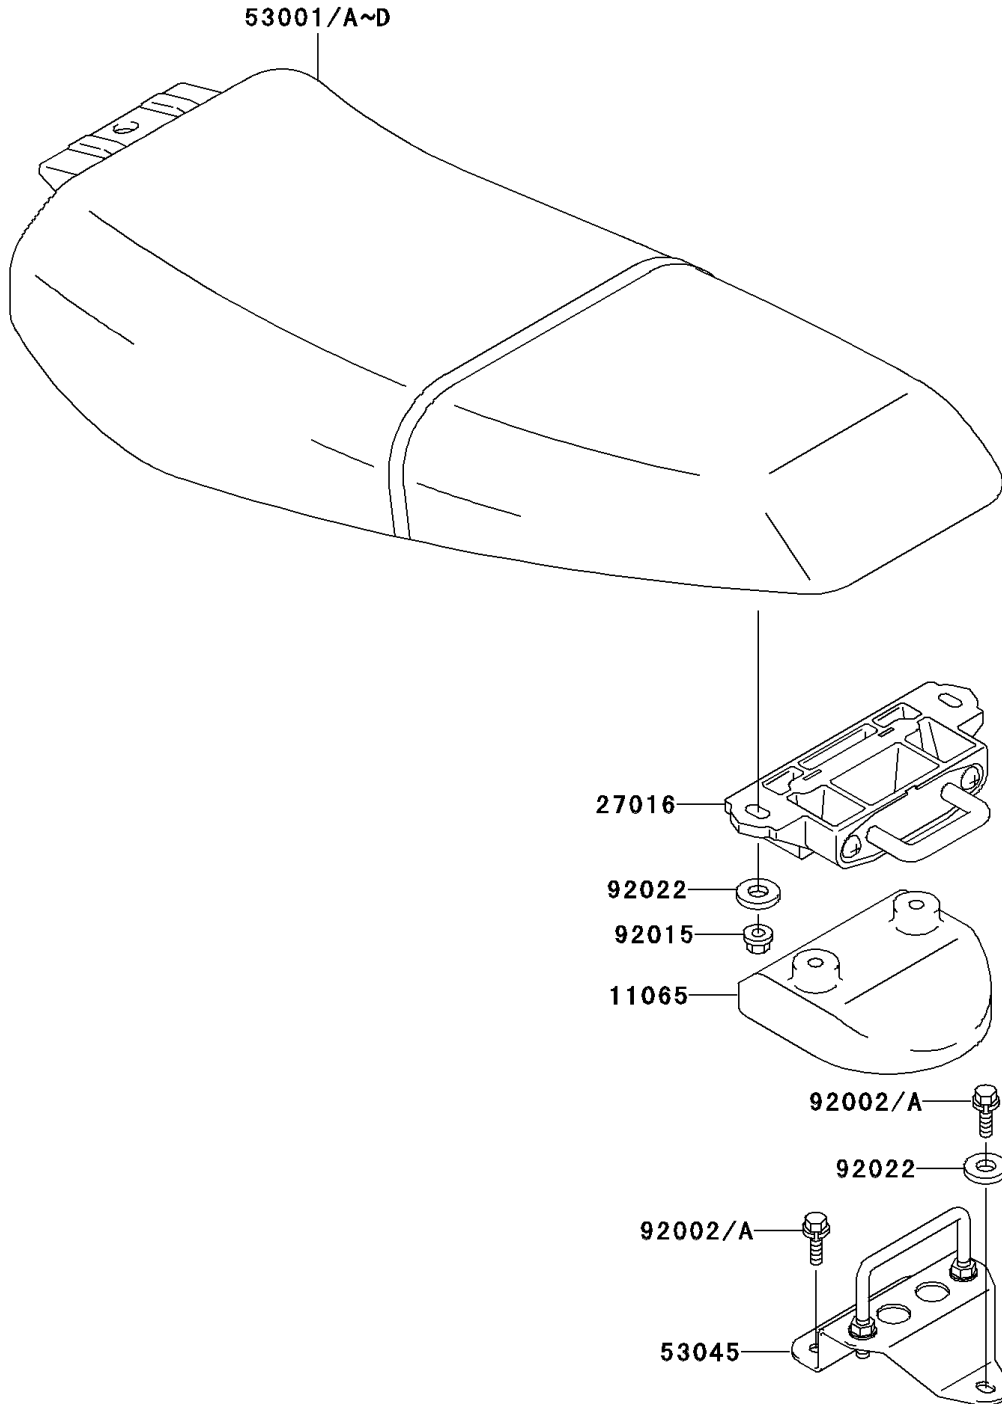

# 1999 1100 ZXi PARTS DIAGRAM

Seat

F3146

## 1999 1100 ZXi PARTS LIST

### Seat

ITEM NAME	PART NUMBER	QUANTITY
CAP,SEAT LOCK HOOK (Ref # 11065)	11065-3702	1
LOCK-ASSY,SEAT (Ref # 27016)	27016-3731	1
SEAT-ASSY,D.BURGUNDY (Ref # 53001D)	53001-3742-MQ	1
HOOK-ASSY,SEAT LOCK (Ref # 53045)	53045-3706	1
BOLT,6X25 (Ref # 92002)	92002-3714	3
NUT,6MM (Ref # 92015)	92015-3767	2
WASHER,6.5X20X1.5 (Ref # 92022)	92022-3710	3