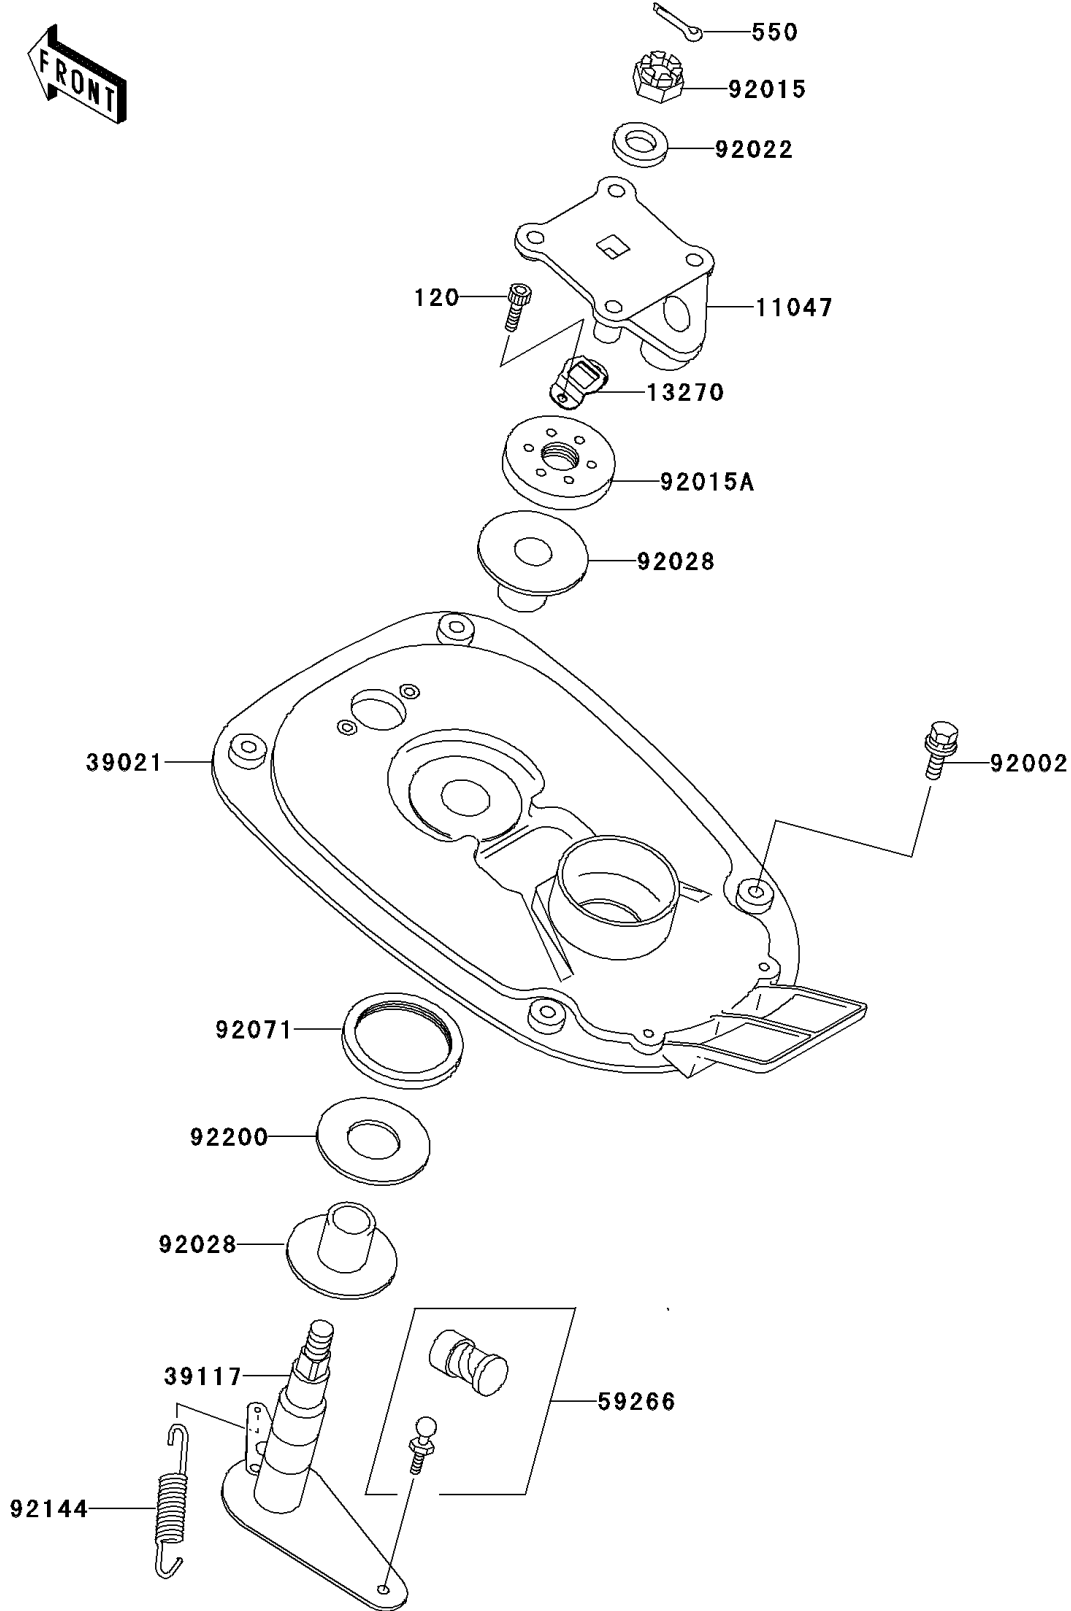

1997 1100 ZXi PARTS DIAGRAM

Handle Pole

F3171

1997 1100 ZXi PARTS LIST

Handle Pole

ITEM NAME	PART NUMBER	QUANTITY
BOLT-SOCKET,5X10 (Ref # 120)	120R0510	2
PIN-COTTER,3X35 (Ref # 550)	550S3035	1
BRACKET,HANDLE HOLDER (Ref # 11047)	11047-3759	1
PLATE (Ref # 13270)	13270-3780	1
BRACKET-HANDLE POLE (Ref # 39021)	39021-3705	1
SHAFT-STRG (Ref # 39117)	39117-3709	1
JOINT-BALL (Ref # 59266)	59266-3707	1
BOLT,8X25 (Ref # 92002)	92002-3774	4
NUT,CASTLE,14MM (Ref # 92015)	92015-3805	1
NUT (Ref # 92015A)	92015-3852	1
WASHER,15X34X2.0 (Ref # 92022)	92022-3738	1
BUSHING,STEERING (Ref # 92028)	92028-3748	2
GROMMET (Ref # 92071)	92071-3792	1
SPRING (Ref # 92144)	92144-3737	1
WASHER,32.5X70X2 (Ref # 92200)	92200-3718	1