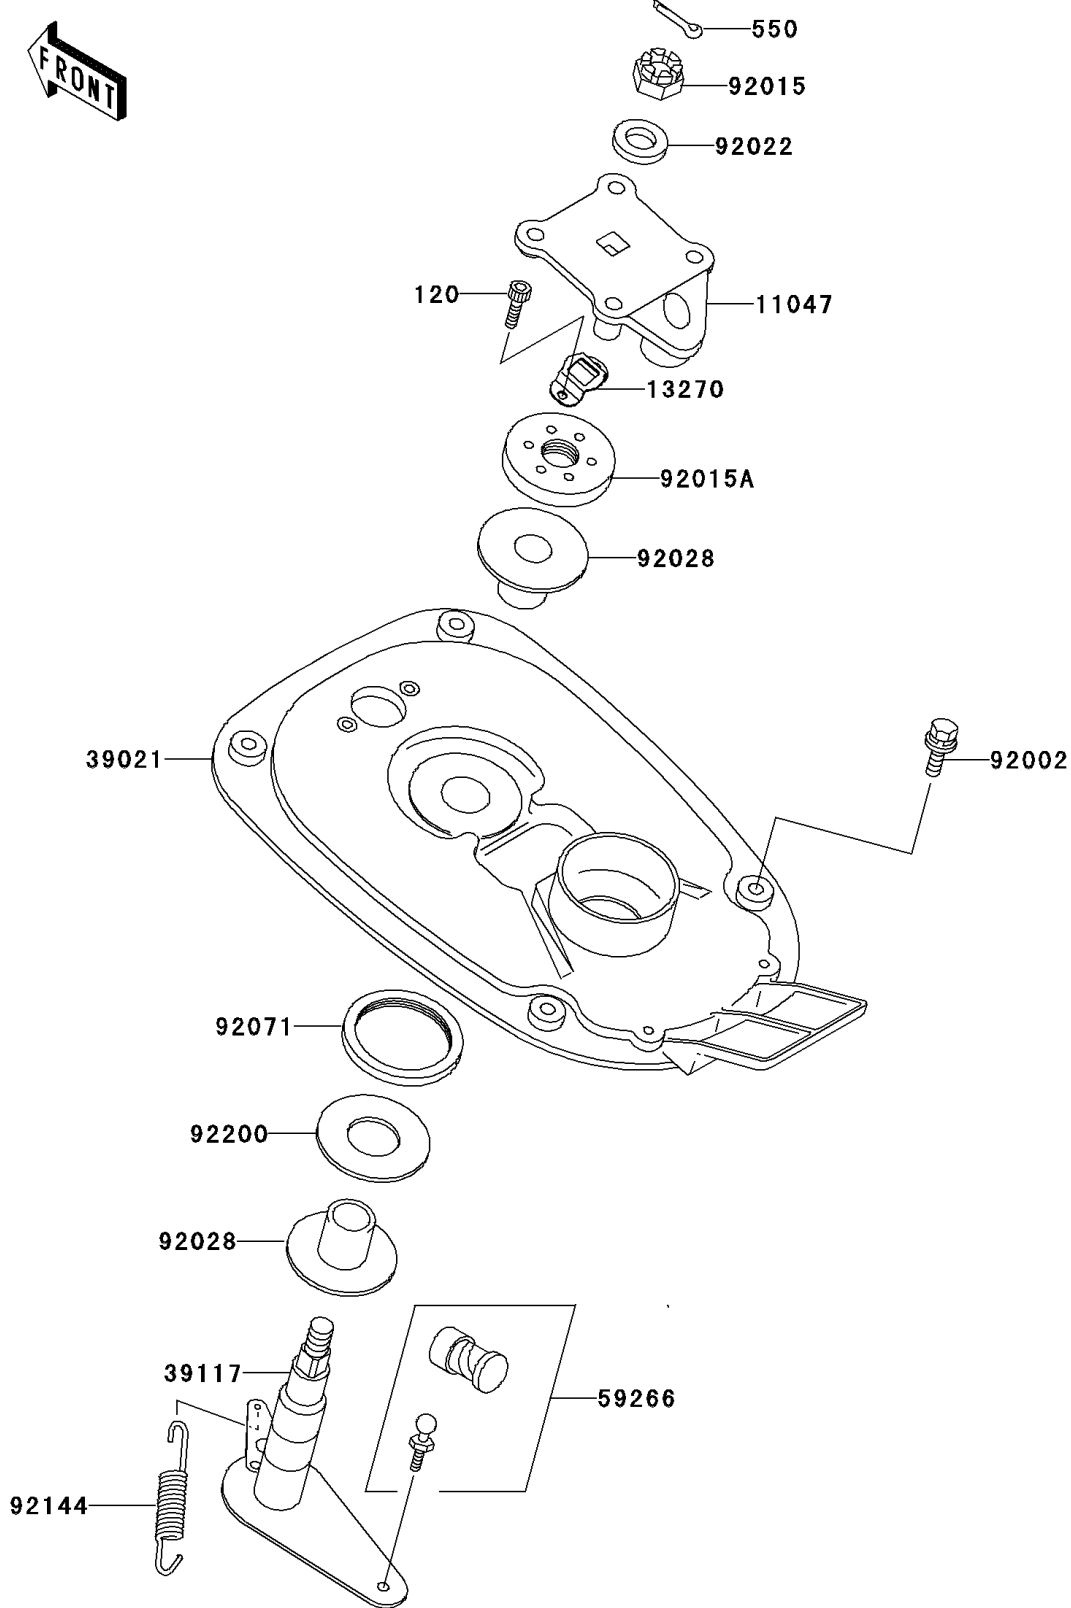

1998 1100 ZXi PARTS DIAGRAM

Handle Pole

F3171

1998 1100 ZXi PARTS LIST

Handle Pole

ITEM NAME	PART NUMBER	QUANTITY
BOLT-SOCKET,5X10 (Ref # 120)	120R0510	2
PIN-COTTER,3X35 (Ref # 550)	550S3035	1
BRACKET,HANDLE HOLDER (Ref # 11047)	11047-3759	1
PLATE (Ref # 13270)	13270-3780	1
BRACKET-HANDLE POLE (Ref # 39021)	39021-3705	1
SHAFT-STRG (Ref # 39117)	39117-3709	1
JOINT-BALL (Ref # 59266)	59266-3707	1
BOLT,8X25 (Ref # 92002)	92002-3774	4
NUT,CASTLE,14MM (Ref # 92015)	92015-3805	1
NUT (Ref # 92015A)	92015-3852	1
WASHER,15X34X2.0 (Ref # 92022)	92022-3738	1
BUSHING,STEERING (Ref # 92028)	92028-3748	2
GROMMET (Ref # 92071)	92071-3792	1
WASHER,32.5X70X2 (Ref # 92200)	92200-3718	1