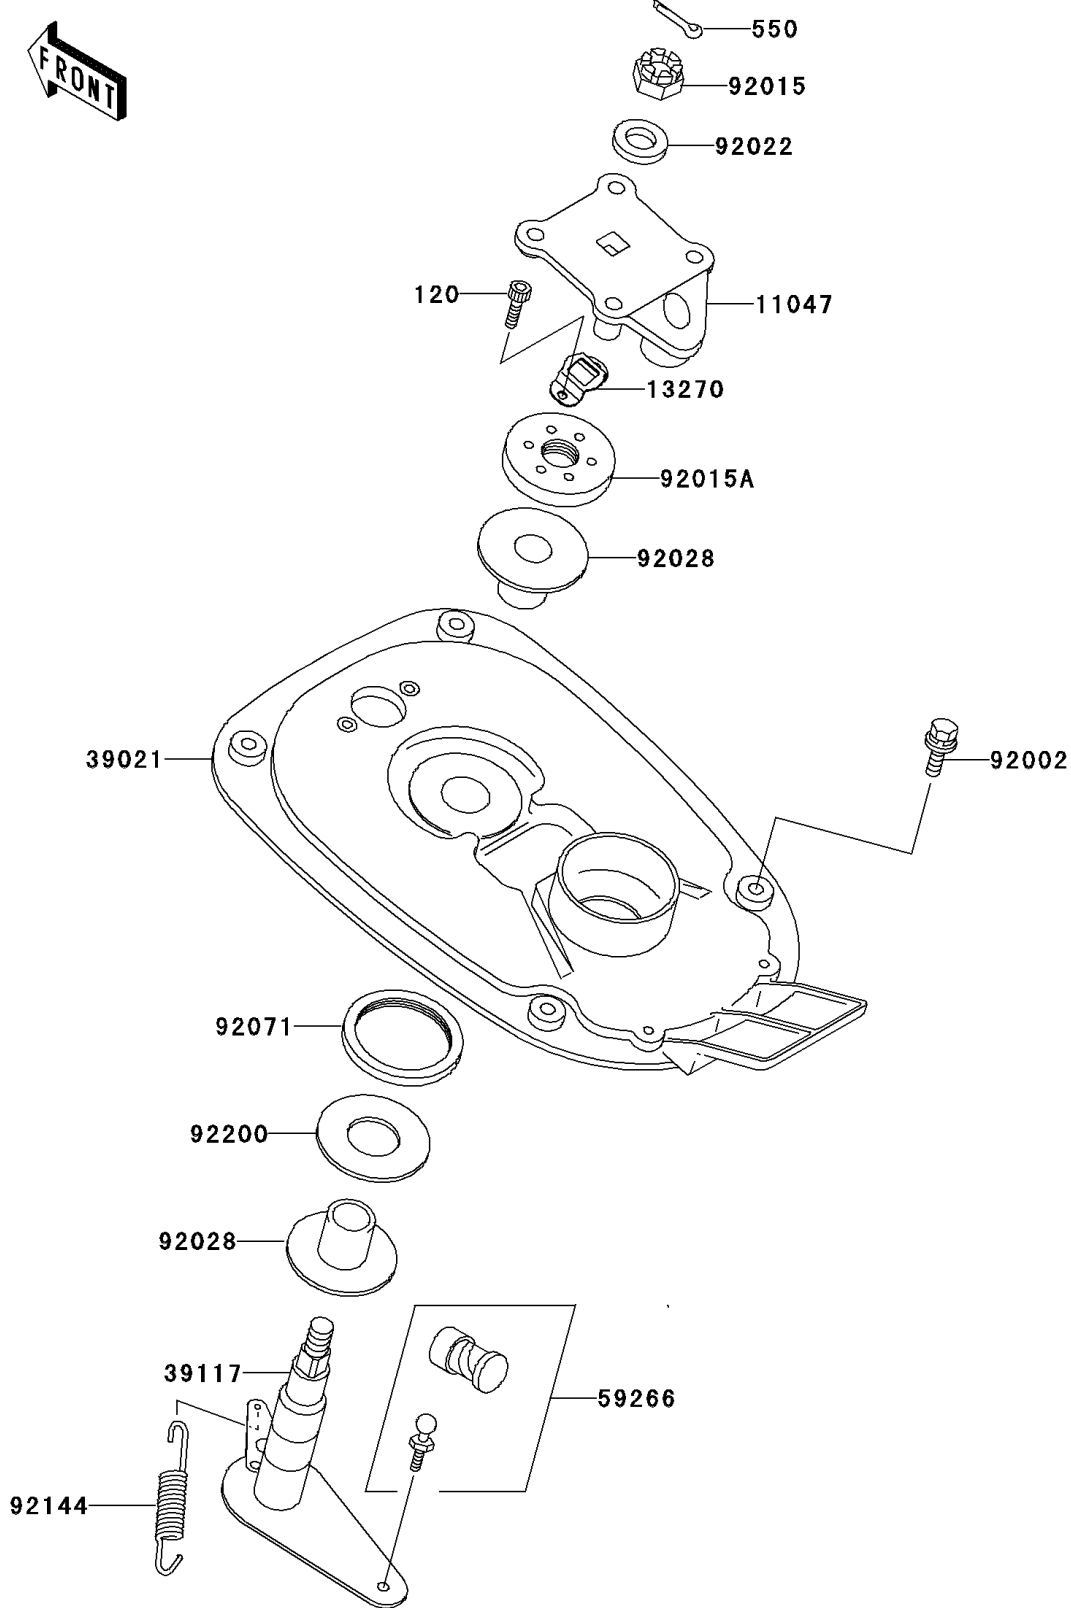

2000 1100 ZXi PARTS DIAGRAM

Handle Pole

F3171

2000 1100 ZXi PARTS LIST

Handle Pole

ITEM NAME	PART NUMBER	QUANTITY
BOLT-SOCKET,5X10 (Ref # 120)	120R0510	2
PIN-COTTER,3X35 (Ref # 550)	550S3035	1
BRACKET,HANDLE HOLDER (Ref # 11047)	11047-3759	1
PLATE (Ref # 13270)	13270-3780	1
BRACKET-HANDLE POLE (Ref # 39021)	39021-3705	1
SHAFT-STRG (Ref # 39117)	39117-3709	1
JOINT-BALL (Ref # 59266)	59266-3707	1
BOLT,8X25 (Ref # 92002)	92002-3774	4
NUT,CASTLE,14MM (Ref # 92015)	92015-3805	1
NUT (Ref # 92015A)	92015-3852	1
WASHER,15X34X2.0 (Ref # 92022)	92022-3738	1
BUSHING,STEERING (Ref # 92028)	92028-3748	2
GROMMET (Ref # 92071)	92071-3792	1
WASHER,32.5X70X2 (Ref # 92200)	92200-3718	1