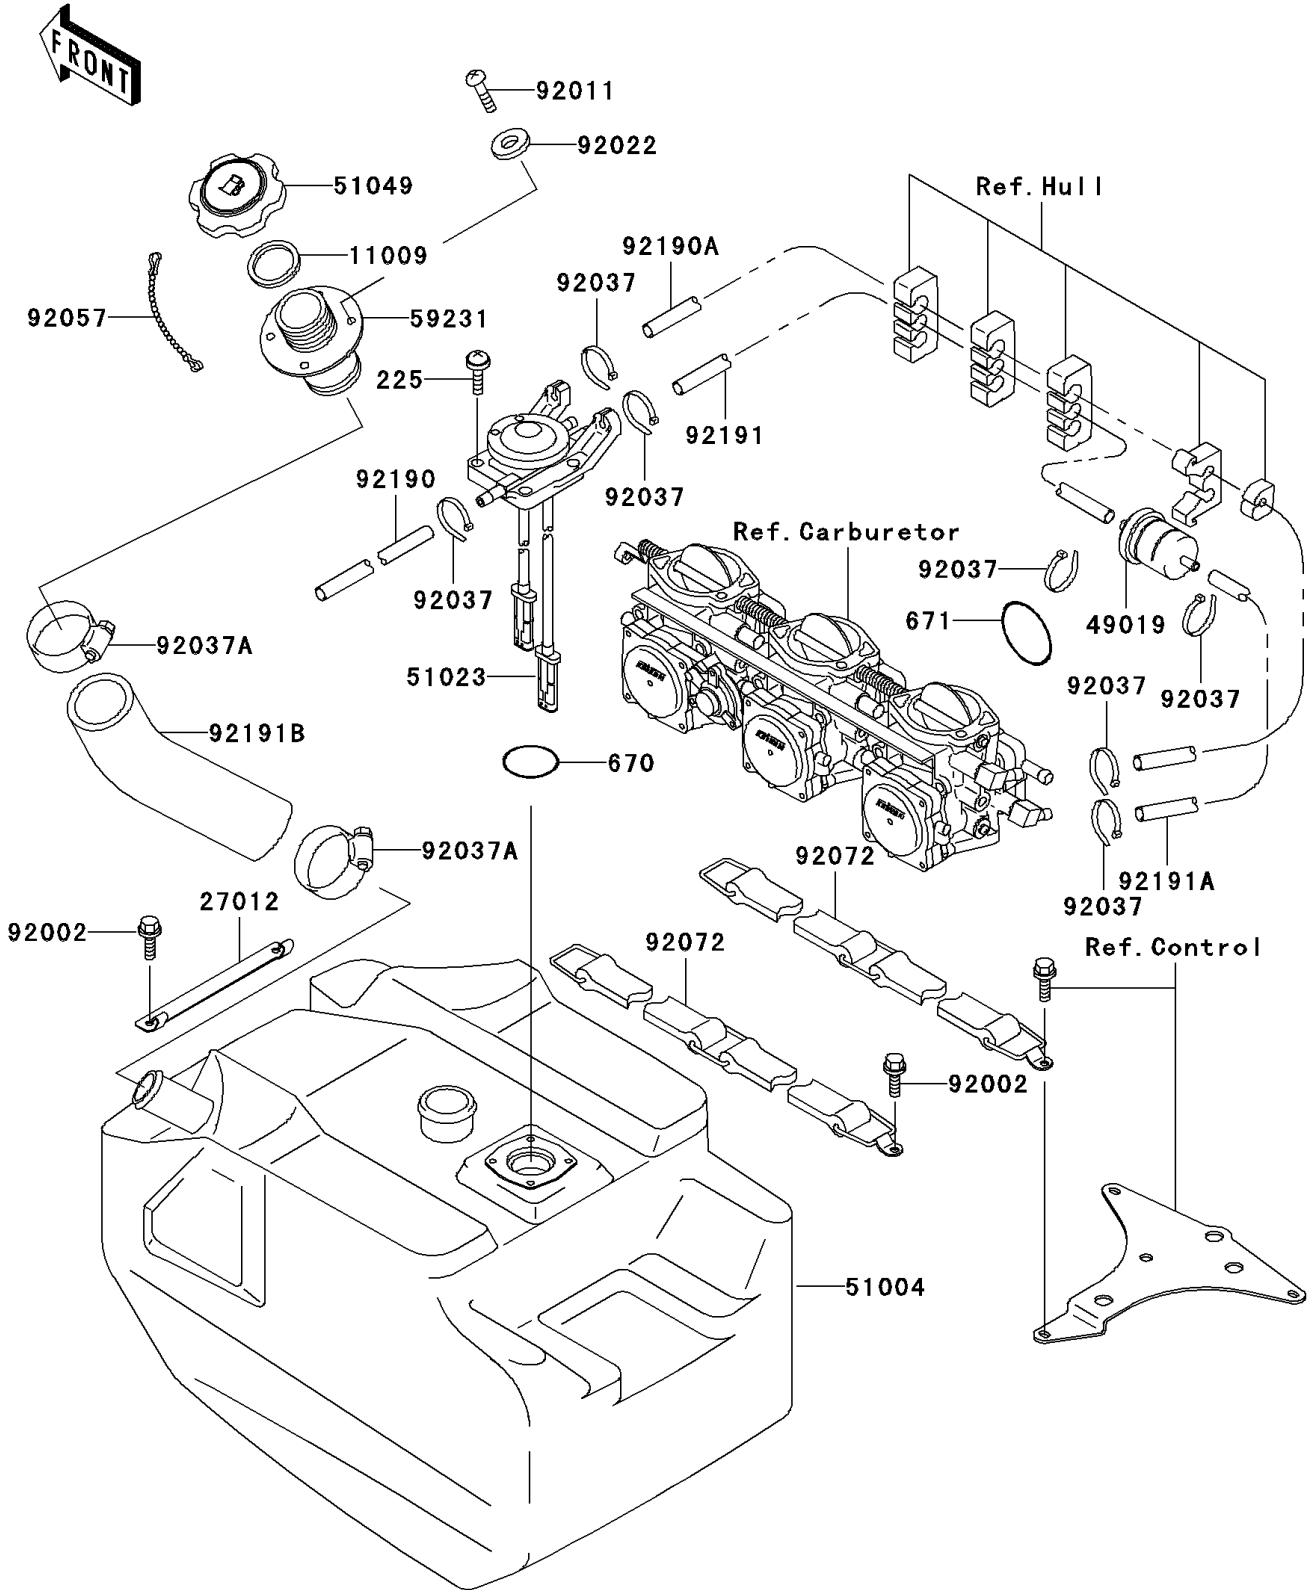

1997 1100 ZXi PARTS DIAGRAM

Fuel Tank(JH1100-A2-A5)

F3173A

1997 1100 ZXi PARTS LIST

Fuel Tank(JH1100-A2-A5)

ITEM NAME	PART NUMBER	QUANTITY
SCREW-PAN-WSP-CROS,5X20 (Ref # 225)	225R0520	4
O RING,36MM (Ref # 670)	670B3036	1
O RING,65MM (Ref # 671)	671B2565	1
GASKET,TANK CAP (Ref # 11009)	11009-3020	1
HOOK,BOW EYE (Ref # 27012)	27012-3766	1
FILTER-FUEL (Ref # 49019)	49019-3712	1
TANK-FUEL (Ref # 51004)	51004-3725	1
TAP-ASSY,FUEL (Ref # 51023)	51023-3734	1
CAP-TANK,FUEL (Ref # 51049)	51049-3714	1
FILLER,FUEL TANK (Ref # 59231)	59231-3716	1
BOLT,6X16 (Ref # 92002)	92002-3728	3
SCREW (Ref # 92011)	92011-562	4
WASHER (Ref # 92022)	92022-563	4
CLAMP (Ref # 92037)	92037-1173	7
CLAMP (Ref # 92037A)	92037-3009	2
CHAIN,COVER,L=100 (Ref # 92057)	92057-3704	1
BAND,FUEL TANK (Ref # 92072)	92072-3797	2
TUBE,5.8X10.8X860 (Ref # 92190)	92190-3853	1
TUBE,"RETURN" (Ref # 92190A)	92190-3988	1
TUBE,"ON",5.8X10.8X270 (Ref # 92191)	92191-3708	1
TUBE,"ON",5.8X10.8X940 (Ref # 92191A)	92191-3715	1
TUBE,FUEL TANK-FILLER (Ref # 92191B)	92191-3755	1