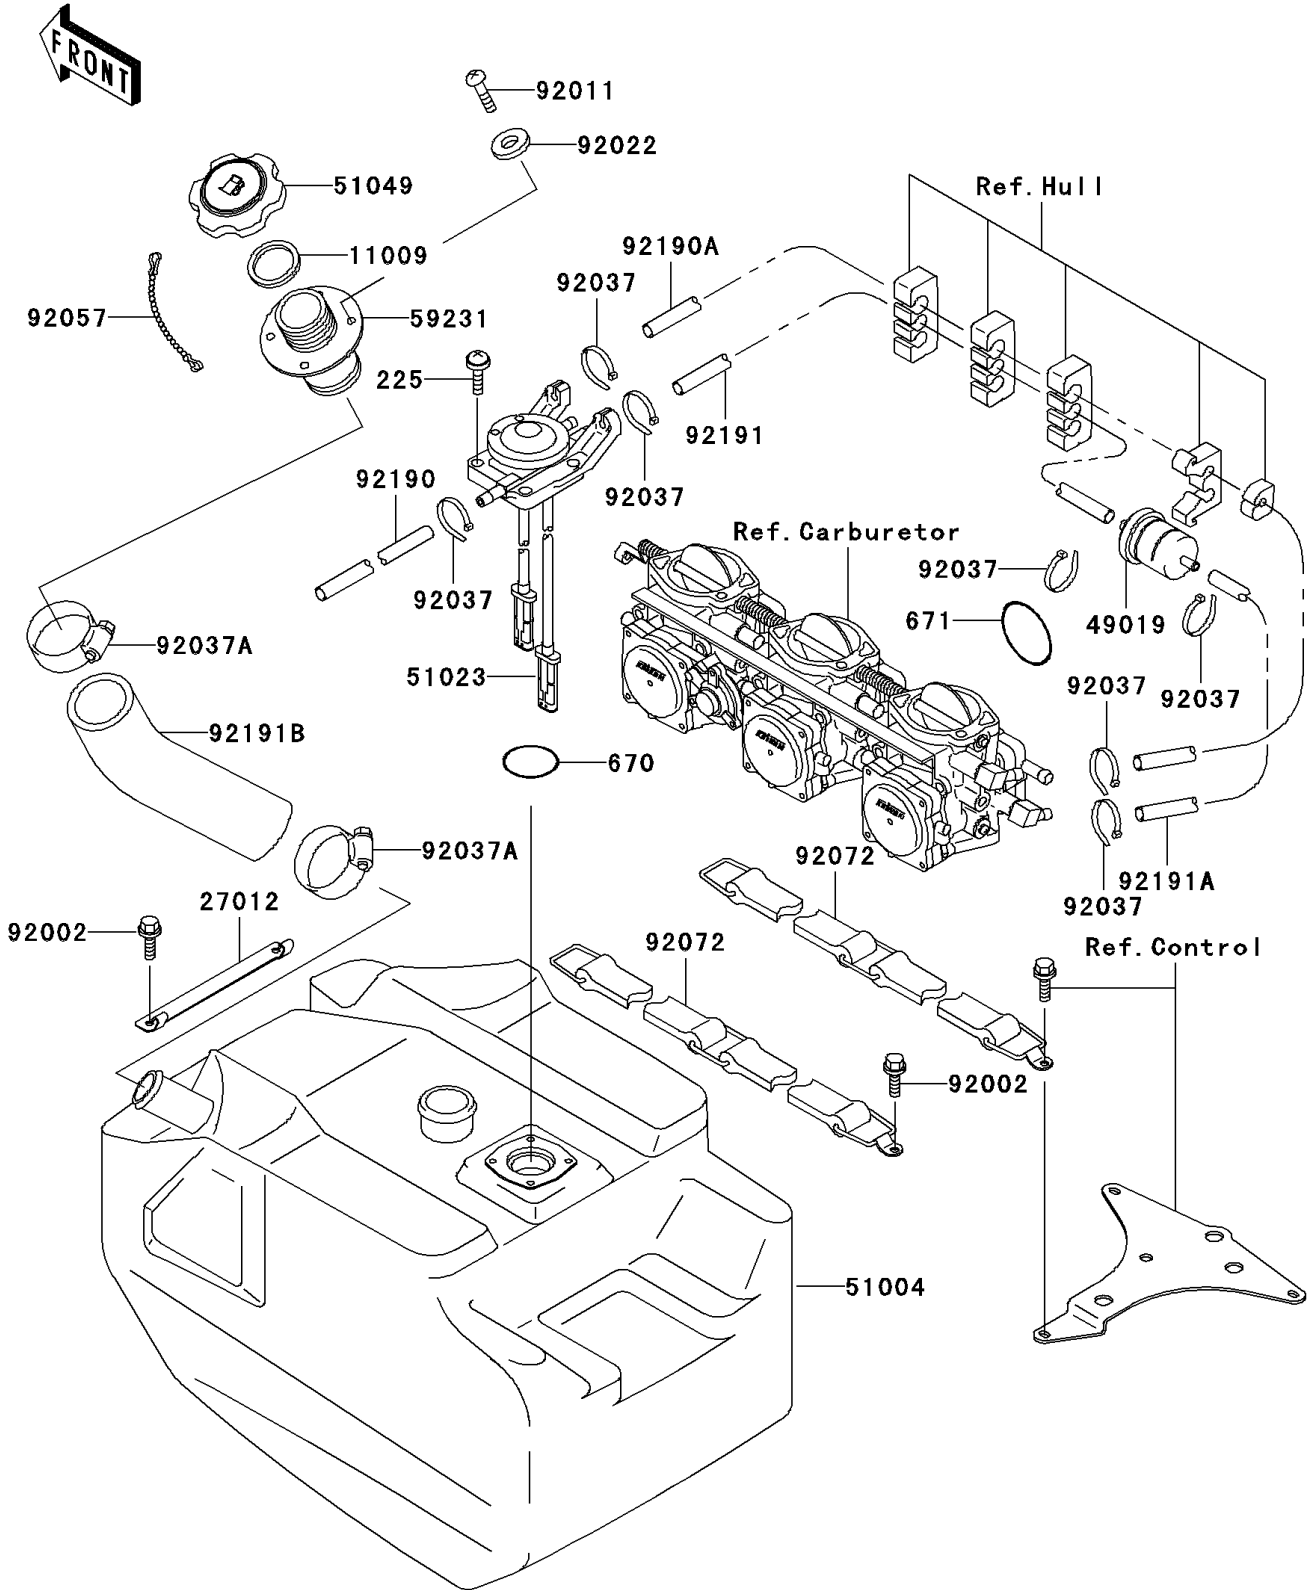

1999 1100 ZXi PARTS DIAGRAM

Fuel Tank(JH1100-A2-A5)

F3173A

1999 1100 ZXi PARTS LIST

Fuel Tank(JH1100-A2-A5)

ITEM NAME	PART NUMBER	QUANTITY
SCREW-PAN-WSP-CROS,5X20 (Ref # 225)	225R0520	4
O RING,36MM (Ref # 670)	670B3036	1
O RING,65MM (Ref # 671)	671B2565	1
GASKET,TANK CAP (Ref # 11009)	11009-3020	1
HOOK,BOW EYE (Ref # 27012)	27012-3766	1
FILTER-FUEL (Ref # 49019)	49019-3712	1
TANK-FUEL (Ref # 51004)	51004-3725	1
TAP-ASSY,FUEL (Ref # 51023)	51023-3734	1
CAP-TANK,FUEL (Ref # 51049)	51049-3714	1
FILLER,FUEL TANK (Ref # 59231)	59231-3716	1
BOLT,6X16 (Ref # 92002)	92002-3728	3
SCREW (Ref # 92011)	92011-562	4
WASHER (Ref # 92022)	92022-563	4
CLAMP (Ref # 92037)	92037-1173	7
CLAMP (Ref # 92037A)	92037-3009	2
CHAIN,COVER,L=100 (Ref # 92057)	92057-3704	1
BAND,FUEL TANK (Ref # 92072)	92072-3797	2
TUBE,5.8X10.8X860 (Ref # 92190)	92190-3853	1
TUBE,"RETURN" (Ref # 92190A)	92190-3988	1
TUBE,"ON",5.8X10.8X270 (Ref # 92191)	92191-3708	1
TUBE,"ON",5.8X10.8X940 (Ref # 92191A)	92191-3715	1
TUBE,FUEL TANK-FILLER (Ref # 92191B)	92191-3755	1