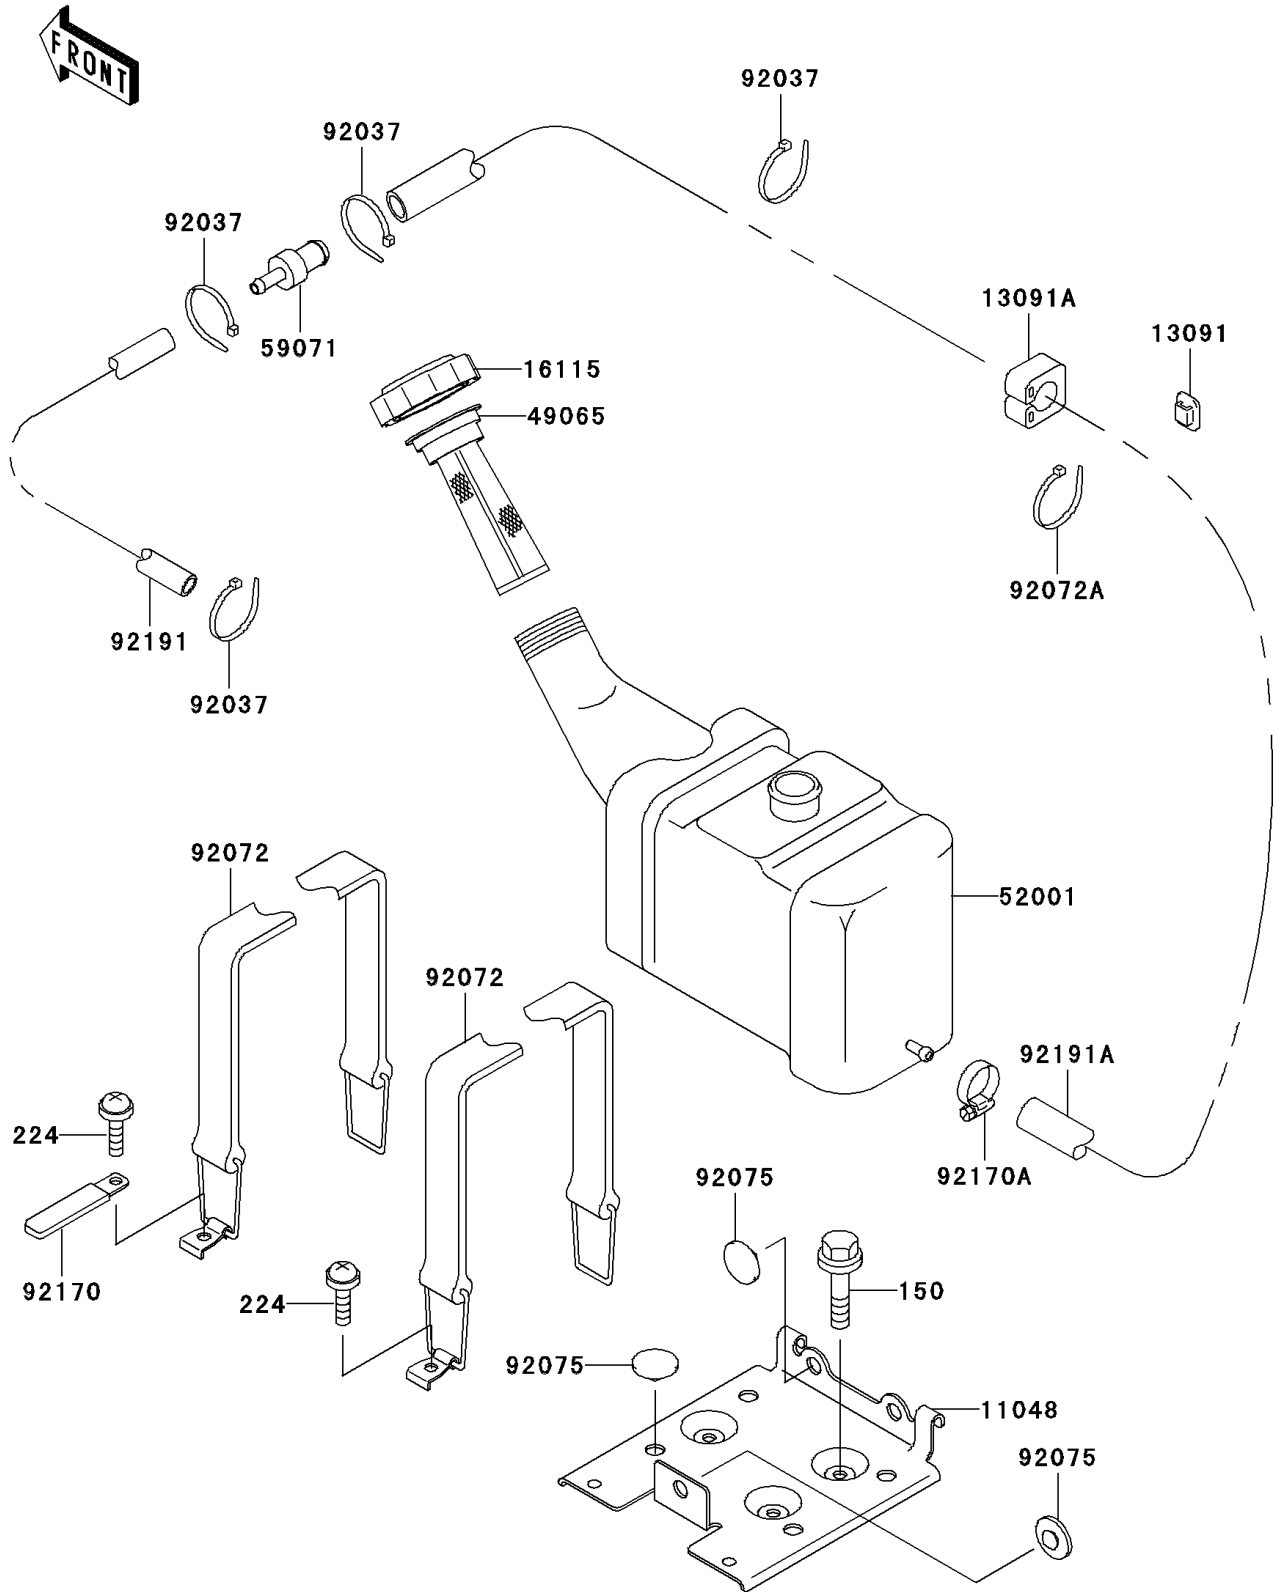

# 1996 1100 ZXi PARTS DIAGRAM

Oil Tank(JH1100-A1)

F3174

## 1996 1100 ZXi PARTS LIST

Oil Tank(JH1100-A1)

ITEM NAME	PART NUMBER	QUANTITY
BOLT-WS,6X16 (Ref # 150)	150R0616	3
SCREW-PAN-WP-CROS (Ref # 224)	224R0614	2
BRACKET,OIL TANK (Ref # 11048)	11048-3773	1
HOLDER,BAND (Ref # 13091)	13091-3764	1
HOLDER (Ref # 13091A)	13091-3805	4
CAP-OIL FILLER (Ref # 16115)	16115-3714	1
FILTER-OIL (Ref # 49065)	49065-3702	1
TANK-OIL (Ref # 52001)	52001-3724	1
JOINT (Ref # 59071)	59071-3748	1
CLAMP (Ref # 92037)	92037-1173	4
BAND,BATTERY (Ref # 92072)	92072-3748	2
BAND (Ref # 92072A)	92072-3778	1
DAMPER,RUBBER (Ref # 92075)	92075-261	7
CLAMP (Ref # 92170)	92170-3705	1
CLAMP (Ref # 92170A)	92170-3718	1
TUBE,6X10X100 (Ref # 92191)	92191-3782	1
TUBE,12X17X1400 (Ref # 92191A)	92191-3791	1