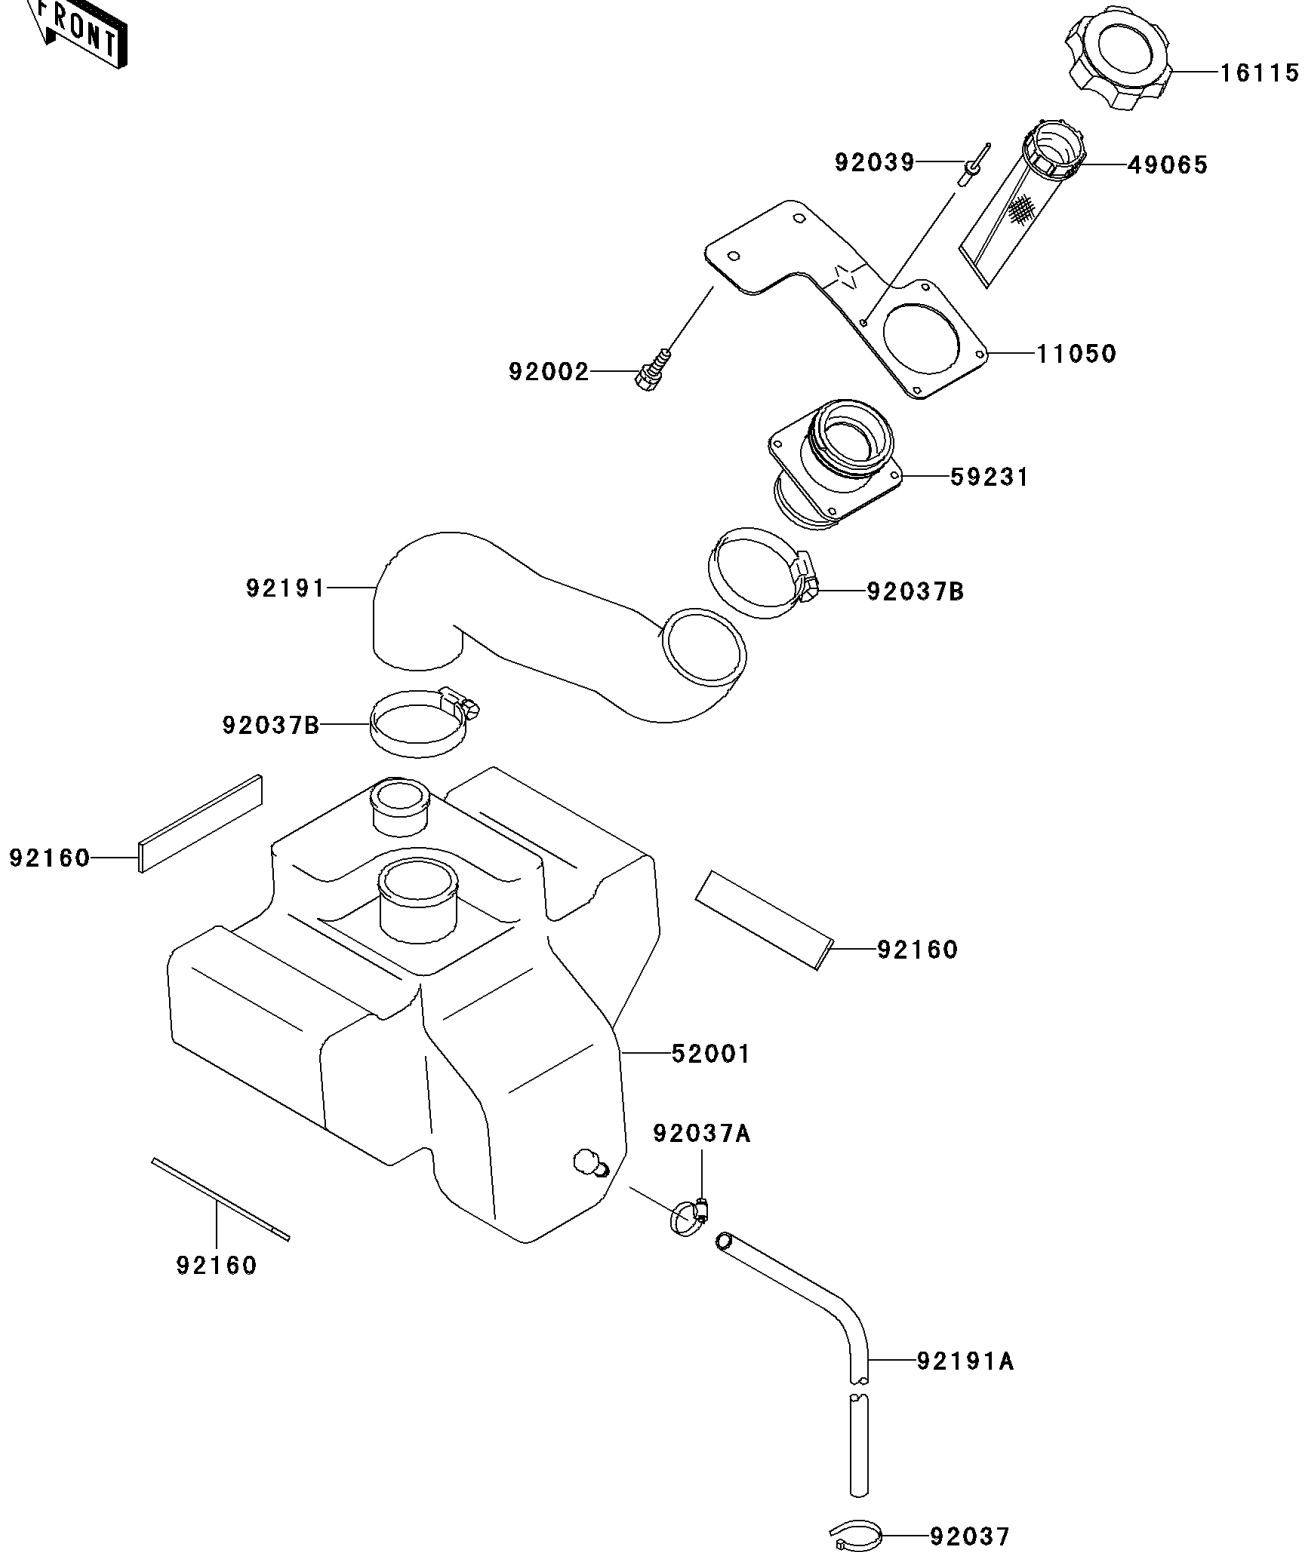

1997 1100 ZXi PARTS DIAGRAM

Oil Tank(JH1100-A2-A5)

F3174A

1997 1100 ZXi PARTS LIST

Oil Tank(JH1100-A2-A5)

ITEM NAME	PART NUMBER	QUANTITY
BRACKET,OIL FILLER (Ref # 11050)	11050-3783	1
CAP-OIL FILLER (Ref # 16115)	16115-3714	1
FILTER-OIL (Ref # 49065)	49065-3703	1
TANK-OIL (Ref # 52001)	52001-3729	1
FILLER (Ref # 59231)	59231-3715	1
BOLT,6X16 (Ref # 92002)	92002-3728	2
CLAMP (Ref # 92037)	92037-1173	1
CLAMP (Ref # 92037A)	92037-3726	1
CLAMP (Ref # 92037B)	92037-509	2
RIVET (Ref # 92039)	92039-3748	4
DAMPER (Ref # 92160)	92160-3840	3
TUBE (Ref # 92191)	92191-3819	1
TUBE,5.8X10.8X140 (Ref # 92191A)	92191-3823	1