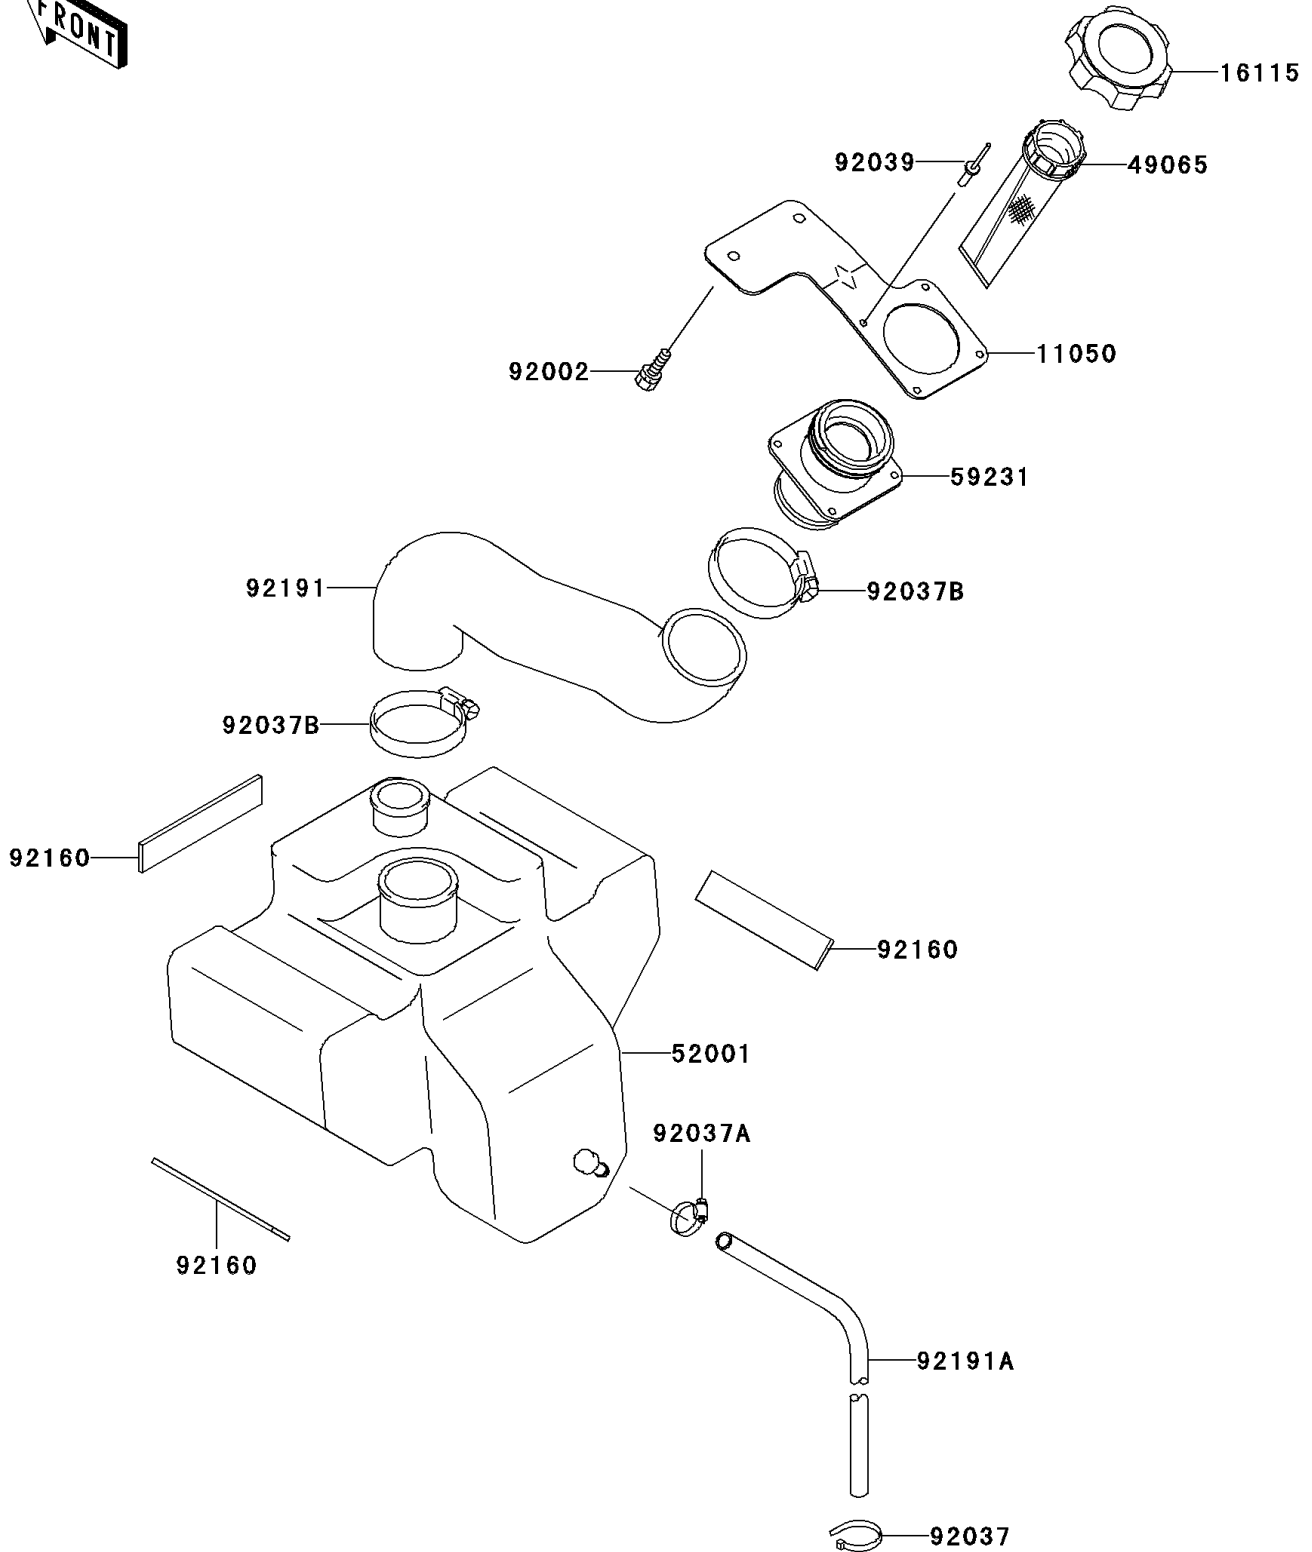

1999 1100 ZXi PARTS DIAGRAM

Oil Tank(JH1100-A2-A5)

F3174A

1999 1100 ZXi PARTS LIST

Oil Tank(JH1100-A2-A5)

ITEM NAME	PART NUMBER	QUANTITY
BRACKET,OIL FILLER (Ref # 11050)	11050-3783	1
CAP-OIL FILLER (Ref # 16115)	16115-3714	1
FILTER-OIL (Ref # 49065)	49065-3703	1
TANK-OIL (Ref # 52001)	52001-3729	1
FILLER (Ref # 59231)	59231-3715	1
BOLT,6X16 (Ref # 92002)	92002-3728	2
CLAMP (Ref # 92037)	92037-1173	1
CLAMP (Ref # 92037A)	92037-3726	1
CLAMP (Ref # 92037B)	92037-509	2
RIVET (Ref # 92039)	92039-3748	4
DAMPER (Ref # 92160)	92160-3840	3
TUBE (Ref # 92191)	92191-3819	1
TUBE,5.8X10.8X140 (Ref # 92191A)	92191-3823	1