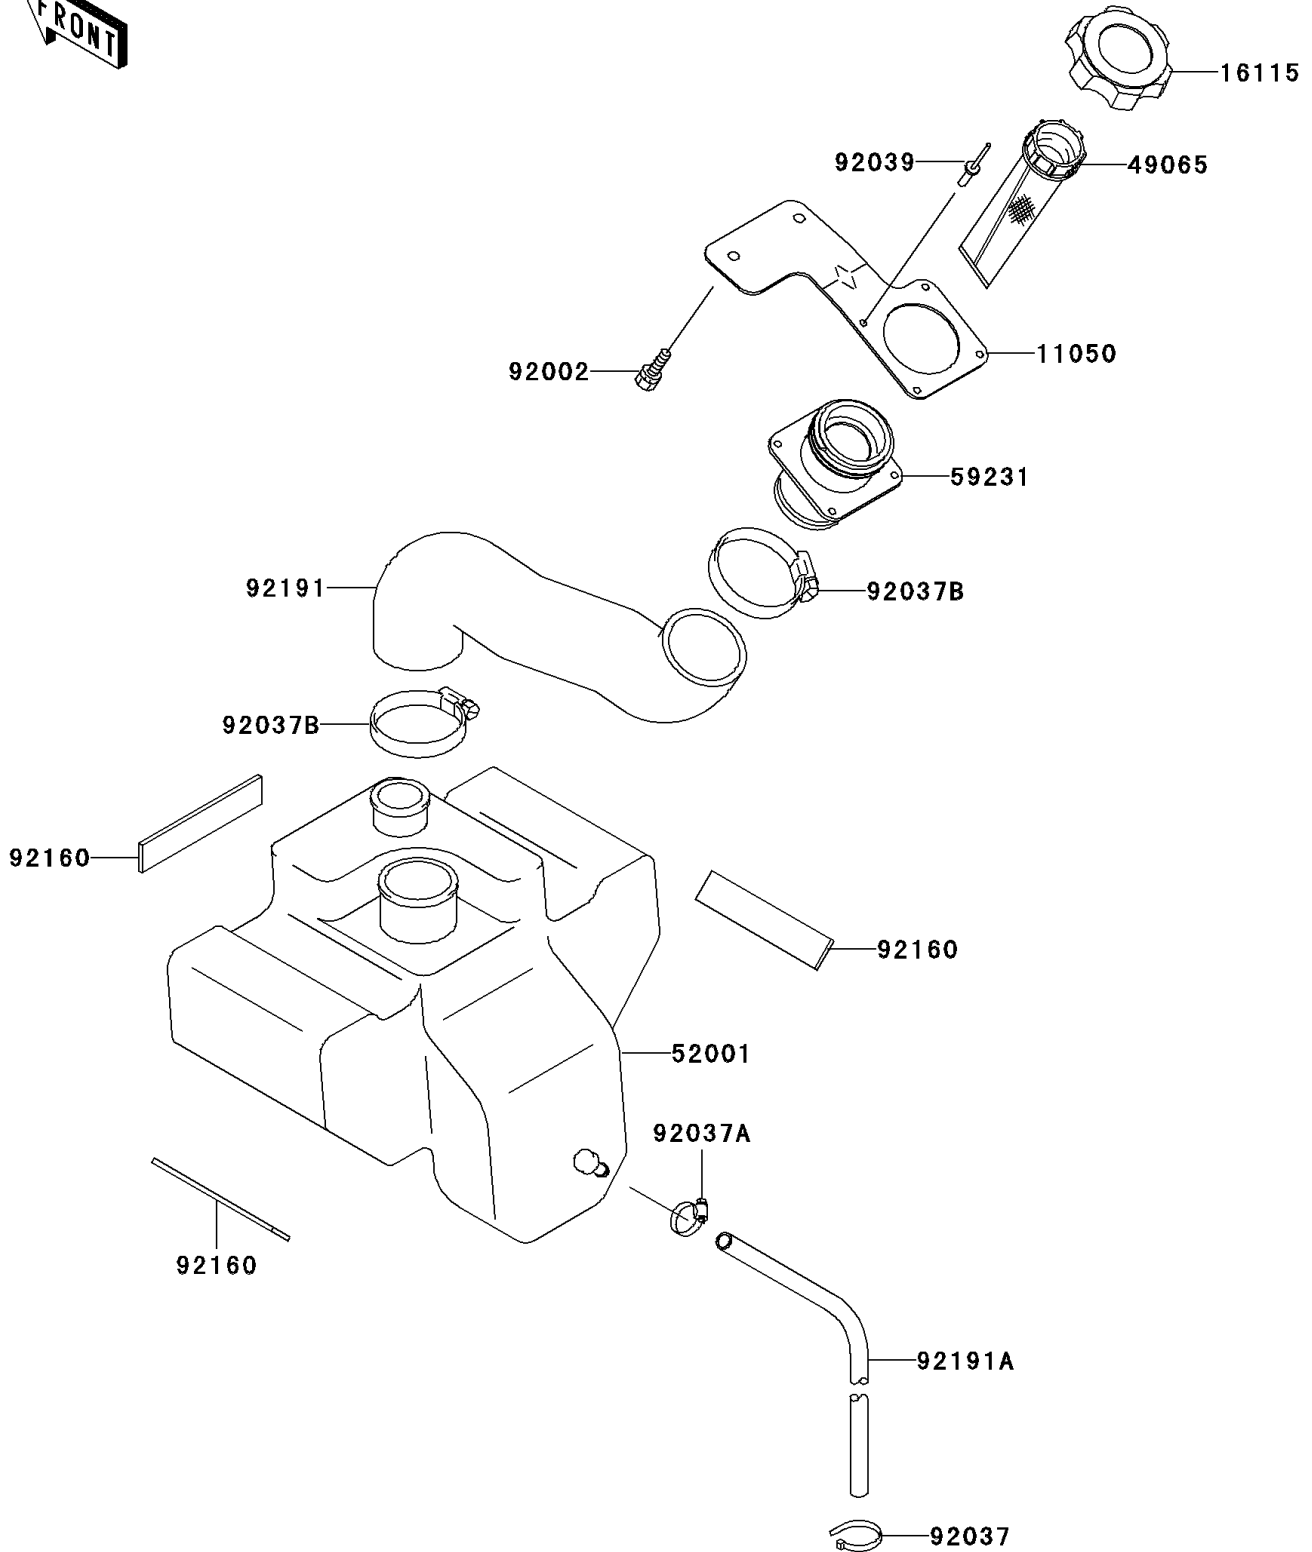

# 2000 1100 ZXi PARTS DIAGRAM

Oil Tank(JH1100-A2-A5)

F3174A

## 2000 1100 ZXi PARTS LIST

Oil Tank(JH1100-A2-A5)

ITEM NAME	PART NUMBER	QUANTITY
BRACKET,OIL FILLER (Ref # 11050)	11050-3783	1
CAP-OIL FILLER (Ref # 16115)	16115-3714	1
FILTER-OIL (Ref # 49065)	49065-3703	1
TANK-OIL (Ref # 52001)	52001-3729	1
FILLER (Ref # 59231)	59231-3715	1
BOLT,6X16 (Ref # 92002)	92002-3728	2
CLAMP (Ref # 92037)	92037-1173	1
CLAMP (Ref # 92037A)	92037-3726	1
CLAMP (Ref # 92037B)	92037-509	2
RIVET (Ref # 92039)	92039-3748	4
DAMPER (Ref # 92160)	92160-3840	3
TUBE (Ref # 92191)	92191-3819	1
TUBE,5.8X10.8X140 (Ref # 92191A)	92191-3823	1