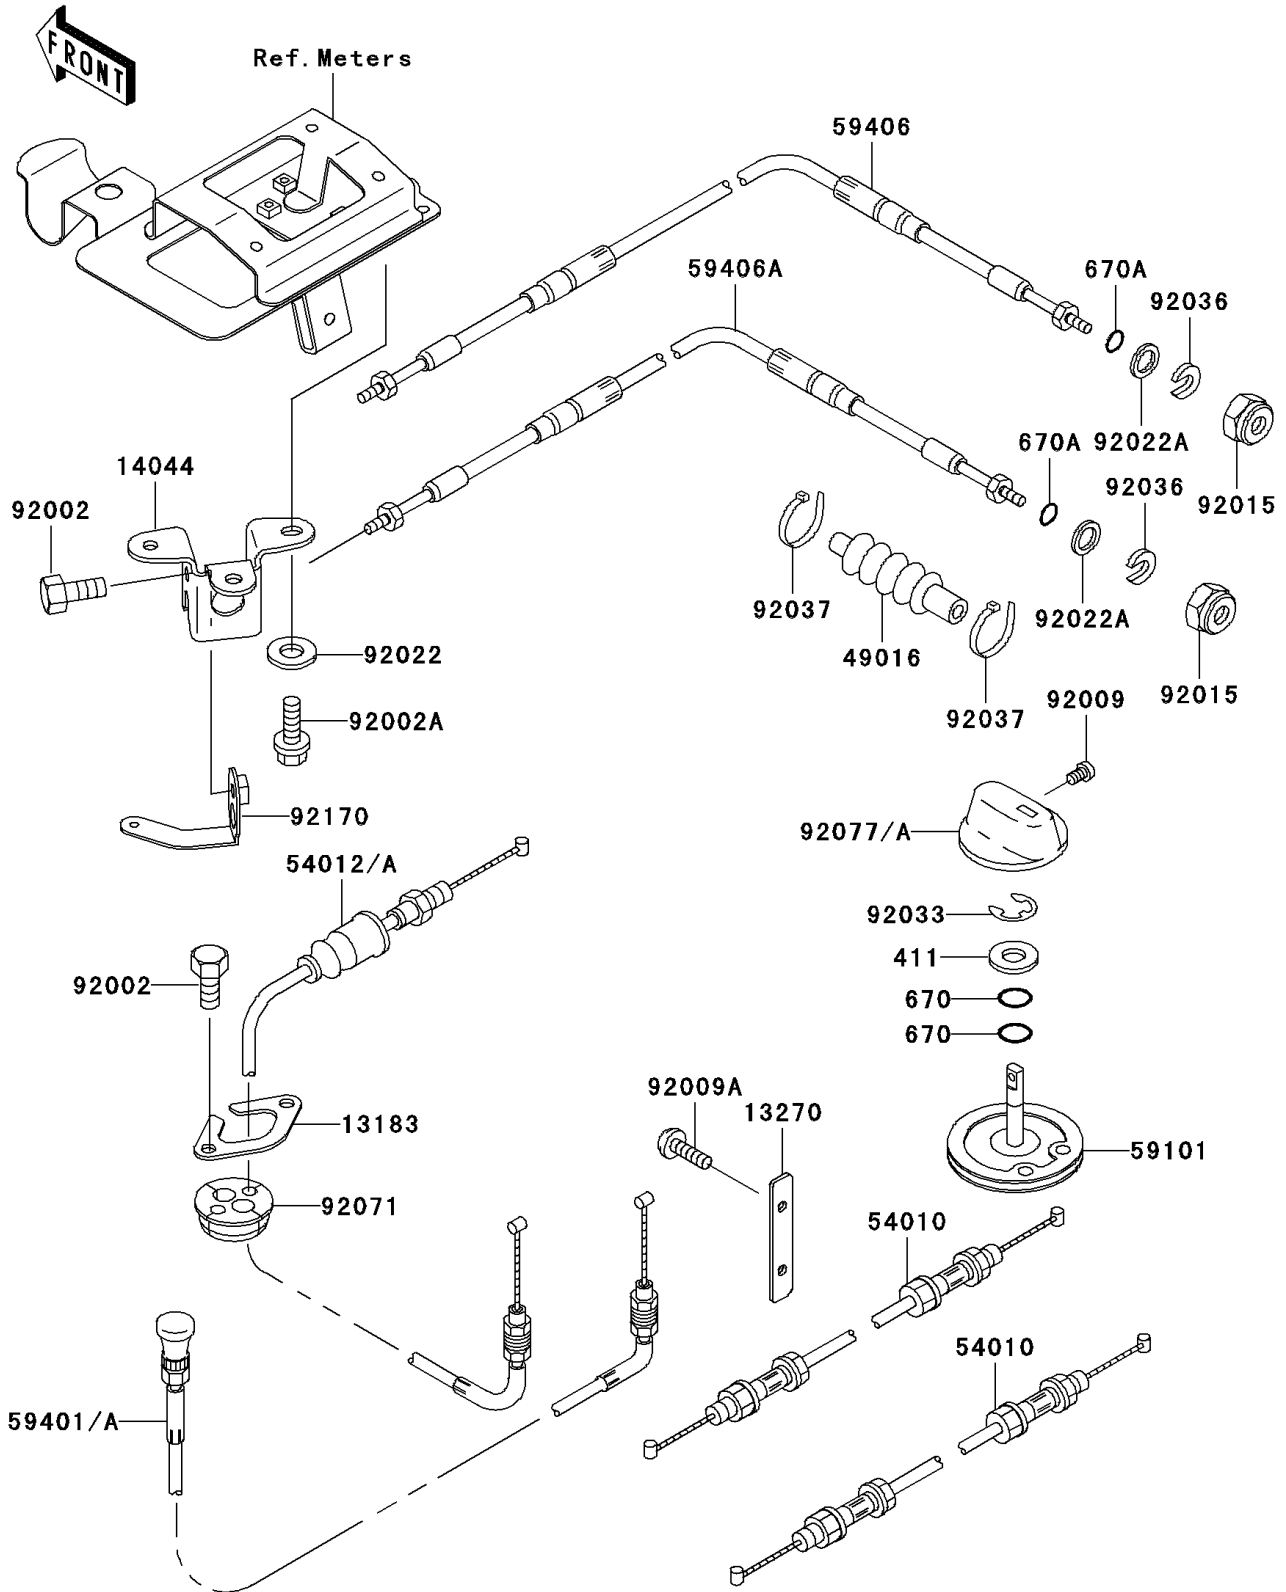

1997 1100 ZXi PARTS DIAGRAM

Cables

F3175

1997 1100 ZXi PARTS LIST

Cables

ITEM NAME	PART NUMBER	QUANTITY
WASHER-PLAIN,8MM (Ref # 411)	411S0800	1
O RING,8MM (Ref # 670)	670B1508	2
O RING,11MM (Ref # 670A)	670B2011	2
PLATE (Ref # 13183)	13183-3810	1
PLATE,FUEL TAP (Ref # 13270)	13270-3798	1
HOLDER-CABLE,STEERING (Ref # 14044)	14044-3730	1
COVER-SEAL,TILT CABLE (Ref # 49016)	49016-3702	1
CABLE,FUEL TAP (Ref # 54010)	54010-3710	2
CABLE-THROTTLE (Ref # 54012)	54012-3754	1
REEL,SHIFT CABLE (Ref # 59101)	59101-3709	1
CABLE-CHOKE (Ref # 59401A)	59401-3717	1
CABLE-STRG (Ref # 59406)	59406-3757	1
CABLE-STRG,TILT (Ref # 59406A)	59406-3759	1
BOLT,6X16 (Ref # 92002)	92002-3728	3
BOLT,6X20 (Ref # 92002A)	92002-3755	3
SCREW,4X8 (Ref # 92009)	92009-3729	1
SCREW,5X16 (Ref # 92009A)	92009-3789	2
NUT,20MM (Ref # 92015)	92015-526	2
WASHER,6.5X20X1.5 (Ref # 92022)	92022-3710	3
WASHER (Ref # 92022A)	92022-535	2
RING-SNAP,7MM (Ref # 92033)	92033-3704	1
RING-SNAP (Ref # 92036)	92036-501	2
CLAMP (Ref # 92037)	92037-1173	2
GROMMET,HARNESS (Ref # 92071)	92071-3790	1
KNOB,FUEL TAP (Ref # 92077A)	92077-3727	1
CLAMP,STEERING CABLE (Ref # 92170)	92170-3744	1