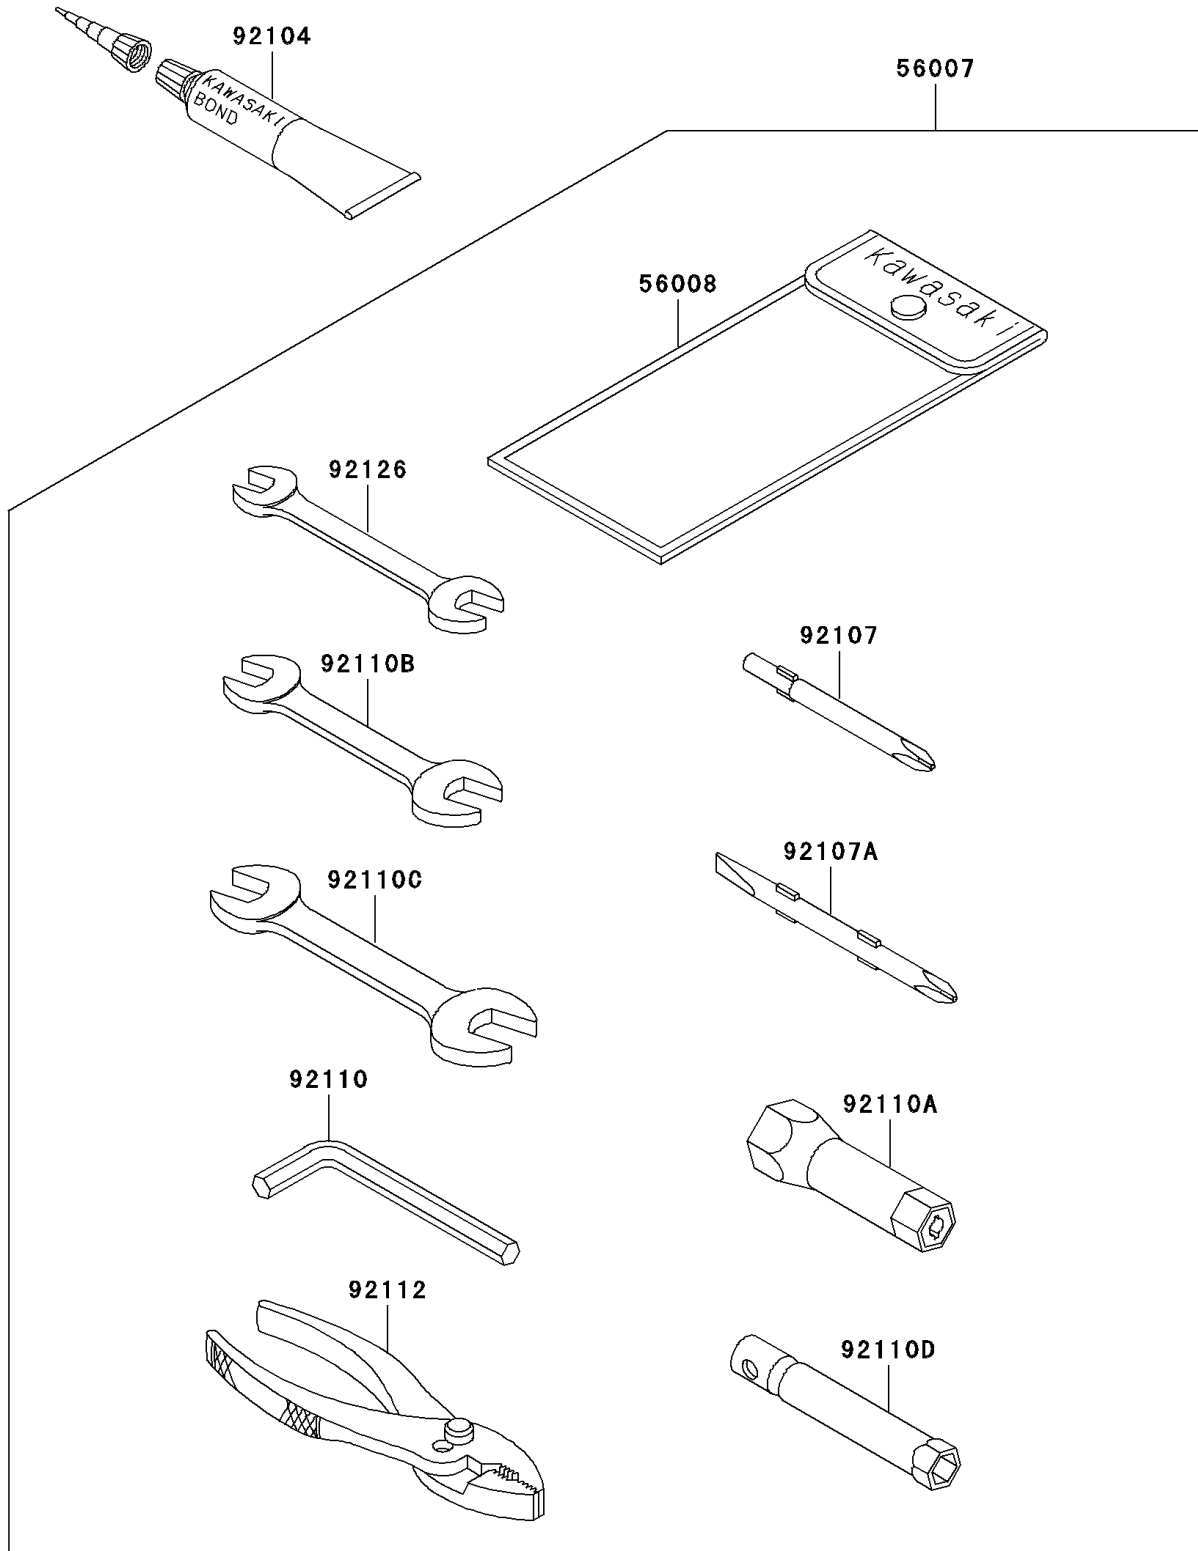

1997 1100 ZXi PARTS DIAGRAM

Owner's Tools

F3182

1997 1100 ZXi PARTS LIST

Owner's Tools

ITEM NAME	PART NUMBER	QUANTITY
TOOL-KIT (Ref # 56007)	56007-3711	1
BAG,TOOL (Ref # 56008)	56008-006	1
GASKET-LIQUID,TUBE,100G,SILVER (Ref # 92104)	92104-002	AR
TOOL-DRIVER,#3PHILLIPS (Ref # 92107)	92107-005	1
TOOL-DRIVER,#2PHILLIPS&SLOT (Ref # 92107A)	92107-1051	1
TOOL-WRENCH,ALLEN,5MM (Ref # 92110)	92110-1015	1
TOOL-WRENCH,BOX,21MM (Ref # 92110A)	92110-1113	1
TOOL-WRENCH,OPEN END,10X12 (Ref # 92110B)	92110-1152	1
TOOL-WRENCH,OPEN END,14X17 (Ref # 92110C)	92110-1153	1
TOOL-WRENCH,BOX,10MM (Ref # 92110D)	92110-1156	1
TOOL-PLIERS (Ref # 92112)	92112-003	1
TOOL-WRENCH,OPEN END,8X10 (Ref # 92126)	92126-001	1