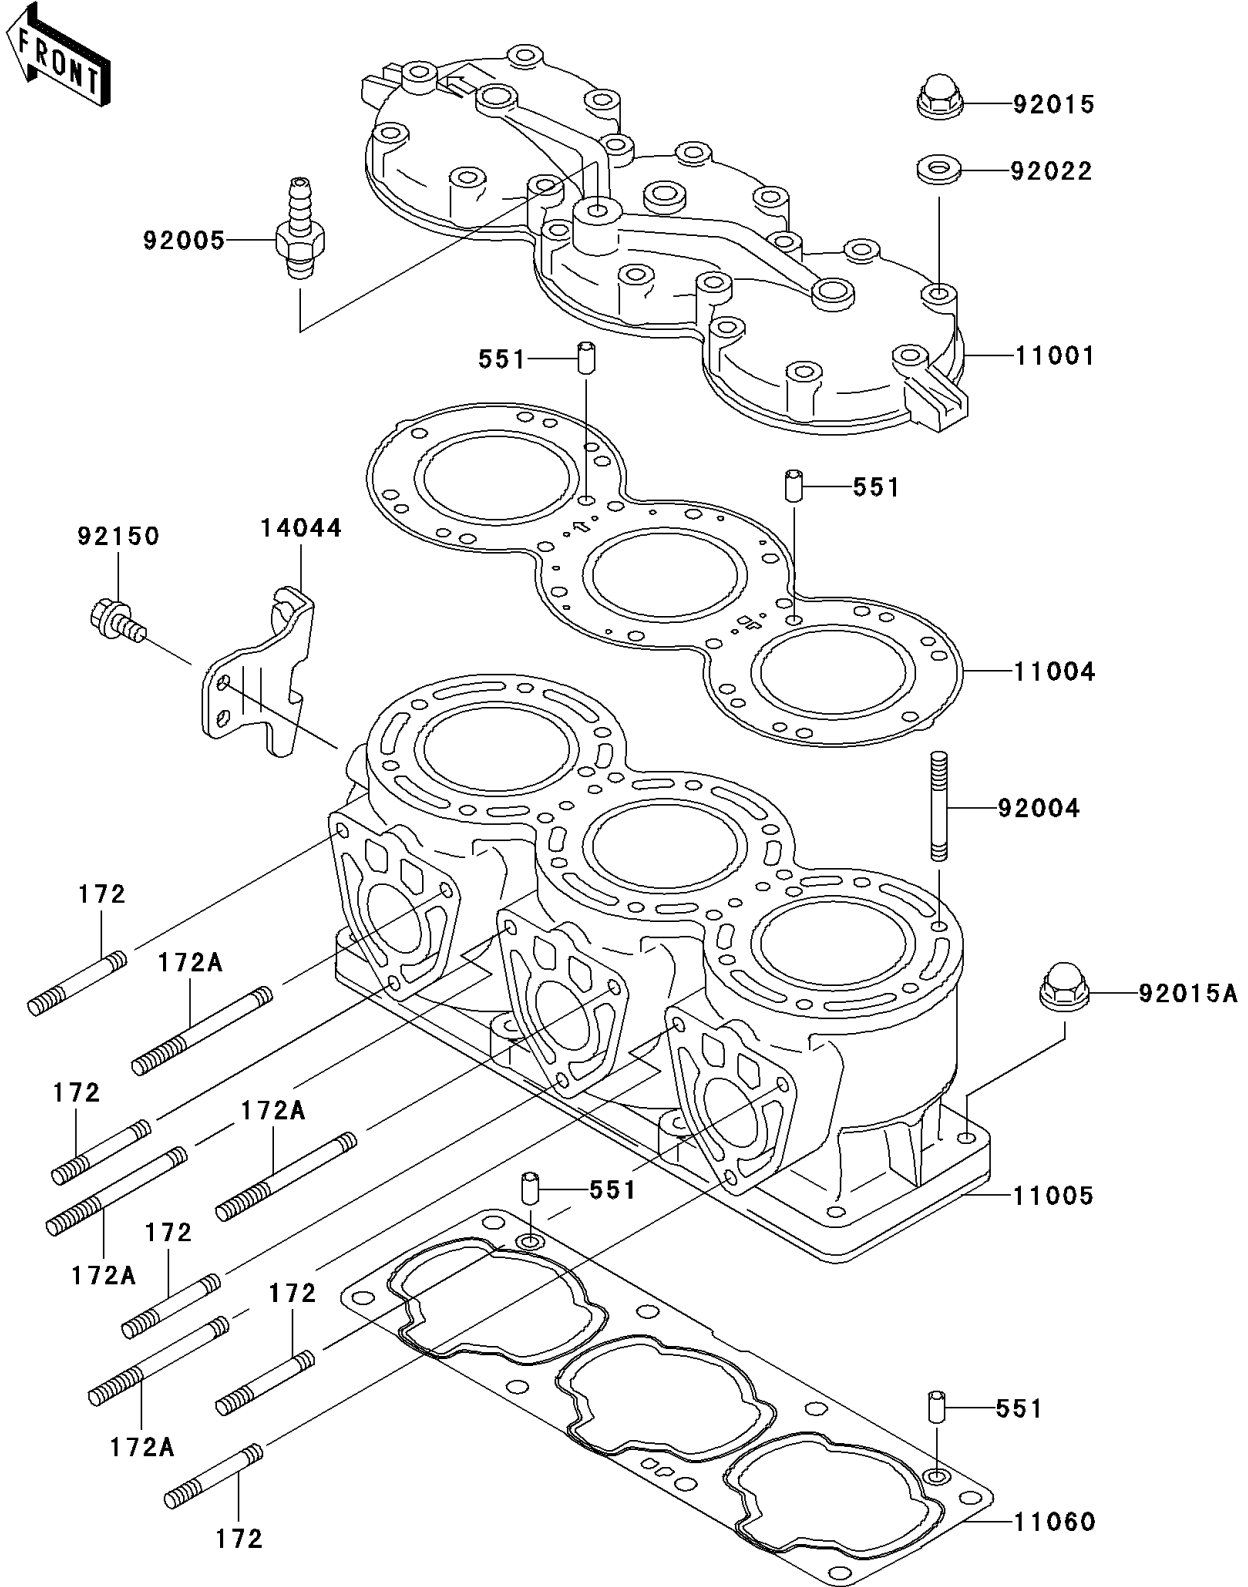

2001 1100 Zxi PARTS DIAGRAM

Cylinder Head/Cylinder

E1110

2001 1100 Zxi PARTS LIST

Cylinder Head/Cylinder

ITEM NAME	PART NUMBER	QUANTITY
BOLT-STUD (Ref # 172)	172R0830	5
BOLT-STUD,8X75 (Ref # 172A)	172R0875	4
PIN-DOWEL (Ref # 551)	551R0812	4
HEAD-CYLINDER (Ref # 11001)	11001-3738	1
GASKET-HEAD (Ref # 11004)	11004-3715	1
CYLINDER-ENGINE (Ref # 11005)	11005-3747	1
GASKET,CYLINDER BASE (Ref # 11060)	11060-3817	1
HOLDER-CABLE (Ref # 14044)	14044-3729	1
STUD,8X43 (Ref # 92004)	92004-3715	18
FITTING (Ref # 92005)	92005-3714	1
NUT,CAP,8MM (Ref # 92015)	92015-1371	18
NUT,10MM (Ref # 92015A)	92015-1649	8
WASHER,8.2X18X1.5 (Ref # 92022)	92022-1964	18
BOLT,8X16 (Ref # 92150)	92150-3722	2