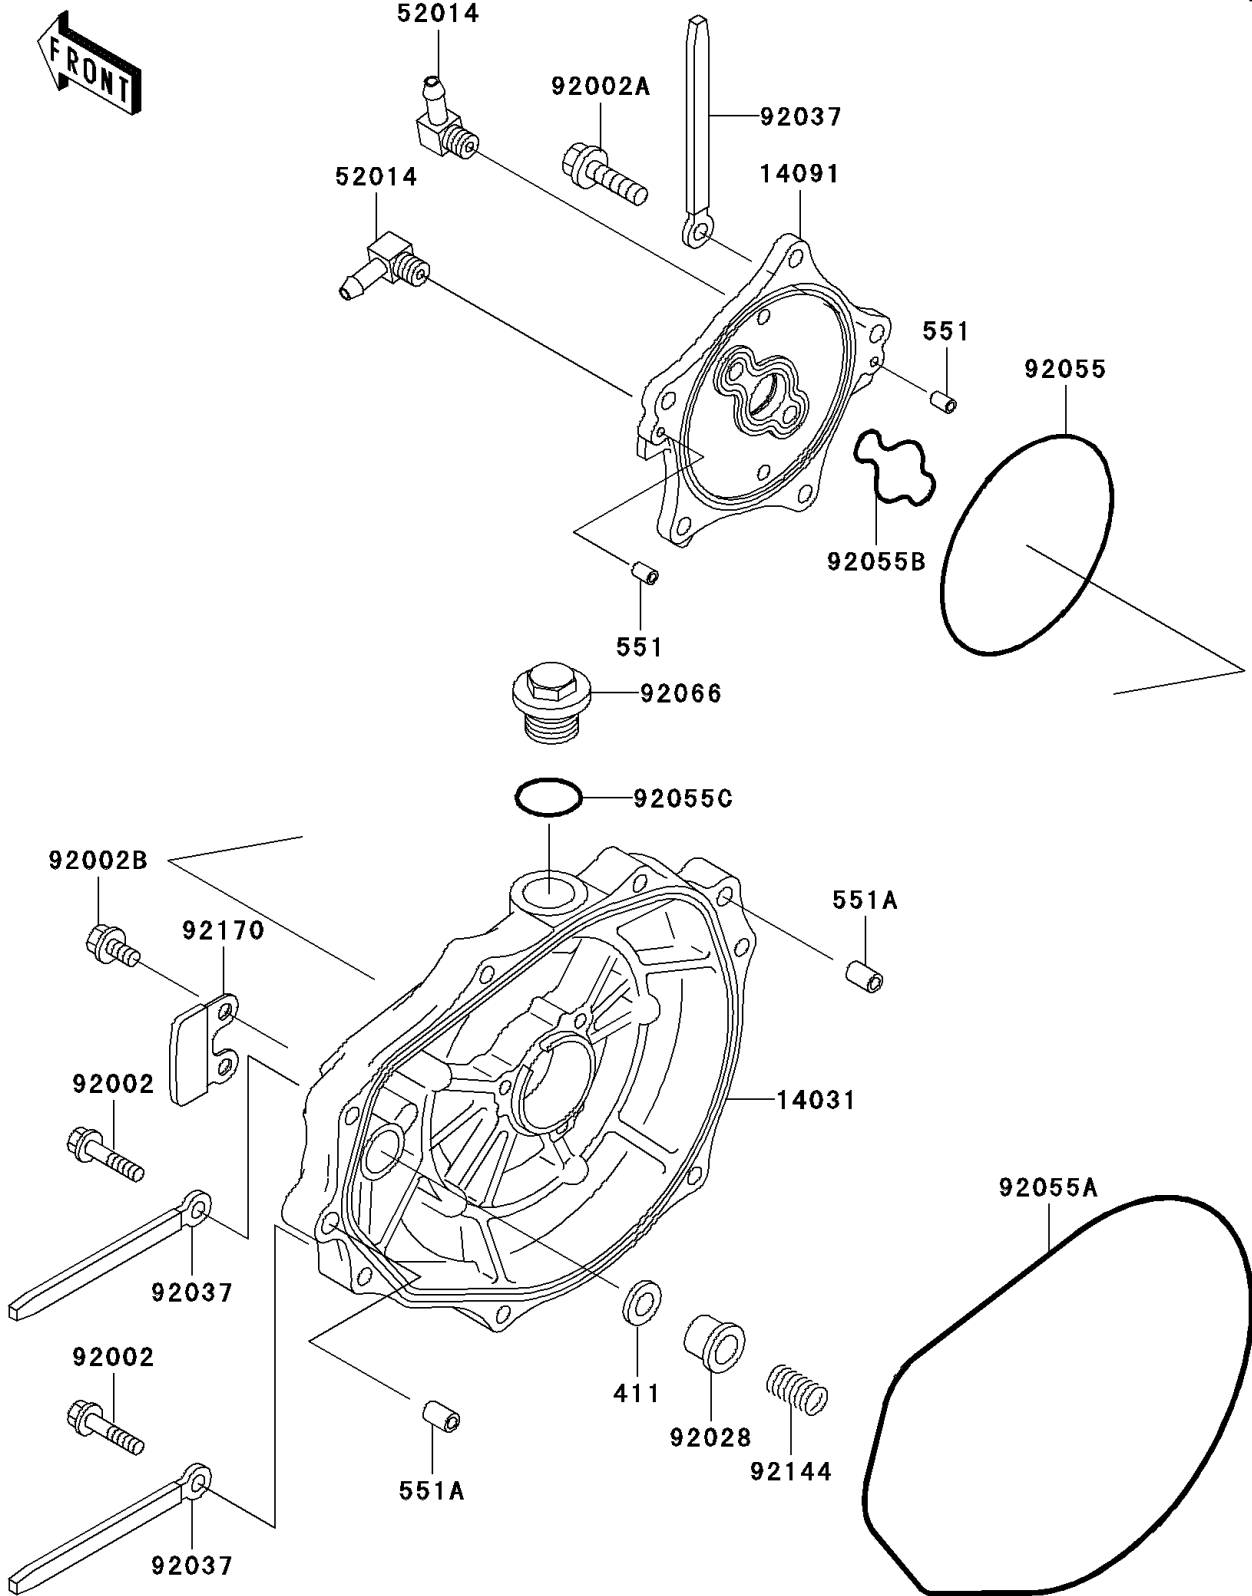

2001 1100 Zxi PARTS DIAGRAM

Engine Cover(s)

E1431

2001 1100 Zxi PARTS LIST

Engine Cover(s)

ITEM NAME	PART NUMBER	QUANTITY
WASHER-PLAIN,5MM (Ref # 411)	411S0500	1
PIN-DOWEL (Ref # 551)	551R0408	2
PIN-DOWEL (Ref # 551A)	551R0812	2
COVER-GENERATOR (Ref # 14031)	14031-3729	1
COVER (Ref # 14091)	14091-3711	1
ELBOW (Ref # 52014)	52014-3721	2
BOLT,6X30 (Ref # 92002)	92002-3726	7
BOLT,6X20 (Ref # 92002A)	92002-3755	5
BOLT,6X12 (Ref # 92002B)	92002-3763	2
BUSHING (Ref # 92028)	92028-3718	1
CLAMP,L=100 (Ref # 92037)	92037-3736	3
RING-O,BREATHER BODY (Ref # 92055)	92055-1284	1
RING-O,GENERATOR COVER (Ref # 92055A)	92055-3712	1
RING-O (Ref # 92055B)	92055-3739	1
RING-O (Ref # 92055C)	92055-515	1
PLUG (Ref # 92066)	92066-3739	1
SPRING (Ref # 92144)	92144-3728	1
CLAMP (Ref # 92170)	92170-3746	1