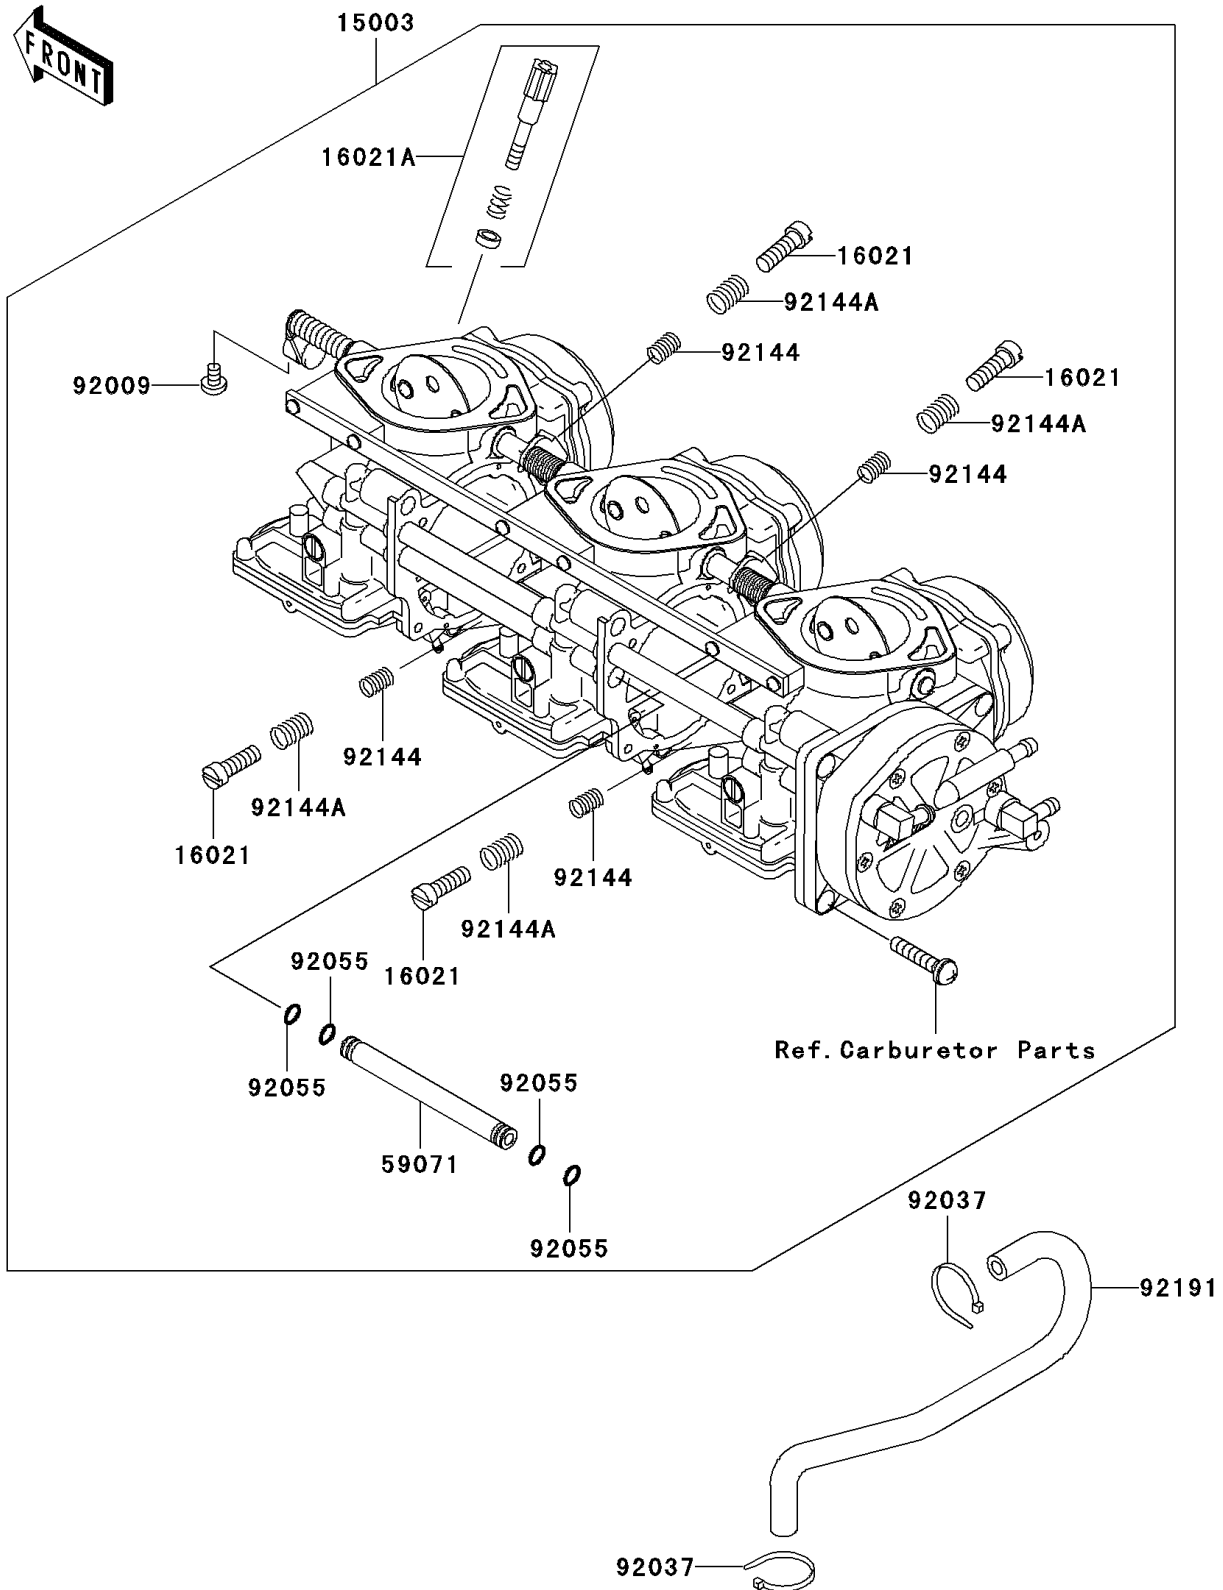

# 2001 1100 Zxi PARTS DIAGRAM

Carburetor

E1611

## 2001 1100 Zxi PARTS LIST

### Carburetor

ITEM NAME	PART NUMBER	QUANTITY
CARBURETOR-ASSY (Ref # 15003)	15003-3736	1
SCREW-THROTTLE STOP (Ref # 16021)	16021-3704	4
SCREW-THROTTLE STOP (Ref # 16021A)	16021-3707	1
JOINT (Ref # 59071)	59071-3762	4
SCREW,4X6 (Ref # 92009)	92009-3786	1
CLAMP (Ref # 92037)	92037-1173	2
RING-O (Ref # 92055)	92055-1246	16
SPRING,ADJUST SCREW (Ref # 92144)	92144-3704	4
SPRING,THROTTLE STOP SCREW (Ref # 92144A)	92144-3745	4
TUBE (Ref # 92191)	92191-3902	1