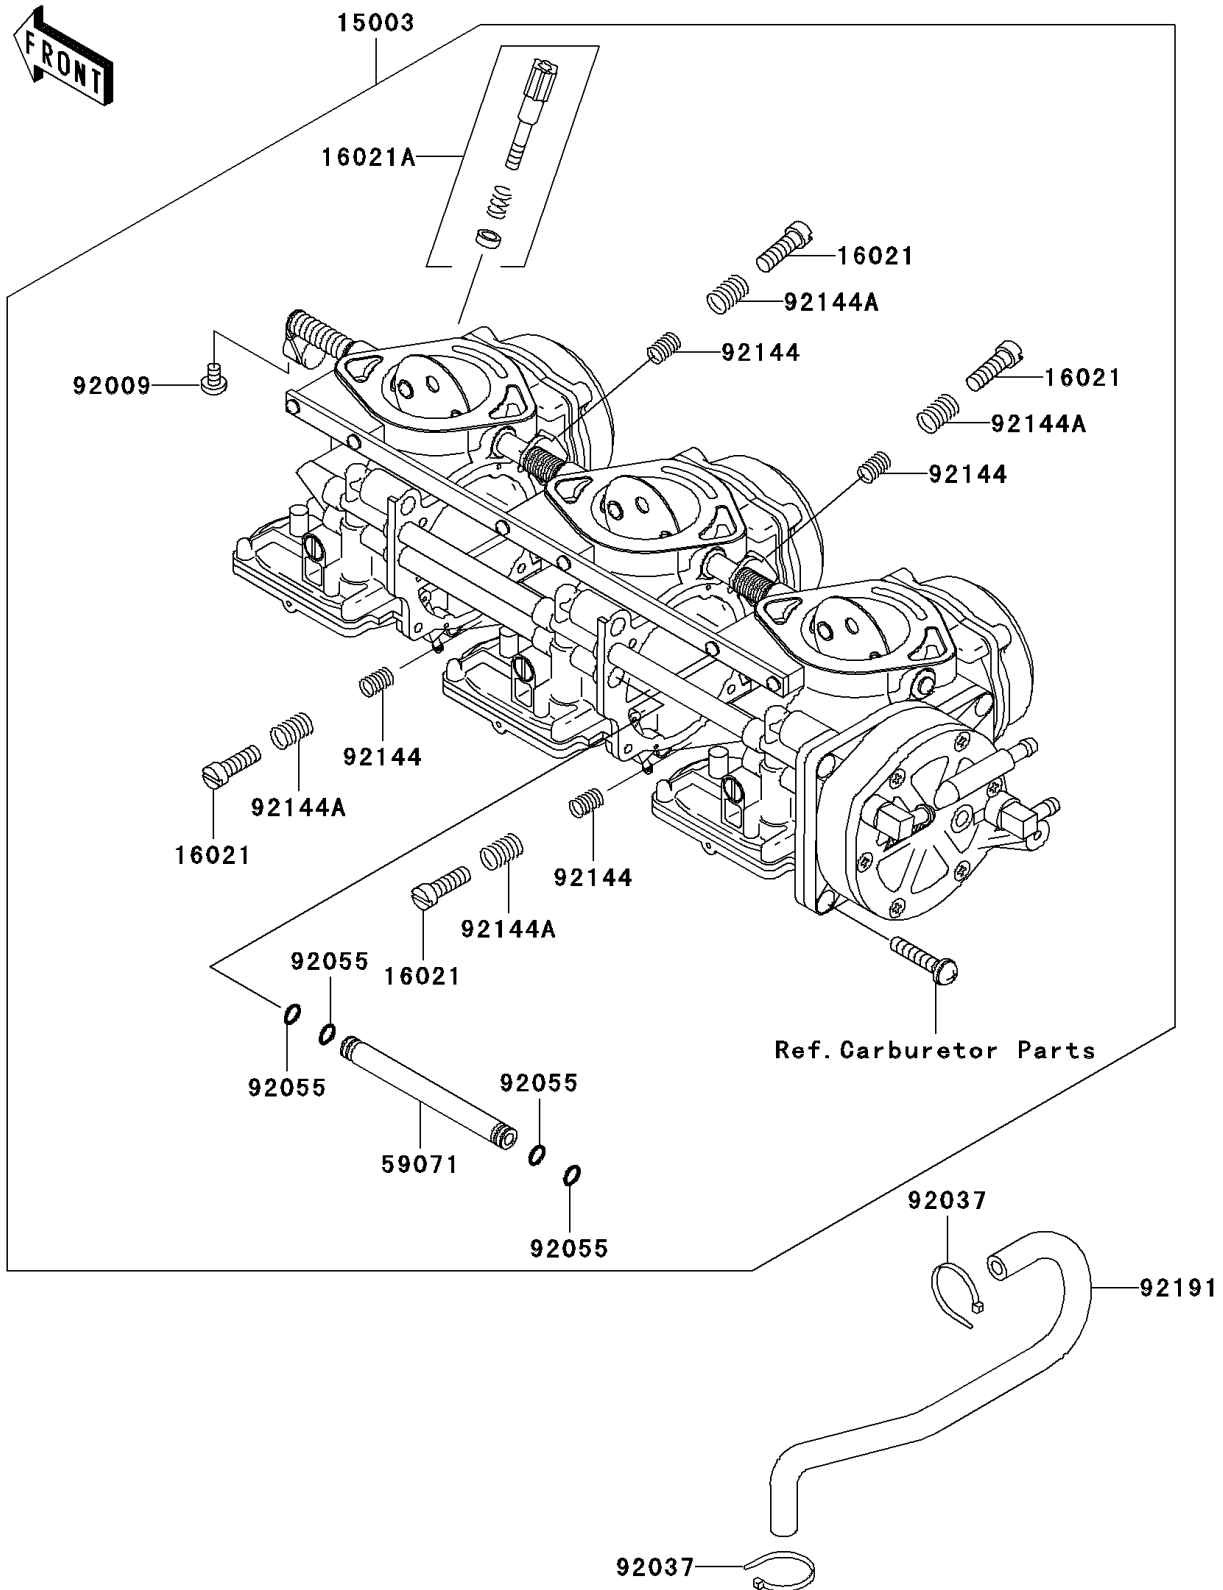

2002 1100 ZXi PARTS DIAGRAM

Carburetor

E1611

2002 1100 ZXi PARTS LIST

Carburetor

ITEM NAME	PART NUMBER	QUANTITY
CARBURETOR-ASSY (Ref # 15003)	15003-3736	1
SCREW-THROTTLE STOP (Ref # 16021)	16021-3704	4
SCREW-THROTTLE STOP (Ref # 16021A)	16021-3707	1
JOINT (Ref # 59071)	59071-3762	4
SCREW,4X6 (Ref # 92009)	92009-3786	1
CLAMP (Ref # 92037)	92037-1173	2
RING-O (Ref # 92055)	92055-1246	16
SPRING,ADJUST SCREW (Ref # 92144)	92144-3704	4
SPRING,THROTTLE STOP SCREW (Ref # 92144A)	92144-3745	4
TUBE (Ref # 92191)	92191-3902	1