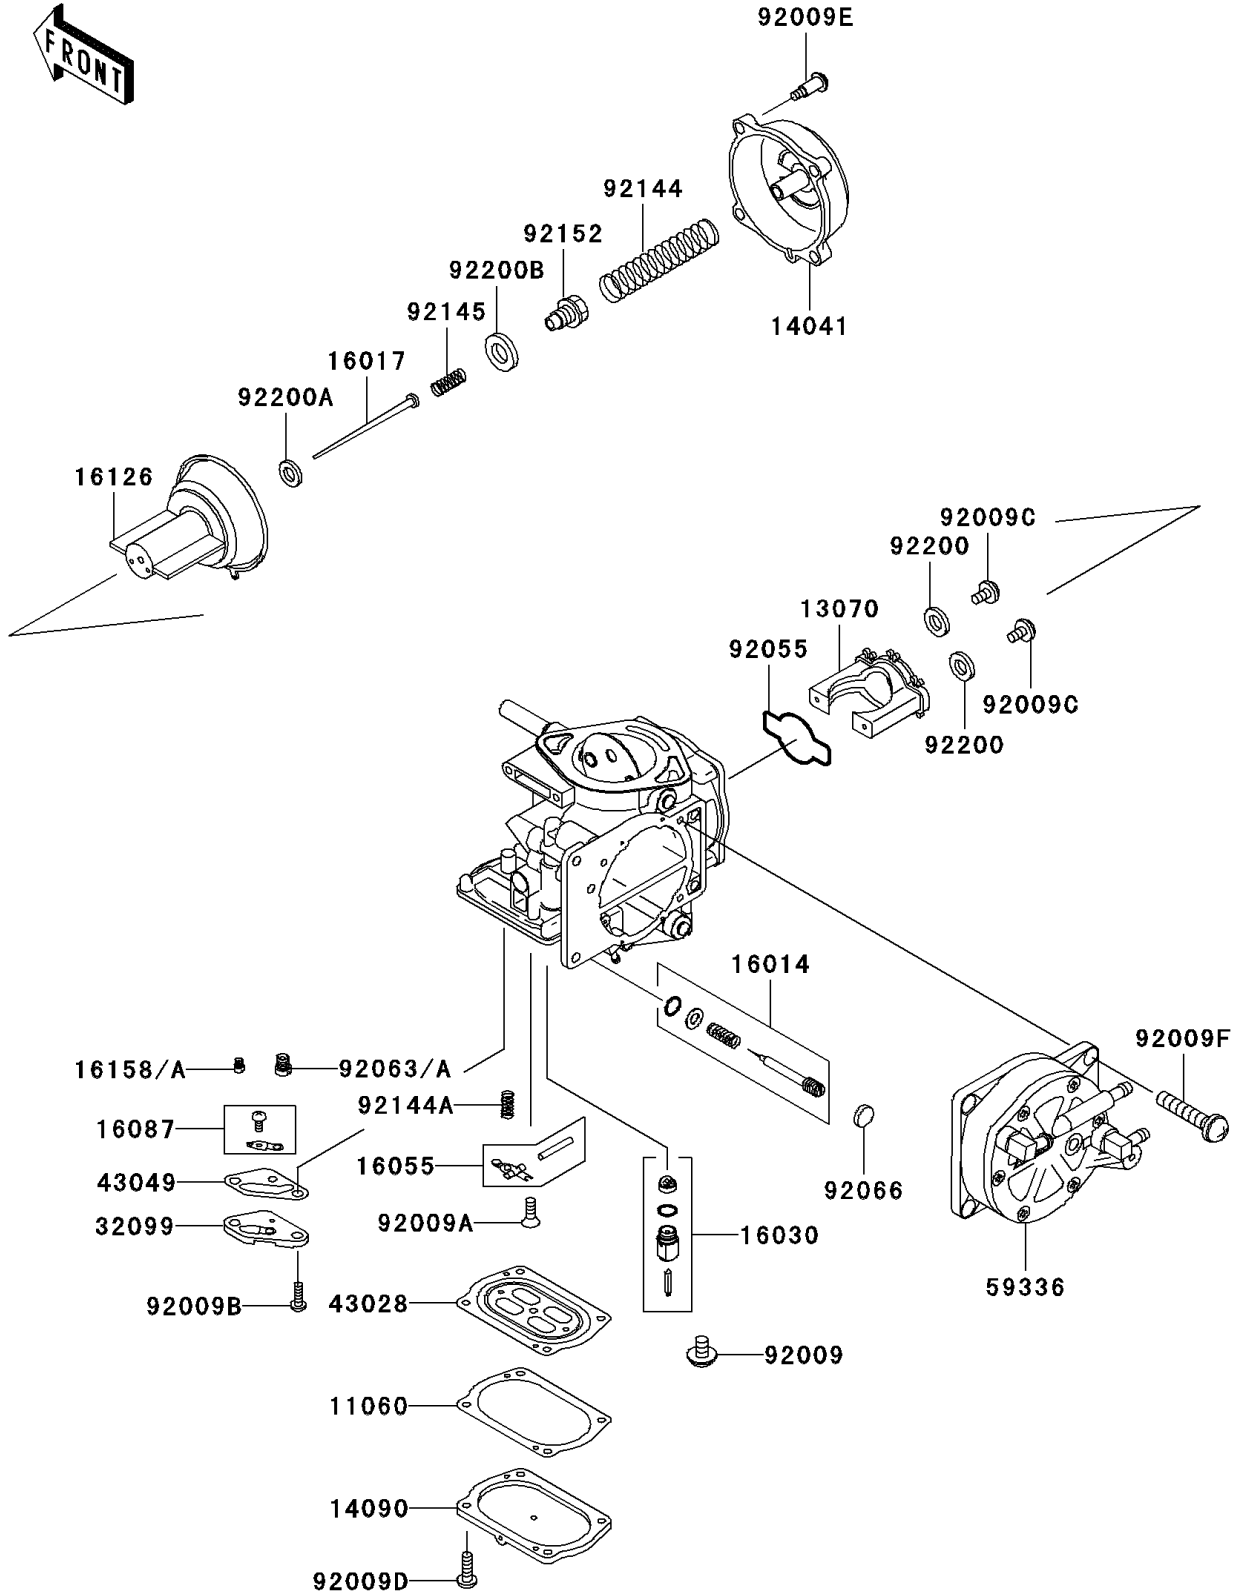

2001 1100 Zxi PARTS DIAGRAM

Carburetor Parts

E1612

2001 1100 Zxi PARTS LIST

Carburetor Parts

ITEM NAME	PART NUMBER	QUANTITY
GASKET,DIAPHRAGM COVER (Ref # 11060)	11060-3789	3
GUIDE,VACUUM VALVE (Ref # 13070)	13070-3726	3
COVER-COMP,MIXING (Ref # 14041)	14041-1100	3
COVER,DIAPHRAGM (Ref # 14090)	14090-3816	3
SCREW-PILOT AIR (Ref # 16014)	16014-3702	3
JET-NEEDLE,N6PD (Ref # 16017)	16017-3708	3
VALVE-FLOAT (Ref # 16030)	16030-3704	3
ARM-FLOAT (Ref # 16055)	16055-3702	3
VALVE-CHECK (Ref # 16087)	16087-3706	3
VALVE,VACUUM (Ref # 16126)	16126-3705	3
JET-SLOW,#32 (Ref # 16158)	16158-3723	3
JET-SLOW,#35 (Ref # 16158A)	16158-3726	3
CASE,JET (Ref # 32099)	32099-3833	3
DIAPHRAGM,CARBURETOR (Ref # 43028)	43028-3711	3
PACKING,JET CASE (Ref # 43049)	43049-3713	3
CASE-PUMP,DIAPHRAGM (Ref # 59336)	59336-3718	1
SCREW (Ref # 92009)	92009-1771	3
SCREW,3X8 (Ref # 92009A)	92009-3712	3
SCREW,4X8 (Ref # 92009B)	92009-3804	6
SCREW,VALVE GUIDE (Ref # 92009C)	92009-3839	6
SCREW,DIAPHRAGM COVER (Ref # 92009D)	92009-3840	12
SCREW,MIXING COVER (Ref # 92009E)	92009-3841	12
SCREW,6X16 (Ref # 92009F)	92009-3865	4
RING-O,VACUUM VALVE GUIDE (Ref # 92055)	92055-3749	3
JET-MAIN,#165 (Ref # 92063)	92063-3720	3
JET-MAIN,#160 (Ref # 92063A)	92063-3722	3
PLUG,PILOT AIR SCREW (Ref # 92066)	92066-3769	3
SPRING,VACUUM VALVE (Ref # 92144)	92144-1962	3
SPRING,FLOAT ARM (Ref # 92144A)	92144-3764	3

2001 1100 Zxi PARTS LIST

Carburetor Parts

ITEM NAME	PART NUMBER	QUANTITY
SPRING,JET NEEDLE (Ref # 92145)	92145-3719	3
COLLAR,JET NEEDLE (Ref # 92152)	92152-3706	3
WASHER,VALVE GUIDE (Ref # 92200)	92200-3772	6
WASHER,JET NEEDLE (Ref # 92200A)	92200-3773	3
WASHER,JET NEEDLE COLLAR (Ref # 92200B)	92200-3774	3