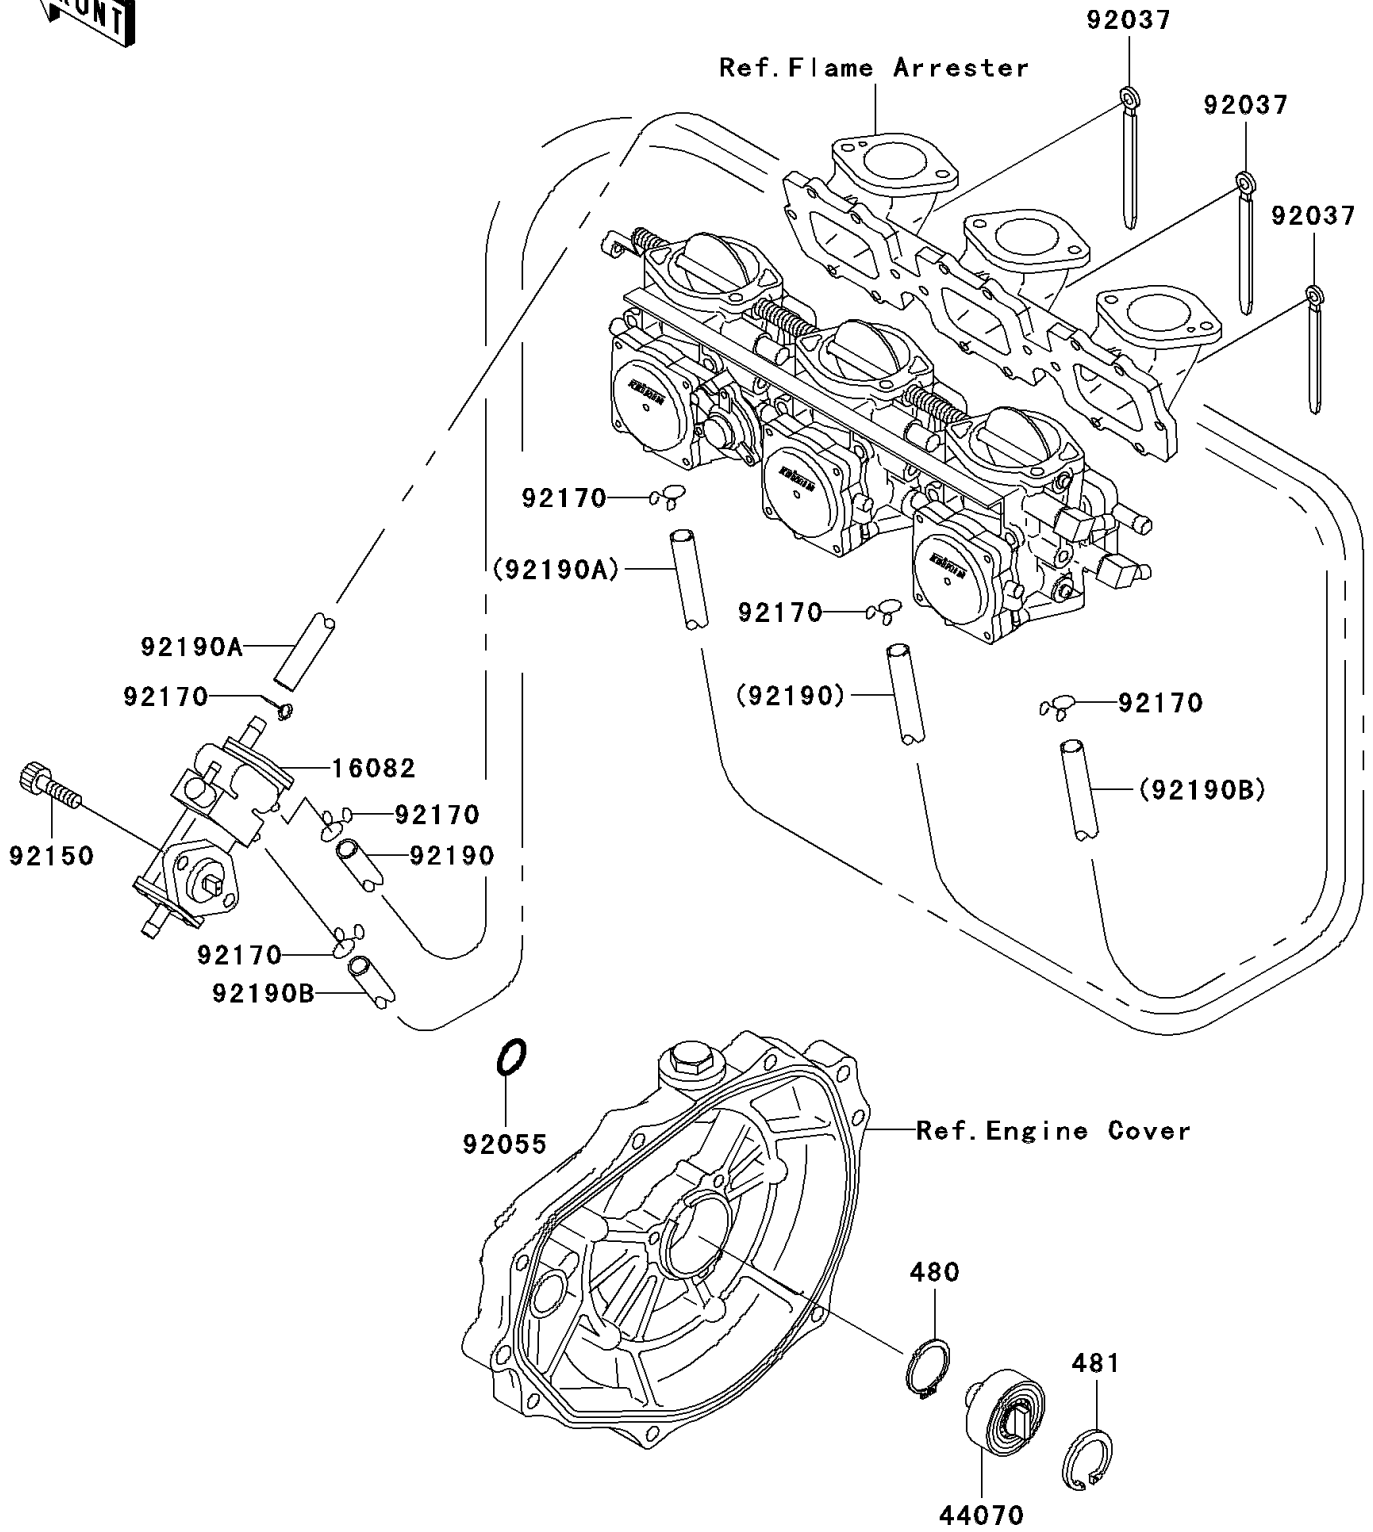

2001 1100 Zxi PARTS DIAGRAM

Oil Pump

E1710

2001 1100 Zxi PARTS LIST

Oil Pump

ITEM NAME	PART NUMBER	QUANTITY
CIRCLIP-TYPE-C,12MM (Ref # 480)	480J1200	1
CIRCLIP-TYPE-C,37MM (Ref # 481)	481J3700	1
PUMP-ASSY-OIL (Ref # 16082)	16082-3720	1
DAMPER-ASSY (Ref # 44070)	44070-3701	1
CLAMP,L=100 (Ref # 92037)	92037-3736	3
RING-O,19.5X1.5 (Ref # 92055)	92055-055	1
BOLT,SOCKET,6X25 (Ref # 92150)	92150-3830	2
CLAMP (Ref # 92170)	92170-3750	6
TUBE,3X6X545 (Ref # 92190)	92190-3907	1
TUBE,3X6X420 (Ref # 92190A)	92190-3945	1
TUBE,6X12X600 (Ref # 92190B)	92190-3947	1