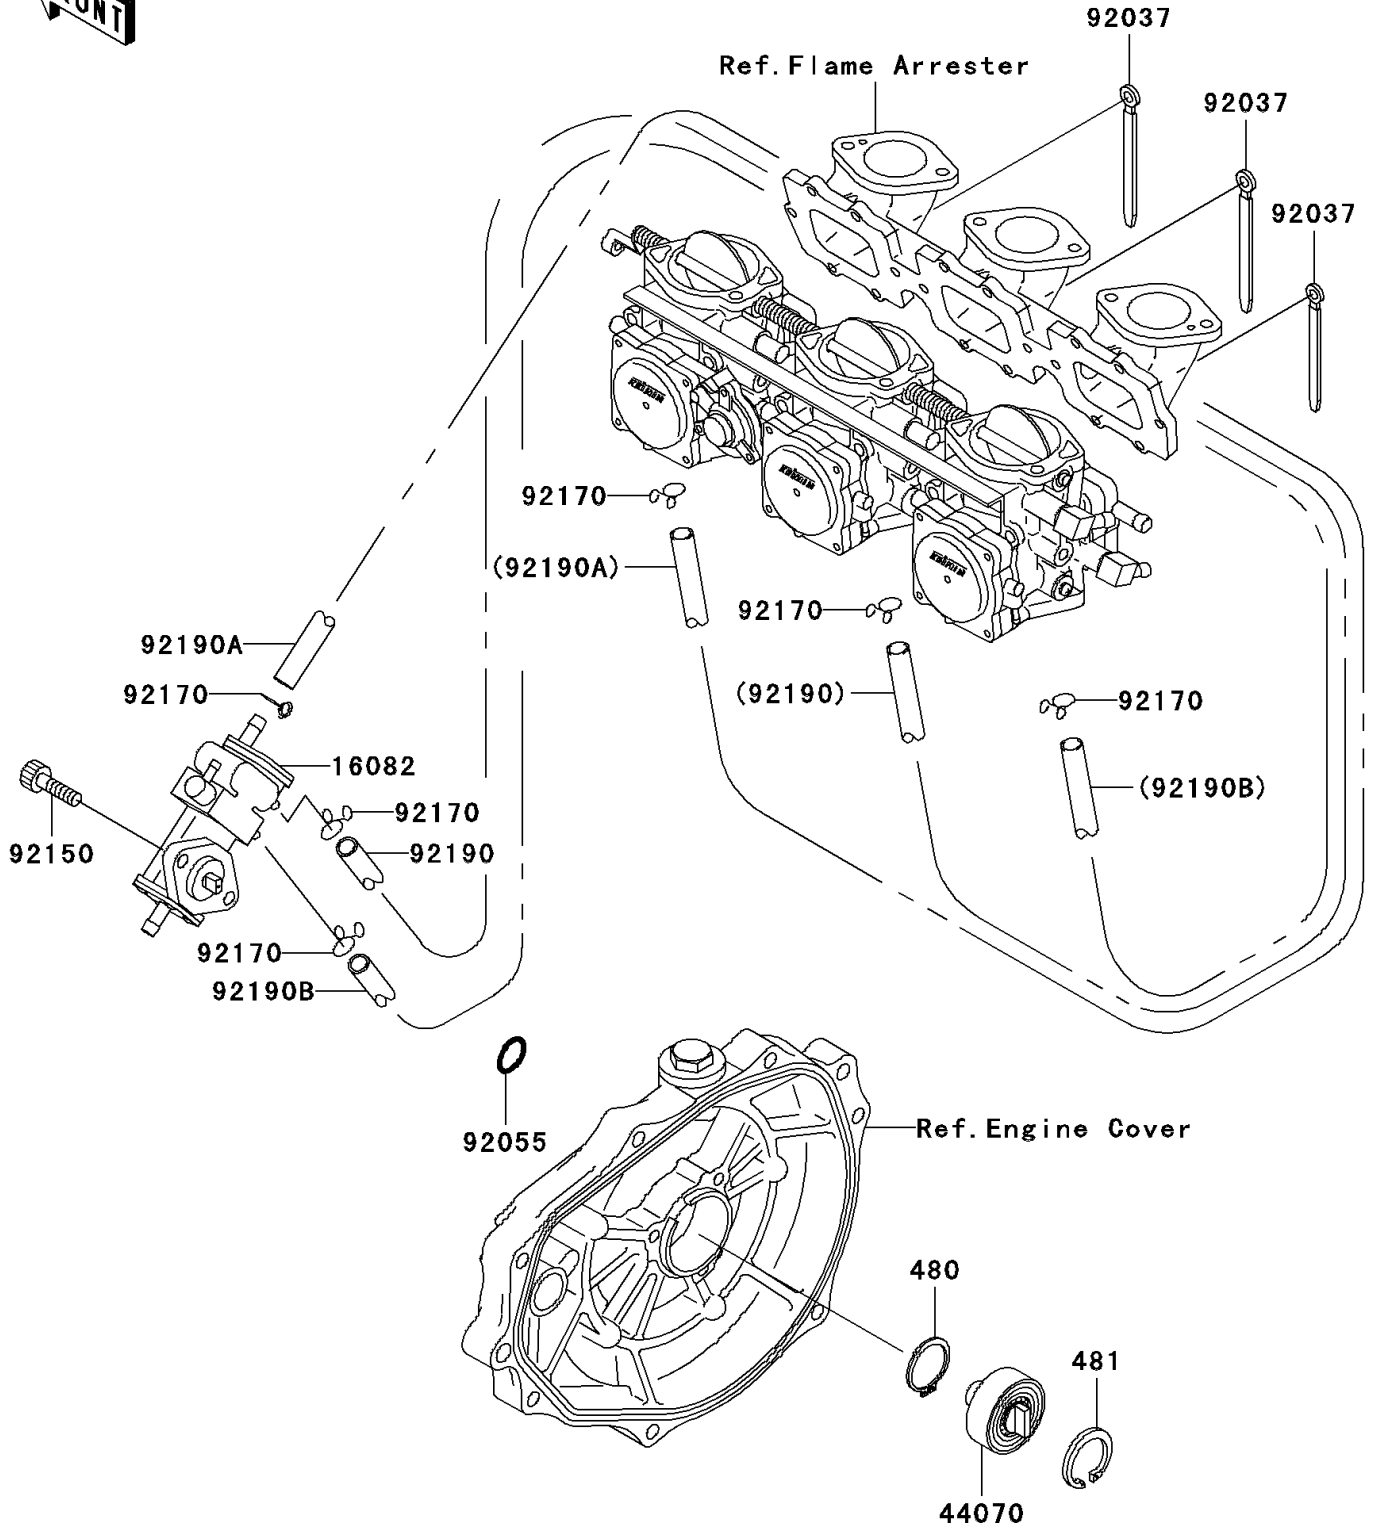

2001 1100 Zxi PARTS DIAGRAM

Oil Pump

E1710

2001 1100 Zxi PARTS LIST

Oil Pump

ITEM NAME	PART NUMBER	QUANTITY
CIRCLIP-TYPE-C,12MM (Ref # 480)	480J1200	1
CIRCLIP-TYPE-C,37MM (Ref # 481)	481J3700	1
PUMP-ASSY-OIL (Ref # 16082)	16082-3720	1
DAMPER-ASSY (Ref # 44070)	44070-3701	1
CLAMP,L=100 (Ref # 92037)	92037-3736	3
RING-O,19.5X1.5 (Ref # 92055)	92055-055	1
BOLT,SOCKET,6X25 (Ref # 92150)	92150-3830	2
CLAMP (Ref # 92170)	92170-3750	6
TUBE,3X6X545 (Ref # 92190)	92190-3907	1
TUBE,3X6X420 (Ref # 92190A)	92190-3945	1
TUBE,6X12X600 (Ref # 92190B)	92190-3947	1