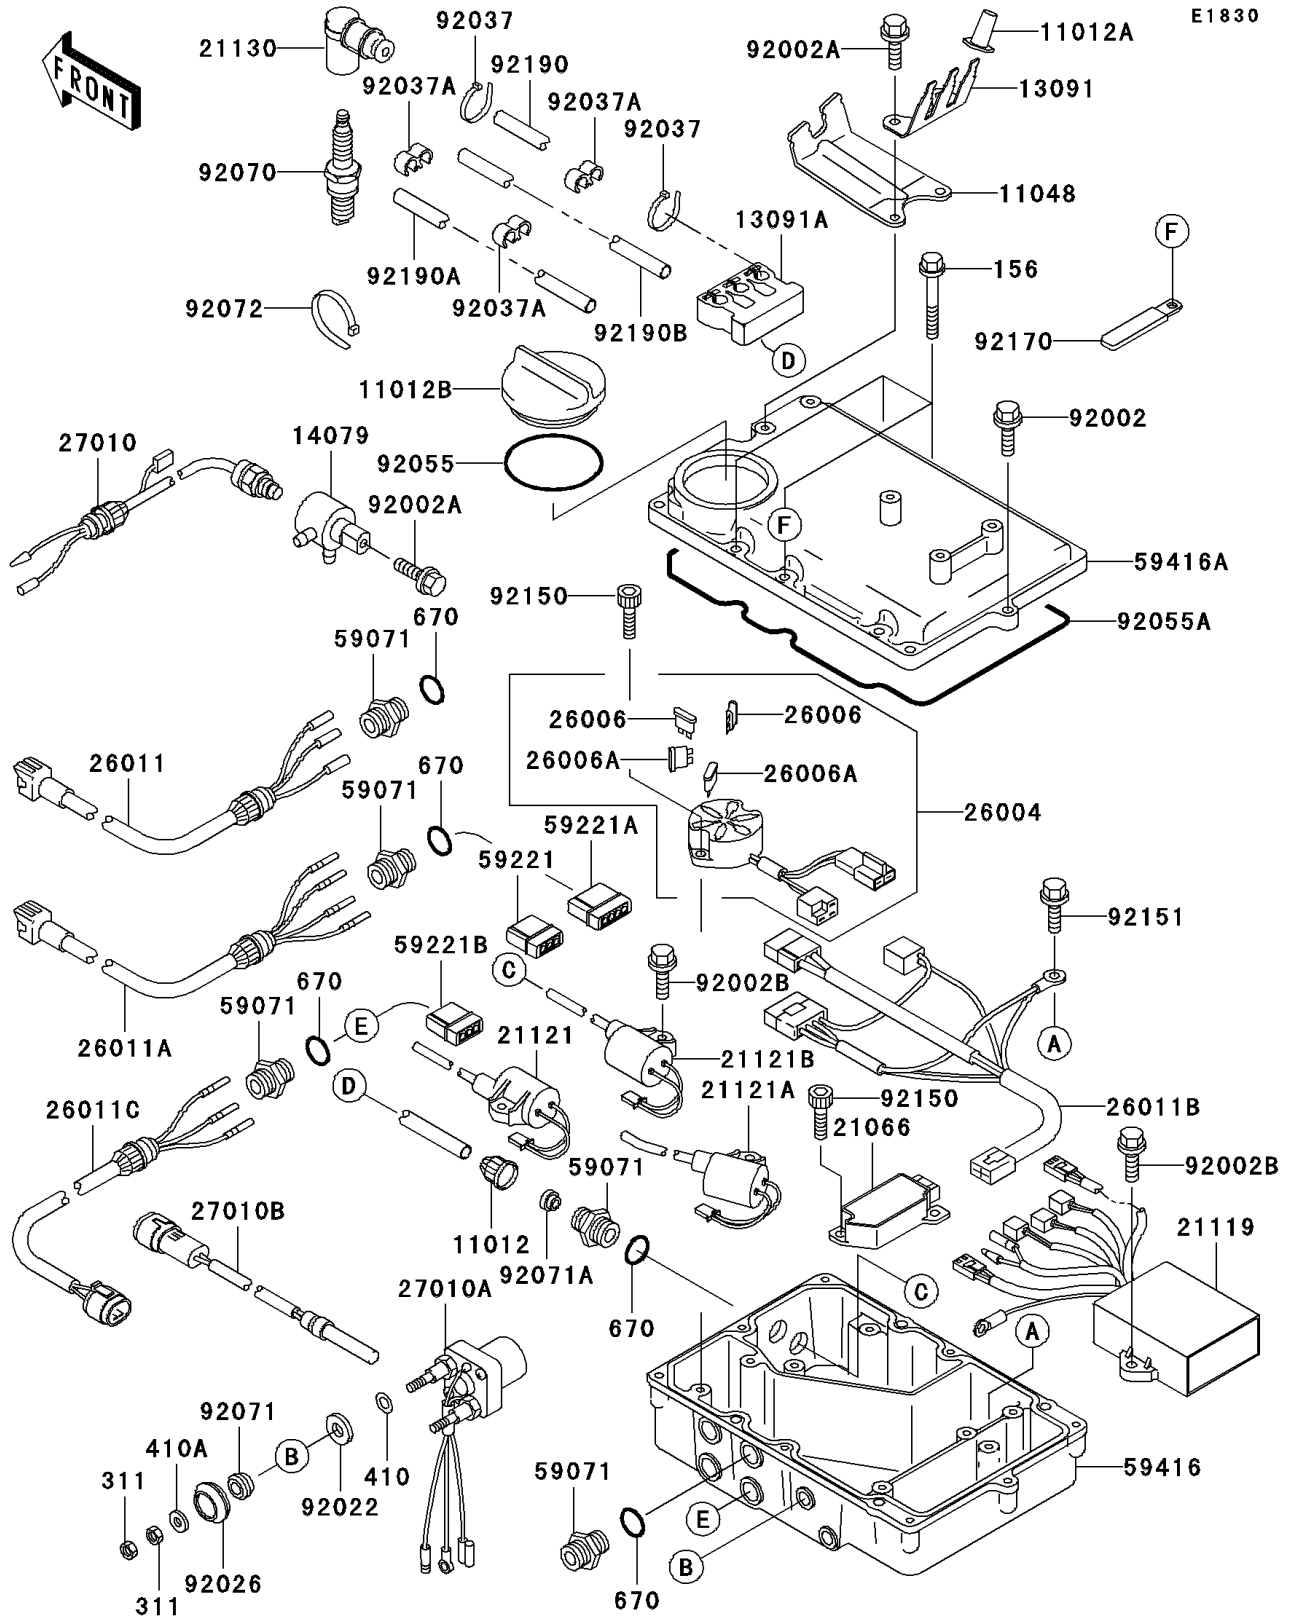

2001 1100 Zxi PARTS DIAGRAM

Ignition System

2001 1100 Zxi PARTS LIST

Ignition System

ITEM NAME	PART NUMBER	QUANTITY
CAP (Ref # 11012)	11012-3005	3
CAP,HOLDER (Ref # 11012A)	11012-3768	3
CAP (Ref # 11012B)	11012-3791	1
BRACKET (Ref # 11048)	11048-3770	1
HOLDER (Ref # 13091)	13091-3784	1
HOLDER (Ref # 13091A)	13091-3785	1
HOLDER-ASSY (Ref # 14079)	14079-3710	1
REGULATOR-VOLTAGE (Ref # 21066)	21066-3712	1
IGNITER (Ref # 21119)	21119-3751	1
COIL-IGNITION,#1 (Ref # 21121)	21121-3708	1
COIL-IGNITION,#2 (Ref # 21121A)	21121-3709	1
COIL-IGNITION,#3 (Ref # 21121B)	21121-3710	1
CAP-SPARK PLUG (Ref # 21130)	21130-3706	3
FUSE-ASSY (Ref # 26004)	26004-3721	1
FUSE,10A-R (Ref # 26006)	26006-1007	2
FUSE,20A-Y (Ref # 26006A)	26006-1051	2
WIRE-LEAD,STOP SWITCH (Ref # 26011)	26011-3817	1
WIRE-LEAD,MAIN STARTER SWITCH (Ref # 26011A)	26011-3818	1
WIRE-LEAD,REGULATOR (Ref # 26011B)	26011-3819	1
WIRE-LEAD (Ref # 26011C)	26011-3837	1
SWITCH (Ref # 27010)	27010-3736	1
SWITCH,STARTER (Ref # 27010A)	27010-3737	1
SWITCH (Ref # 27010B)	27010-3744	1
JOINT (Ref # 59071)	59071-3001	7
CONNECTOR-CORD (Ref # 59221)	59221-3704	1
CONNECTOR-CORD (Ref # 59221A)	59221-3705	1
CONNECTOR-CORD (Ref # 59221B)	59221-3708	1
CASE-ELECTRIC,LWR (Ref # 59416)	59416-3756	1
CASE-ELECTRIC,UPP (Ref # 59416A)	59416-3760	1