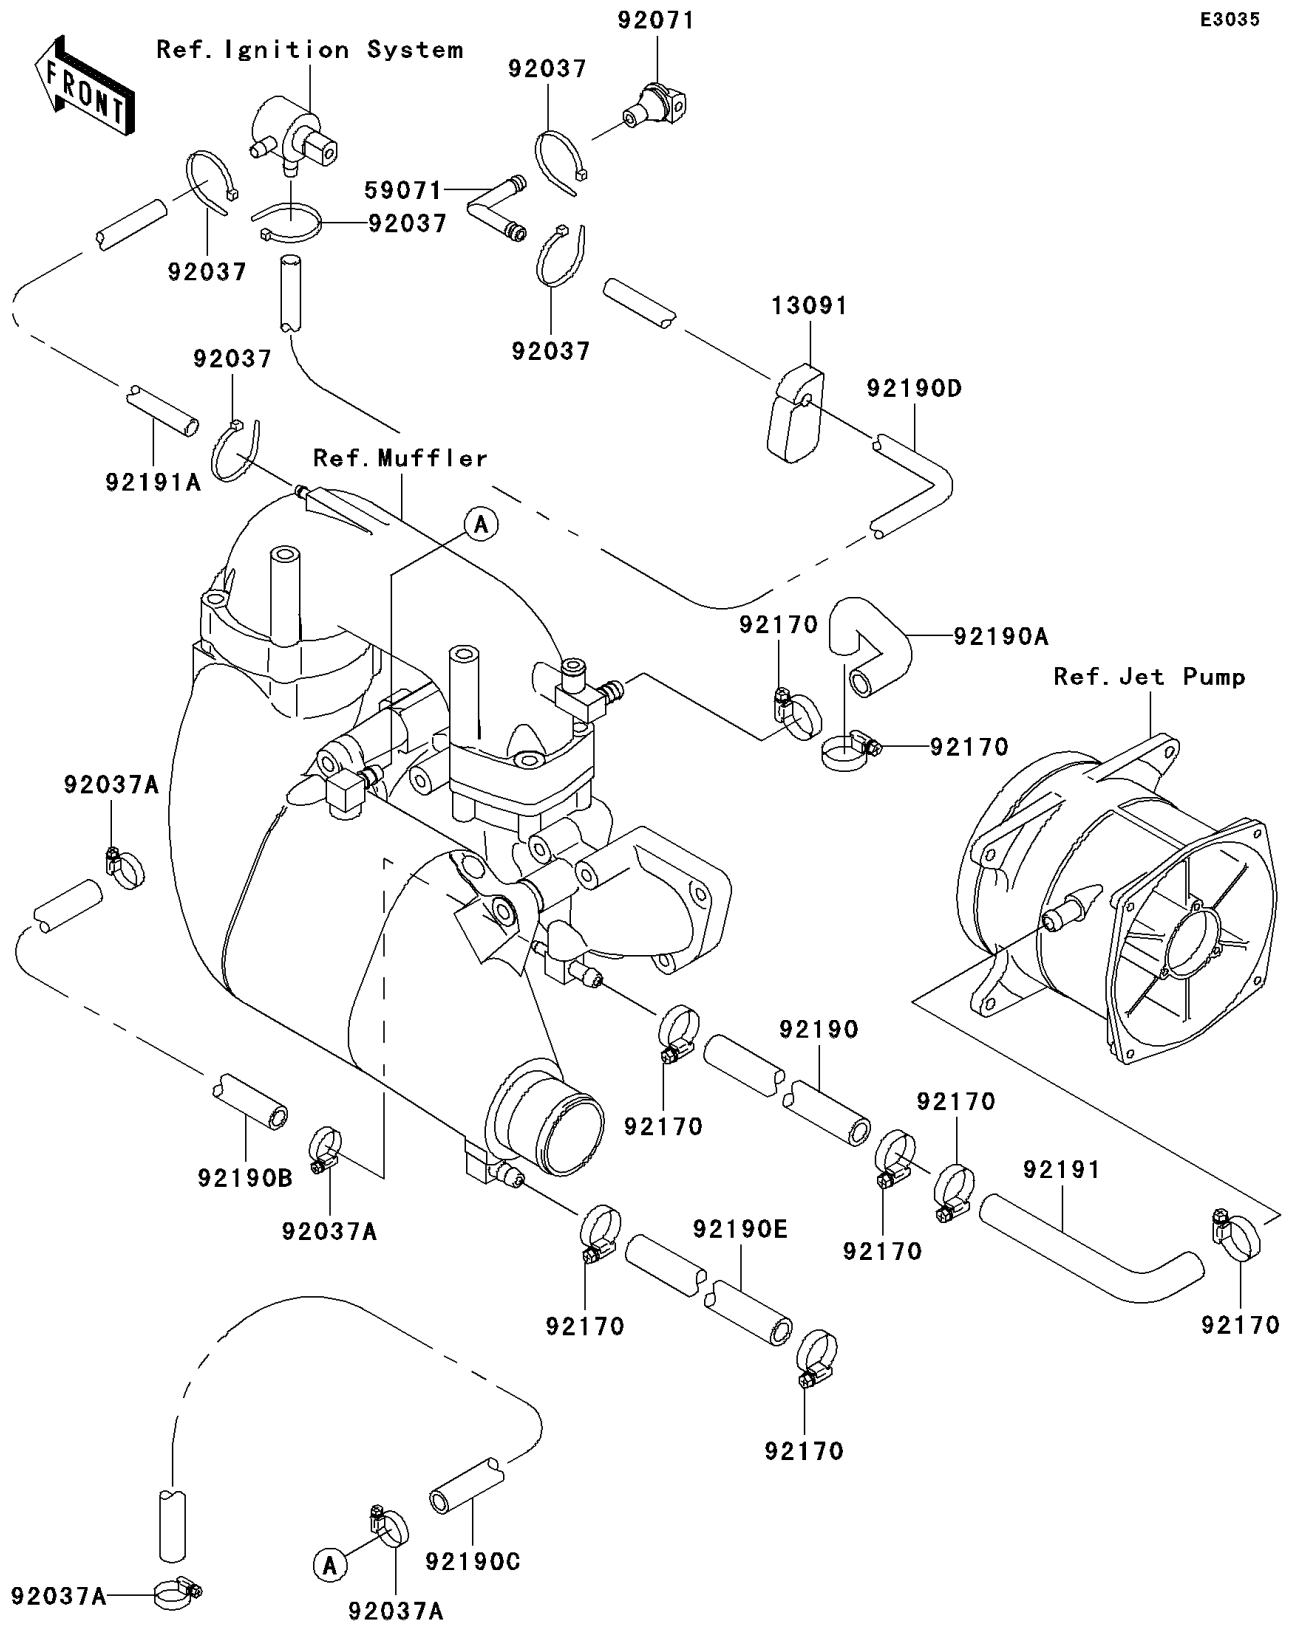

2001 1100 Zxi PARTS DIAGRAM

Cooling

E3035

2001 1100 Zxi PARTS LIST

Cooling

ITEM NAME	PART NUMBER	QUANTITY
HOLDER (Ref # 13091)	13091-3712	1
JOINT (Ref # 59071)	59071-3736	1
CLAMP (Ref # 92037)	92037-1173	5
CLAMP (Ref # 92037A)	92037-3726	4
GROMMET (Ref # 92071)	92071-3815	1
CLAMP (Ref # 92170)	92170-3718	8
TUBE,MANIFOLD-HULL (Ref # 92190)	92190-3953	1
TUBE,HEAD-EXHAUSTPIPE (Ref # 92190A)	92190-3955	1
TUBE,MANIFOLD-COVER (Ref # 92190B)	92190-3974	1
TUBE,COVER-CHAMBER (Ref # 92190C)	92190-3975	1
TUBE,"RETURN",7X12X750 (Ref # 92190D)	92190-3985	1
TUBE,CHAMBER-TAIL PIPE (Ref # 92190E)	92190-3998	1
TUBE,PUMP-HULL (Ref # 92191)	92191-3785	1
TUBE,EXHAUST PIPE-SENSOR (Ref # 92191A)	92191-3802	1