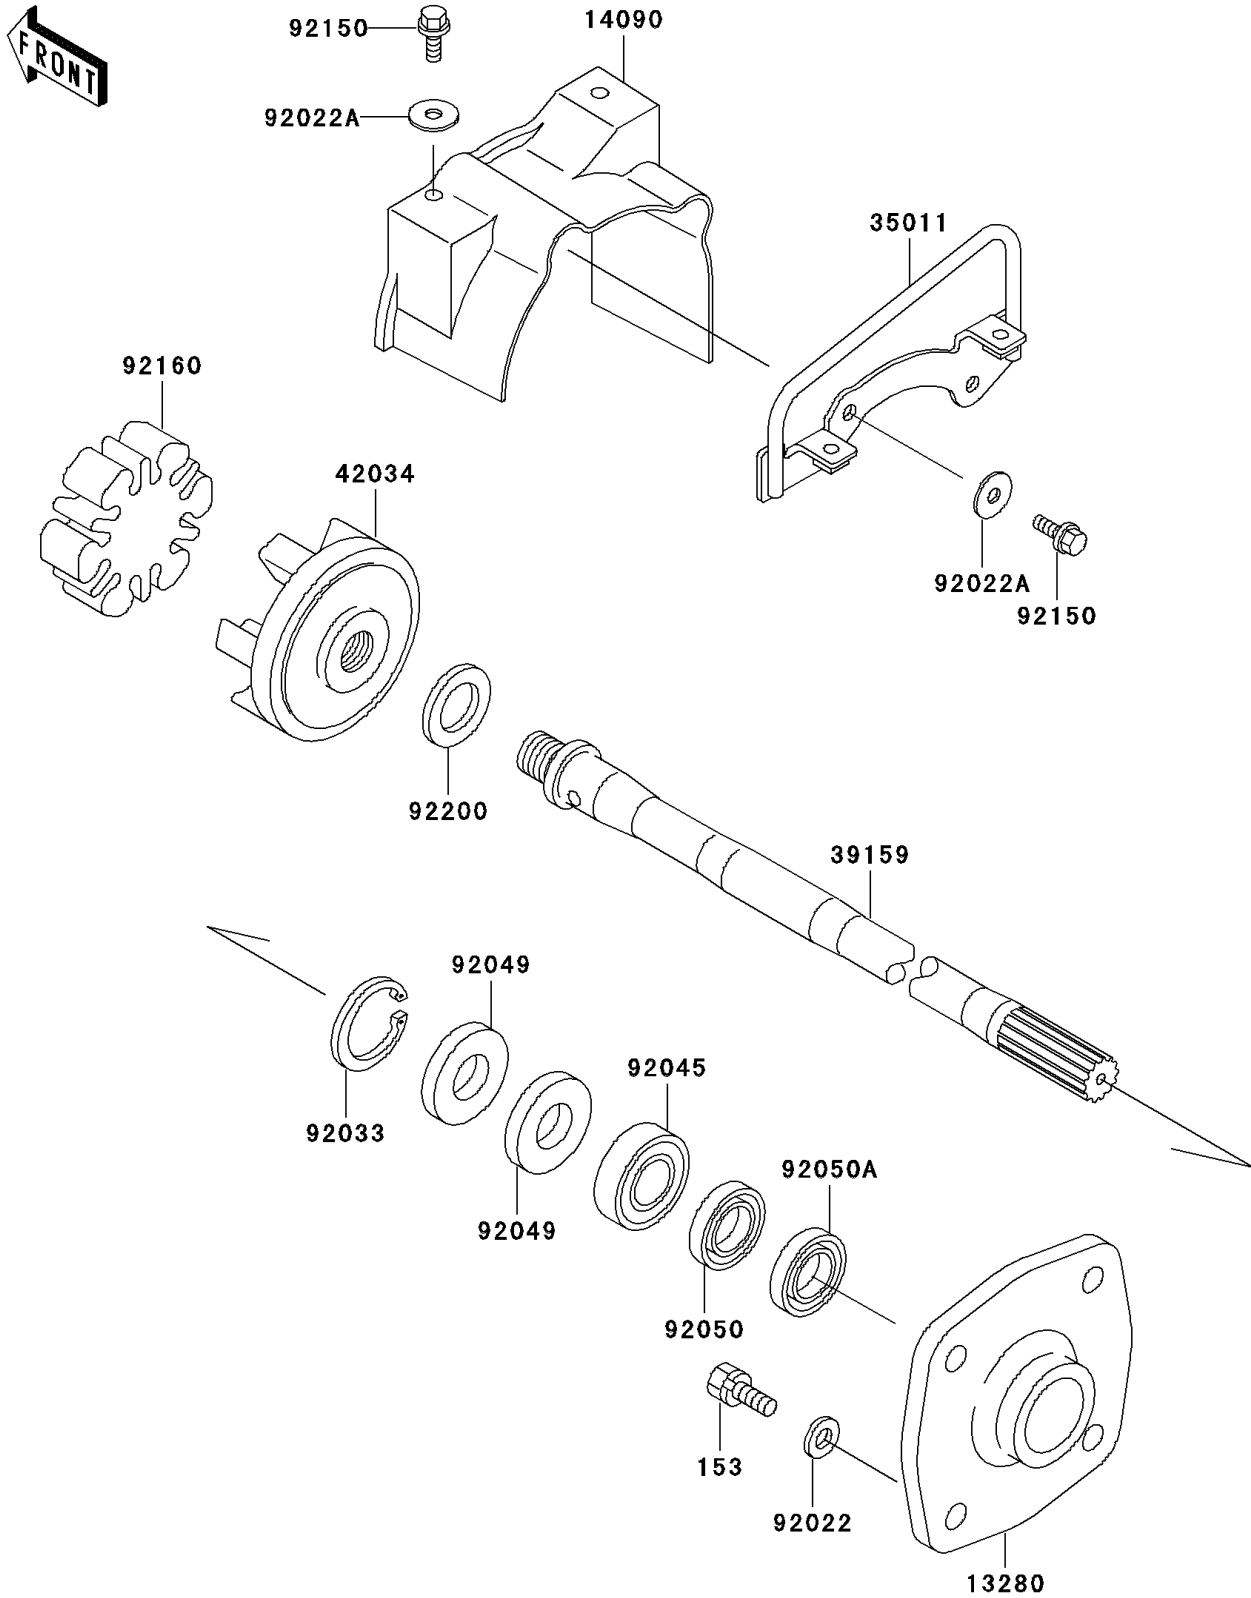

2001 1100 Zxi PARTS DIAGRAM

Drive Shaft

E3134

2001 1100 Zxi PARTS LIST

Drive Shaft

ITEM NAME	PART NUMBER	QUANTITY
BOLT-WS-SMALL (Ref # 153)	153R0830	4
HOLDER (Ref # 13280)	13280-3730	1
COVER,COUPLING (Ref # 14090)	14090-3789	1
STAY (Ref # 35011)	35011-3715	1
SHAFT-DRIVE (Ref # 39159)	39159-3724	1
COUPLING (Ref # 42034)	42034-3709	1
WASHER,8.2X18X1.5 (Ref # 92022)	92022-1964	4
WASHER,6.5X20X1.5 (Ref # 92022A)	92022-3710	4
RING-SNAP,42MM (Ref # 92033)	92033-3713	1
BEARING-BALL,60042RD (Ref # 92045)	92045-3705	1
SEAL-OIL,S620426 (Ref # 92049)	92049-3707	2
SEAL-OIL,SCY20368 (Ref # 92050)	92050-502	1
SEAL-OIL,SC20367 (Ref # 92050A)	92050-503	1
BOLT,6X18 (Ref # 92150)	92150-3729	4
DAMPER,COUPLING (Ref # 92160)	92160-3883	1
WASHER,24X32X2.0 (Ref # 92200)	92200-3739	1