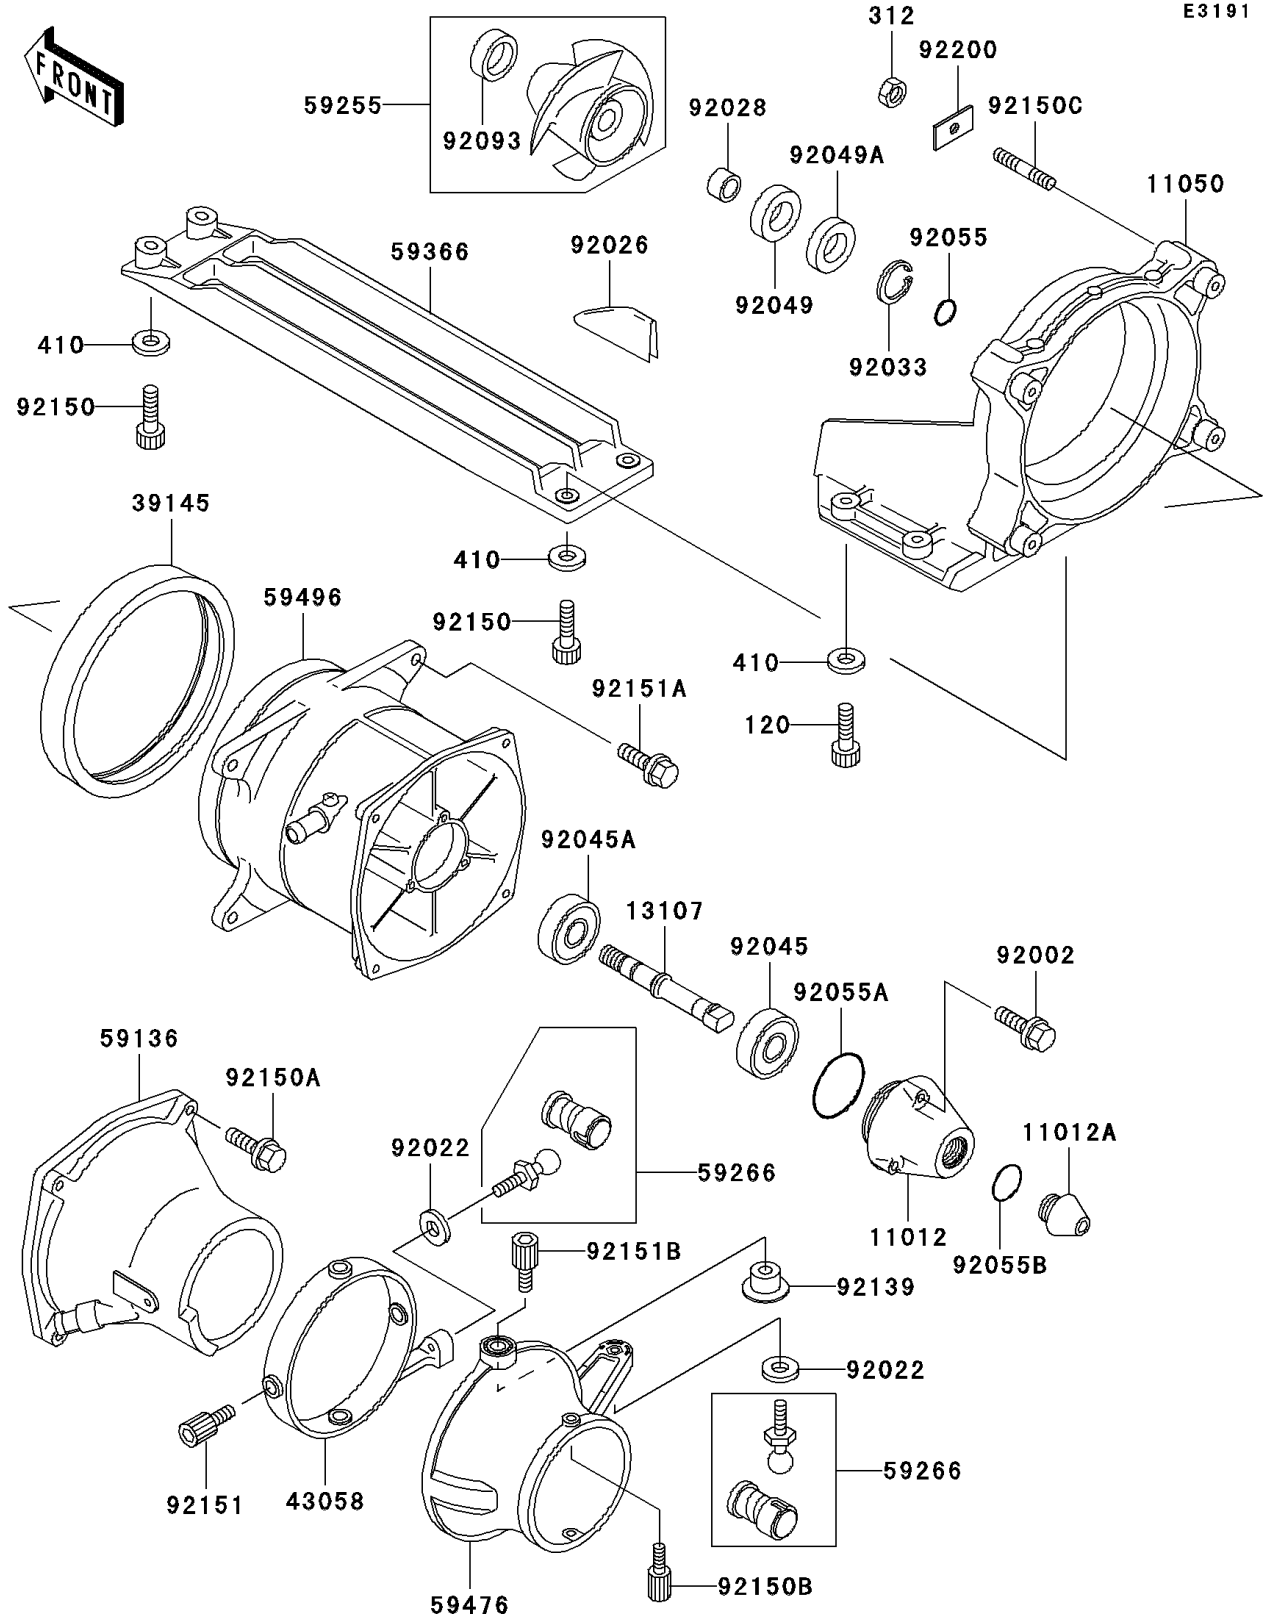

2001 1100 Zxi PARTS DIAGRAM

Jet Pump

2001 1100 Zxi PARTS LIST

Jet Pump

ITEM NAME	PART NUMBER	QUANTITY
BOLT-SOCKET,6X20 (Ref # 120)	120R0620	4
NUT-HEX,6MM (Ref # 312)	312R0600	2
WASHER-PLAIN-SMALL,6MM (Ref # 410)	410S0600	8
CAP (Ref # 11012)	11012-3785	1
CAP (Ref # 11012A)	11012-3786	1
BRACKET (Ref # 11050)	11050-3726	1
SHAFT,JETPUMP (Ref # 13107)	13107-3752	1
TRIM-SEAL (Ref # 39145)	39145-3742	1
RING (Ref # 43058)	43058-3723	1
NOZZLE-PUMP (Ref # 59136)	59136-3736	1
IMPELLER-COMP (Ref # 59255)	59255-3708	1
JOINT-BALL (Ref # 59266)	59266-3707	2
GRATE (Ref # 59366)	59366-3712	1
NOZZLE-STRG (Ref # 59476)	59476-3734	1
VANE-GUIDE (Ref # 59496)	59496-3749	1
BOLT,6X30 (Ref # 92002)	92002-3726	3
WASHER (Ref # 92022)	92022-567	2
SPACER (Ref # 92026)	92026-3731	3
BUSHING (Ref # 92028)	92028-3756	1
RING-SNAP (Ref # 92033)	92033-3725	1
BEARING-BALL,62022RD (Ref # 92045)	92045-3721	1
BEARING-BALL (Ref # 92045A)	92045-3727	1
SEAL-OIL,SCJ30X50X7 (Ref # 92049)	92049-3720	1
SEAL-OIL,SCY30X50X7 (Ref # 92049A)	92049-3721	1
RING-O,OIL FILTER (Ref # 92055)	92055-1011	1
RING-O (Ref # 92055A)	92055-3741	1
RING-O (Ref # 92055B)	92055-3744	1
SEAL,JET PUMP (Ref # 92093)	92093-3739	1
BUSHING (Ref # 92139)	92139-3701	2

2001 1100 Zxi PARTS LIST

Jet Pump

ITEM NAME	PART NUMBER	QUANTITY
BOLT,SOCKET,6X18 (Ref # 92150)	92150-3775	4
BOLT,8X35 (Ref # 92150A)	92150-3792	4
BOLT (Ref # 92150B)	92150-3808	2
BOLT (Ref # 92150C)	92150-3829	2
BOLT (Ref # 92151)	92151-3705	2
BOLT,10X30 (Ref # 92151A)	92151-3706	4
BOLT (Ref # 92151B)	92151-3710	2
WASHER (Ref # 92200)	92200-3740	2