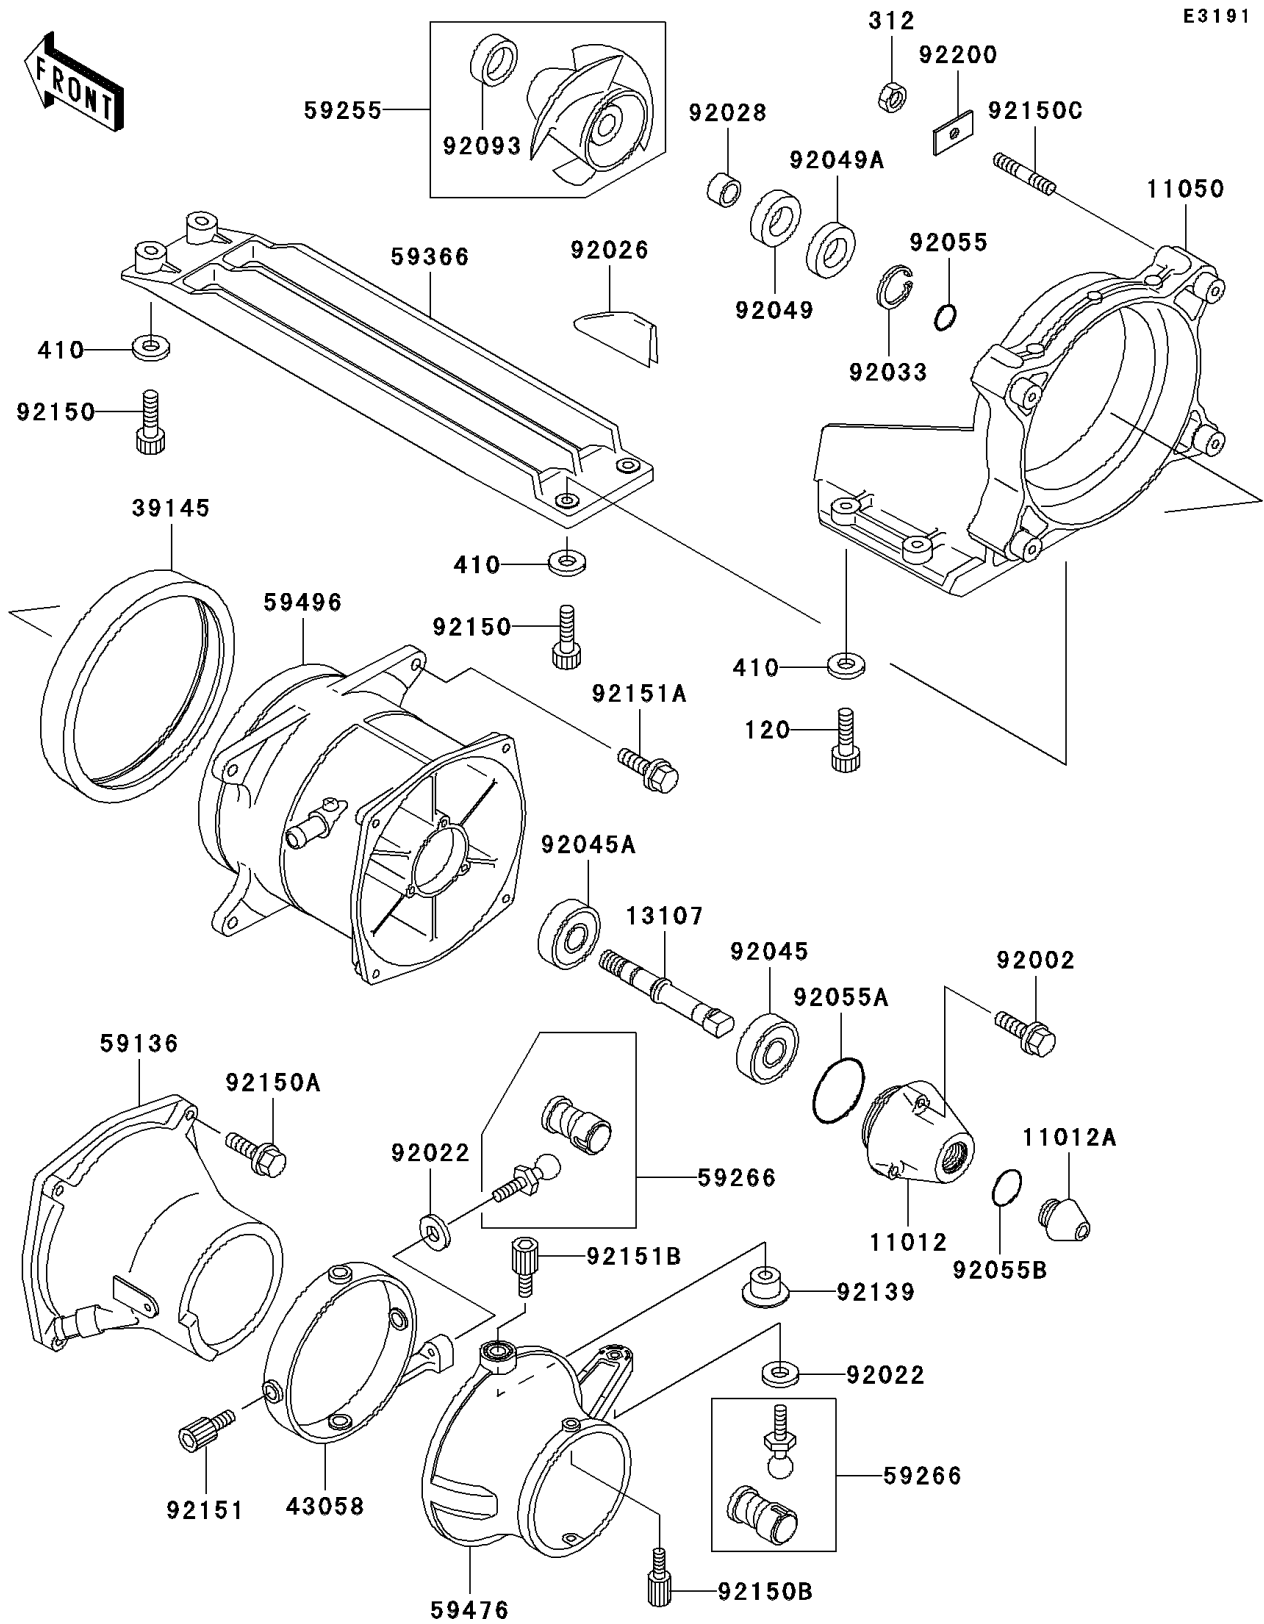

# 2001 1100 Zxi PARTS DIAGRAM

Jet Pump

## 2001 1100 Zxi PARTS LIST

### Jet Pump

ITEM NAME	PART NUMBER	QUANTITY
BOLT-SOCKET,6X20 (Ref # 120)	120R0620	4
NUT-HEX,6MM (Ref # 312)	312R0600	2
WASHER-PLAIN-SMALL,6MM (Ref # 410)	410S0600	8
CAP (Ref # 11012)	11012-3785	1
CAP (Ref # 11012A)	11012-3786	1
BRACKET (Ref # 11050)	11050-3726	1
SHAFT,JETPUMP (Ref # 13107)	13107-3752	1
TRIM-SEAL (Ref # 39145)	39145-3742	1
RING (Ref # 43058)	43058-3723	1
NOZZLE-PUMP (Ref # 59136)	59136-3736	1
IMPELLER-COMP (Ref # 59255)	59255-3708	1
JOINT-BALL (Ref # 59266)	59266-3707	2
GRATE (Ref # 59366)	59366-3712	1
NOZZLE-STRG (Ref # 59476)	59476-3734	1
VANE-GUIDE (Ref # 59496)	59496-3749	1
BOLT,6X30 (Ref # 92002)	92002-3726	3
WASHER (Ref # 92022)	92022-567	2
SPACER (Ref # 92026)	92026-3731	3
BUSHING (Ref # 92028)	92028-3756	1
RING-SNAP (Ref # 92033)	92033-3725	1
BEARING-BALL,62022RD (Ref # 92045)	92045-3721	1
BEARING-BALL (Ref # 92045A)	92045-3727	1
SEAL-OIL,SCJ30X50X7 (Ref # 92049)	92049-3720	1
SEAL-OIL,SCY30X50X7 (Ref # 92049A)	92049-3721	1
RING-O,OIL FILTER (Ref # 92055)	92055-1011	1
RING-O (Ref # 92055A)	92055-3741	1
RING-O (Ref # 92055B)	92055-3744	1
SEAL,JET PUMP (Ref # 92093)	92093-3739	1
BUSHING (Ref # 92139)	92139-3701	2

### Jet Pump

ITEM NAME	PART NUMBER	QUANTITY
BOLT,SOCKET,6X18 (Ref # 92150)	92150-3775	4
BOLT,8X35 (Ref # 92150A)	92150-3792	4
BOLT (Ref # 92150B)	92150-3808	2
BOLT (Ref # 92150C)	92150-3829	2
BOLT (Ref # 92151)	92151-3705	2
BOLT,10X30 (Ref # 92151A)	92151-3706	4
BOLT (Ref # 92151B)	92151-3710	2
WASHER (Ref # 92200)	92200-3740	2