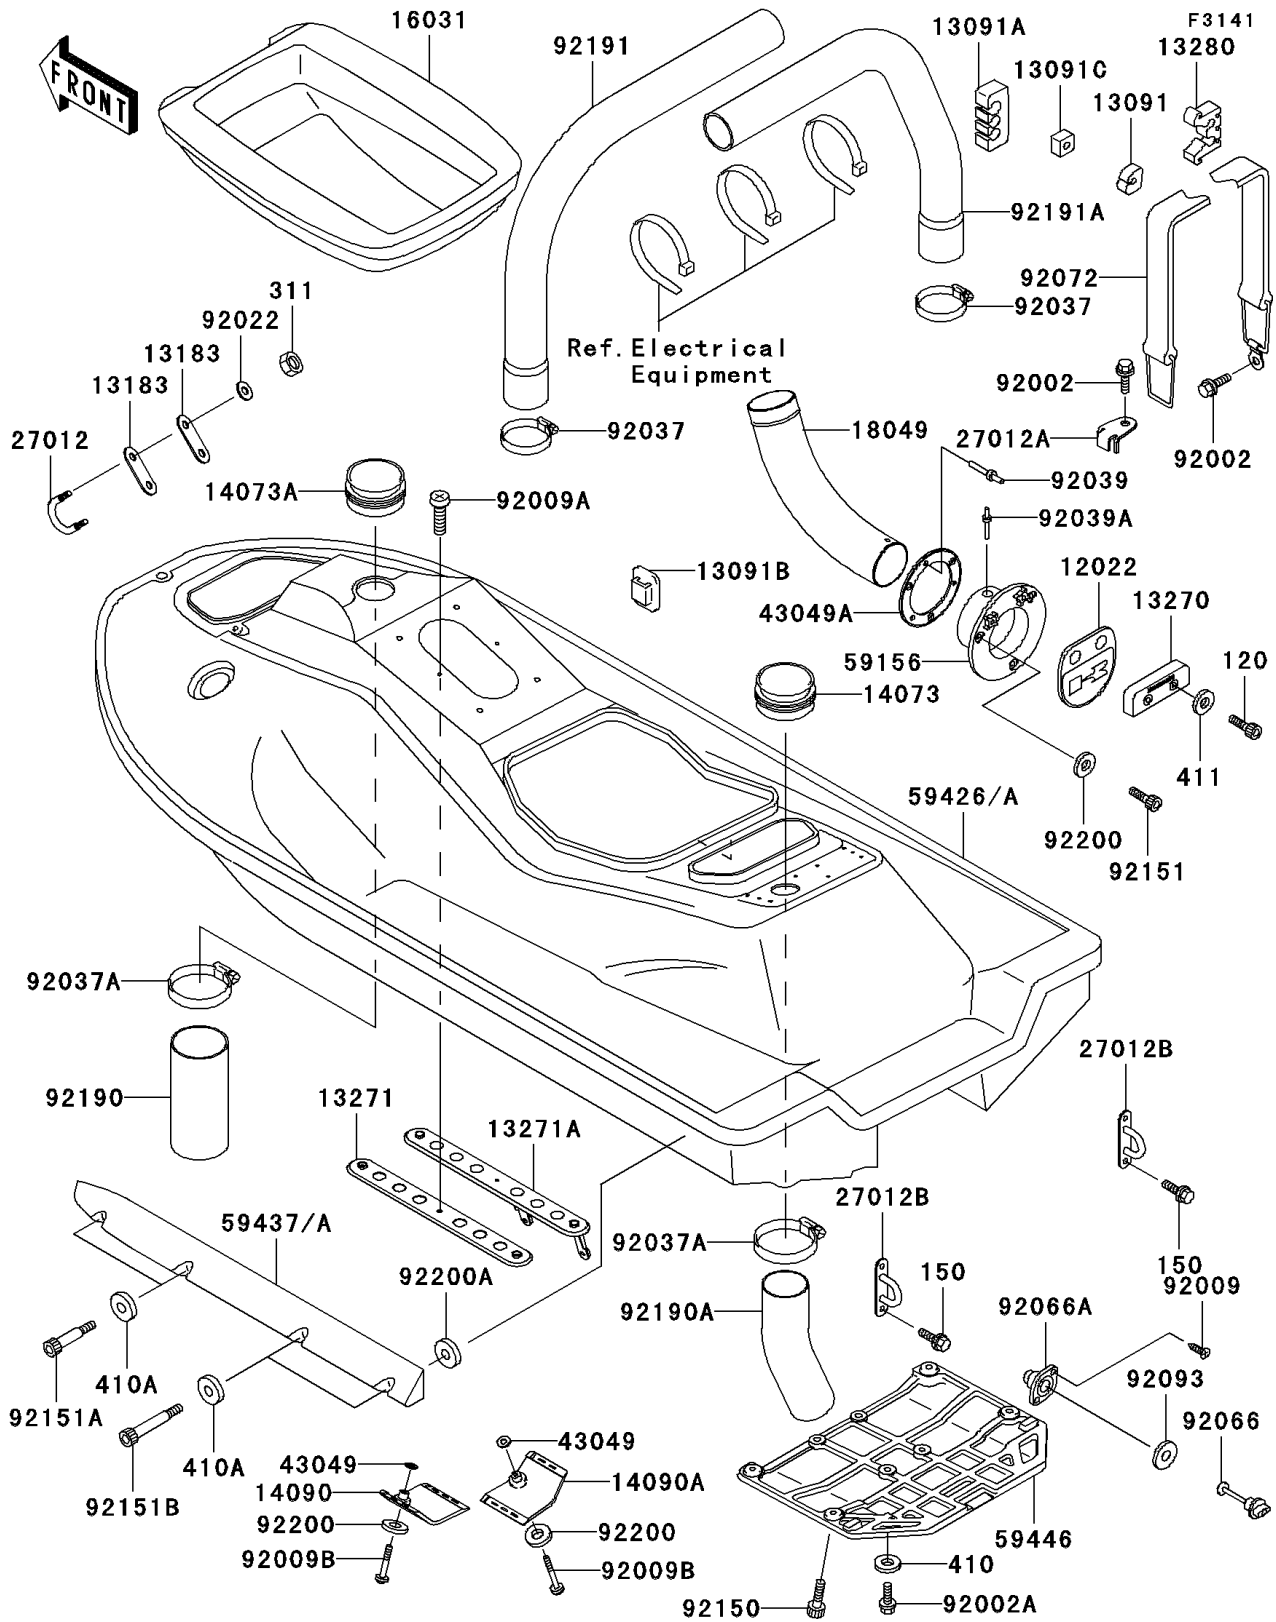

2001 1100 Zxi PARTS DIAGRAM

Hull

2001 1100 Zxi PARTS LIST

Hull

ITEM NAME	PART NUMBER	QUANTITY
VALVE-REED (Ref # 12022)	12022-3706	1
HOLDER (Ref # 13091)	13091-3712	3
HOLDER,TUBE (Ref # 13091A)	13091-3758	3
HOLDER,BAND (Ref # 13091B)	13091-3764	8
HOLDER (Ref # 13091C)	13091-3804	1
PLATE (Ref # 13183)	13183-3809	2
PLATE (Ref # 13270)	13270-3785	1
PLATE,HANDLE POLE BRACKET (Ref # 13271)	13271-3803	1
PLATE,HANDLE POLE BRACKET (Ref # 13271A)	13271-3805	1
HOLDER,FUEL FILTER (Ref # 13280)	13280-3705	1
DUCT,AIR INTAKE (Ref # 14073)	14073-3750	1
DUCT,AIR INTAKE (Ref # 14073A)	14073-3762	1
COVER,RAM,LH (Ref # 14090)	14090-3787	1
COVER,RAM,RH (Ref # 14090A)	14090-3788	1
FLOAT,TANK (Ref # 16031)	16031-3901	1
PIPE-EXHAUST (Ref # 18049)	18049-3755	1
HOOK (Ref # 27012)	27012-3776	1
HOOK,WATER MUFFLER (Ref # 27012A)	27012-3777	2
HOOK,REAR (Ref # 27012B)	27012-3782	2
PACKING (Ref # 43049)	43049-3710	2
PACKING (Ref # 43049A)	43049-3711	1
PIPE-TAIL (Ref # 59156)	59156-3714	1
HULL-COMP,S.YELLOW (Ref # 59426)	59426-3887-7H	1
STABILIZER,LH,F.BLACK (Ref # 59437)	59437-3711-6Z	1
STABILIZER,RH,F.BLACK (Ref # 59437A)	59437-3712-6Z	1
COVER-JET PUMP (Ref # 59446)	59446-3745	1
BOLT,6X16 (Ref # 92002)	92002-3728	4
BOLT,6X20 (Ref # 92002A)	92002-3755	4
SCREW,TAPPING,4X14 (Ref # 92009)	92009-3755	2