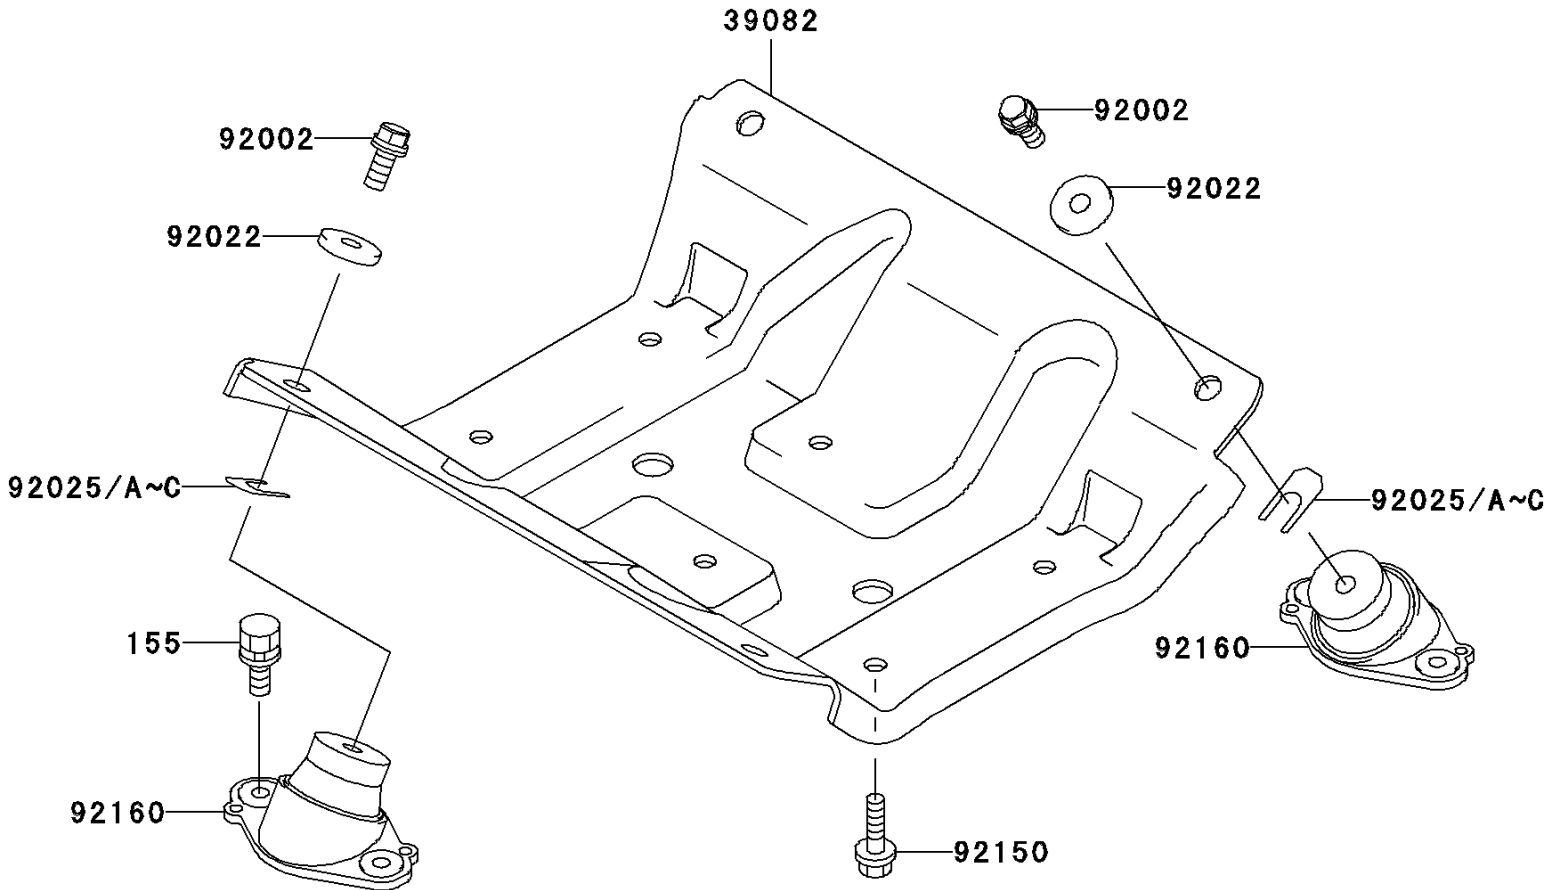

2001 1100 Zxi PARTS DIAGRAM

Engine Mount

F3144

2001 1100 Zxi PARTS LIST

Engine Mount

ITEM NAME	PART NUMBER	QUANTITY
BOLT-WSP-SMALL,8X20 (Ref # 155)	155R0820	8
MOUNT-ENGINE (Ref # 39082)	39082-3710	1
BOLT,10X25 (Ref # 92002)	92002-3770	4
WASHER,32X10.5X4 (Ref # 92022)	92022-3023	4
SHIM,T=0.3MM (Ref # 92025)	92025-3705	AR
SHIM,T=0.5MM (Ref # 92025A)	92025-3706	AR
SHIM,T=1.0MM (Ref # 92025B)	92025-3707	AR
SHIM,T=1.5MM (Ref # 92025C)	92025-3708	AR
BOLT,10X25 (Ref # 92150)	92150-3818	6
DAMPER,ENGINE MOUNT (Ref # 92160)	92160-3838	4