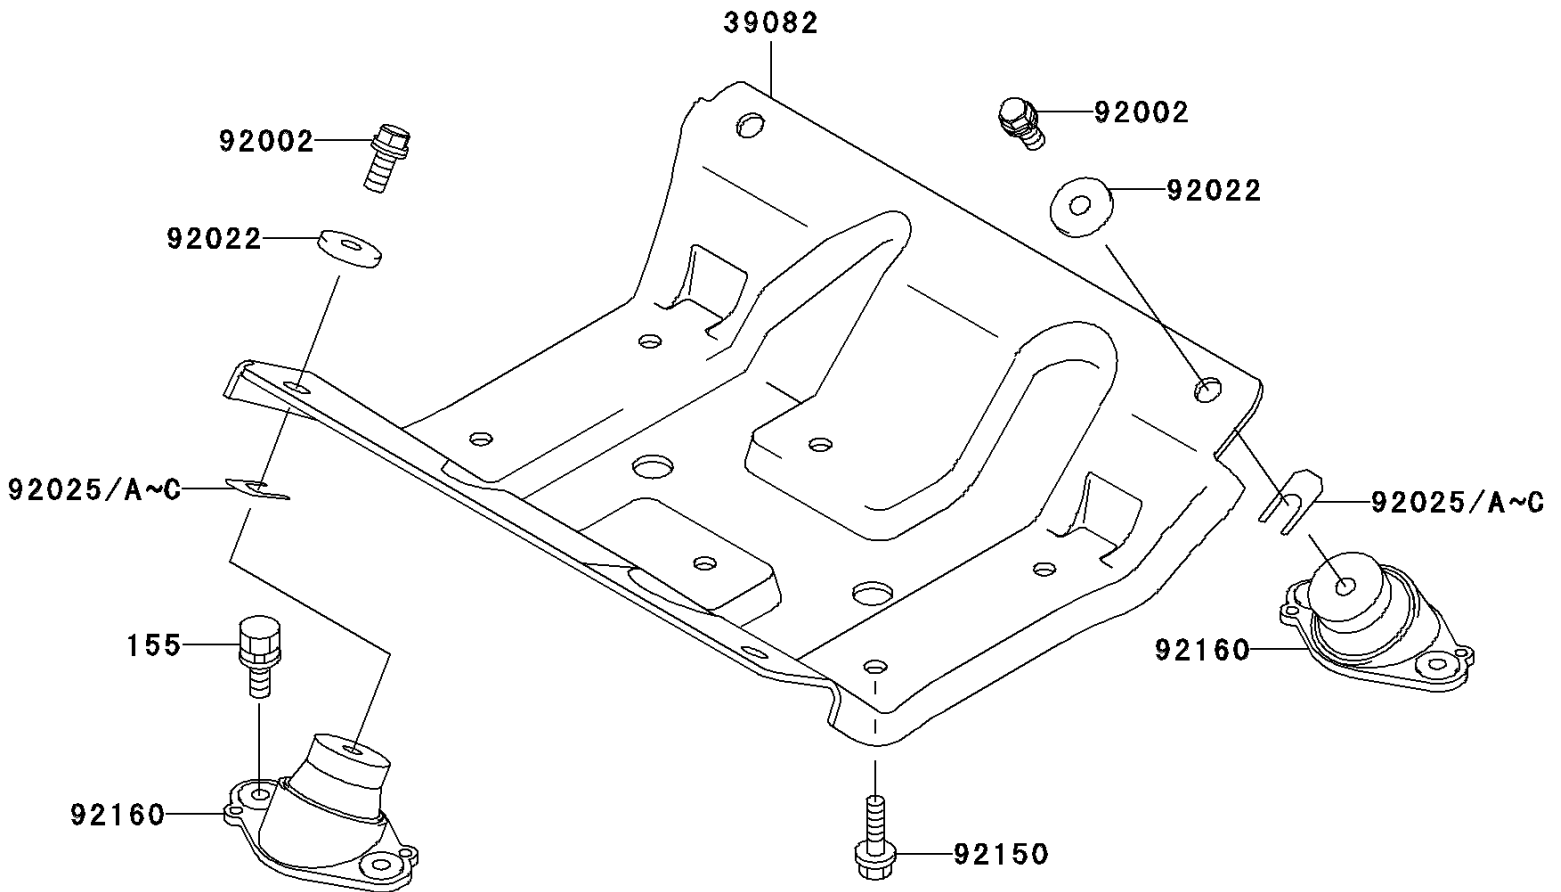

# 2001 1100 Zxi PARTS DIAGRAM

Engine Mount

F3144

## 2001 1100 Zxi PARTS LIST

### Engine Mount

ITEM NAME	PART NUMBER	QUANTITY
BOLT-WSP-SMALL,8X20 (Ref # 155)	155R0820	8
MOUNT-ENGINE (Ref # 39082)	39082-3710	1
BOLT,10X25 (Ref # 92002)	92002-3770	4
WASHER,32X10.5X4 (Ref # 92022)	92022-3023	4
SHIM,T=0.3MM (Ref # 92025)	92025-3705	AR
SHIM,T=0.5MM (Ref # 92025A)	92025-3706	AR
SHIM,T=1.0MM (Ref # 92025B)	92025-3707	AR
SHIM,T=1.5MM (Ref # 92025C)	92025-3708	AR
BOLT,10X25 (Ref # 92150)	92150-3818	6
DAMPER,ENGINE MOUNT (Ref # 92160)	92160-3838	4