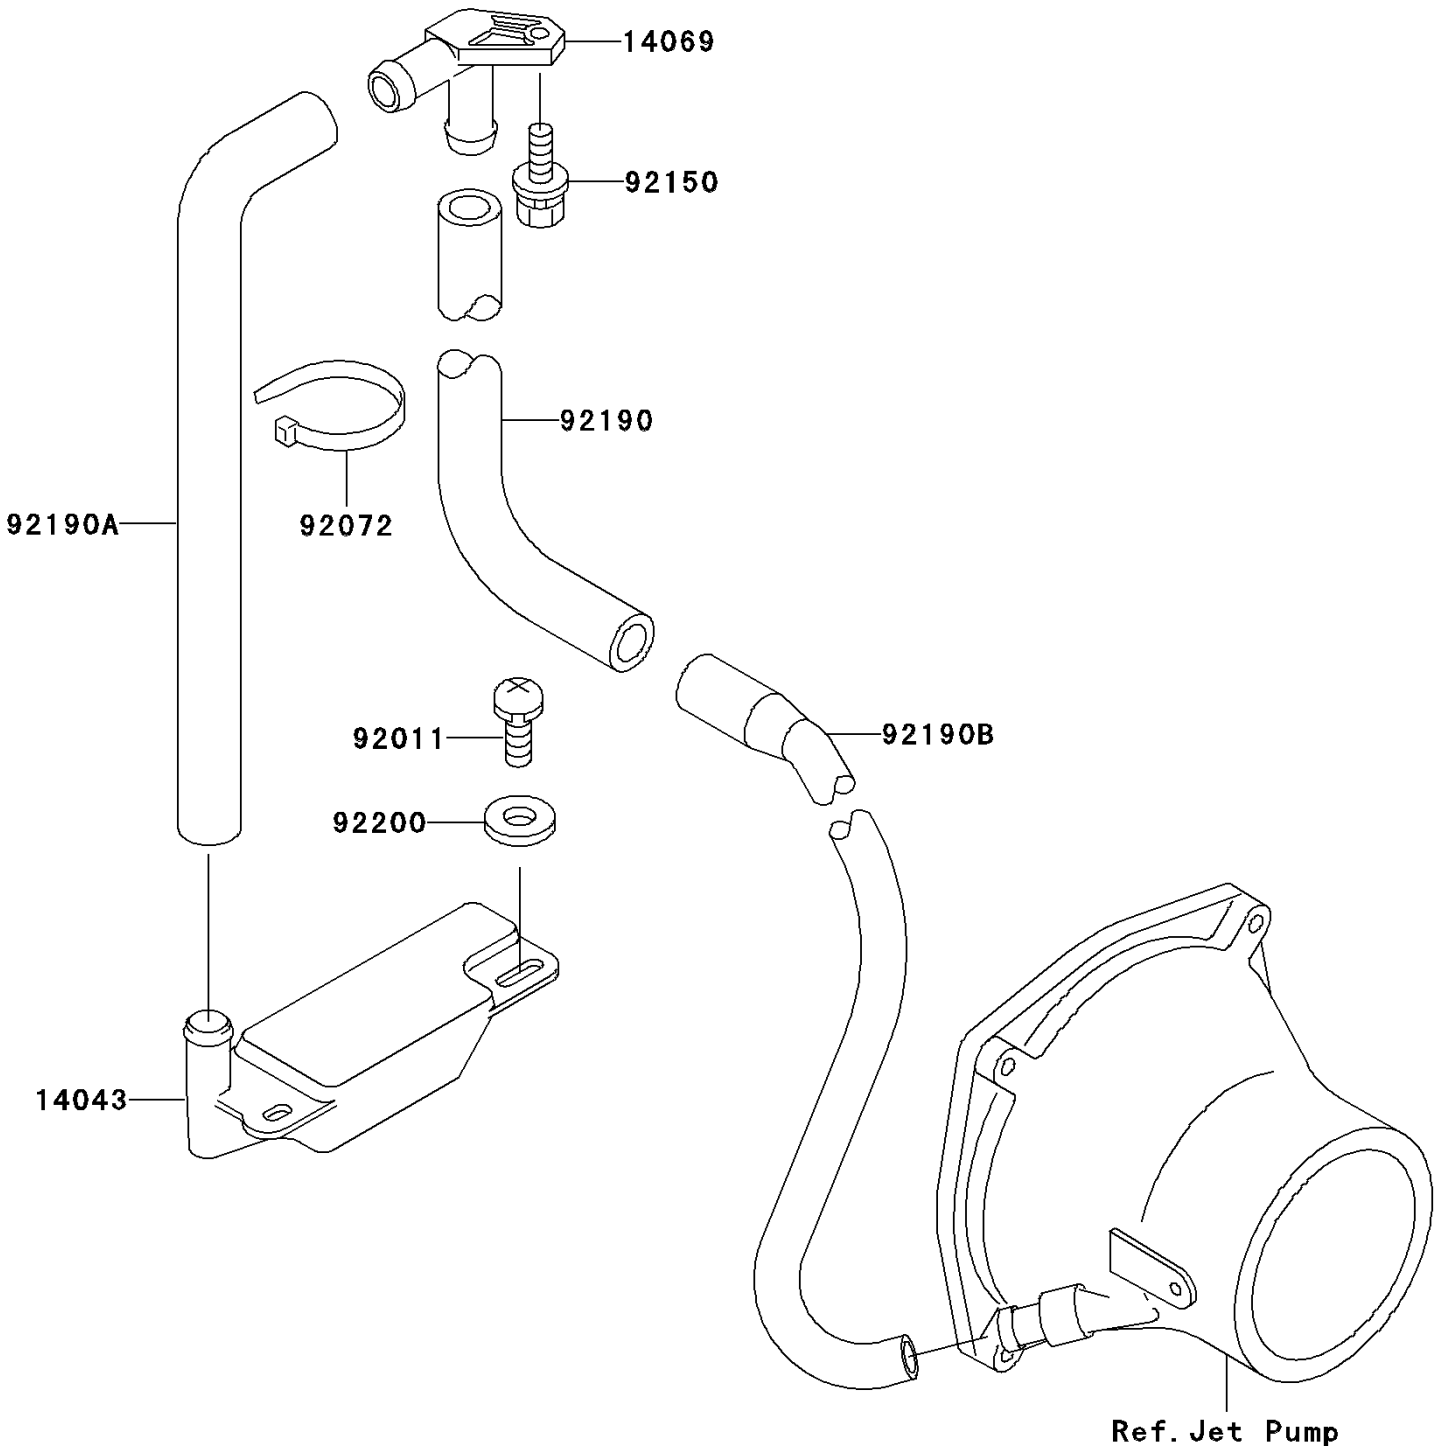

# 2001 1100 Zxi PARTS DIAGRAM

Bilge System

F3145

## 2001 1100 Zxi PARTS LIST

### Bilge System

ITEM NAME	PART NUMBER	QUANTITY
FILTER (Ref # 14043)	14043-3708	1
BREATHER (Ref # 14069)	14069-3708	1
SCREW,TAPPING (Ref # 92011)	92011-561	2
BAND,L=292.1 (Ref # 92072)	92072-3509	1
BOLT,6X18 (Ref # 92150)	92150-3729	1
TUBE,BREATHER-HULL (Ref # 92190)	92190-3968	1
TUBE,FILTER-BREATHER (Ref # 92190A)	92190-3969	1
TUBE,HULL-NOZZLE (Ref # 92190B)	92190-3971	1
WASHER,5.9X16X1.5 (Ref # 92200)	92200-3714	2