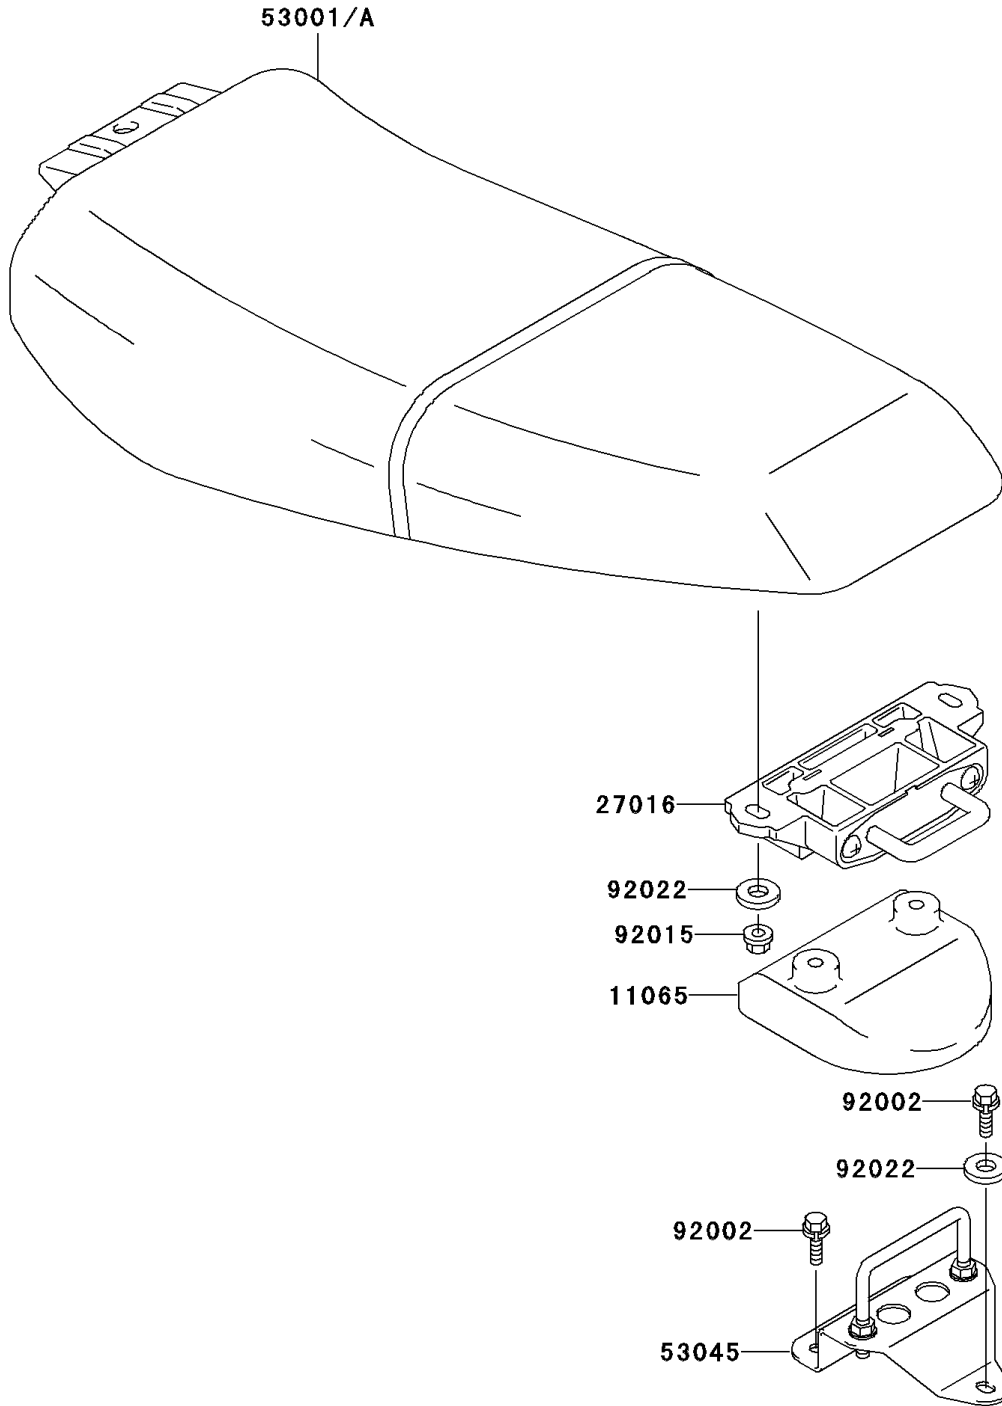

2001 1100 Zxi PARTS DIAGRAM

Seat

F3146

2001 1100 Zxi PARTS LIST

Seat

| ITEM NAME | PART NUMBER | QUANTITY |
|-----------------------------------|---------------|----------|
| CAP,SEAT LOCK HOOK (Ref # 11065) | 11065-3702 | 1 |
| LOCK-ASSY,SEAT (Ref # 27016) | 27016-3731 | 1 |
| SEAT-ASSY,BLACK (Ref # 53001) | 53001-3742-MA | 1 |
| HOOK-ASSY,SEAT LOCK (Ref # 53045) | 53045-3706 | 1 |
| BOLT,6X25 (Ref # 92002) | 92002-3714 | 3 |
| NUT,6MM (Ref # 92015) | 92015-3767 | 2 |
| WASHER,6.5X20X1.5 (Ref # 92022) | 92022-3710 | 3 |