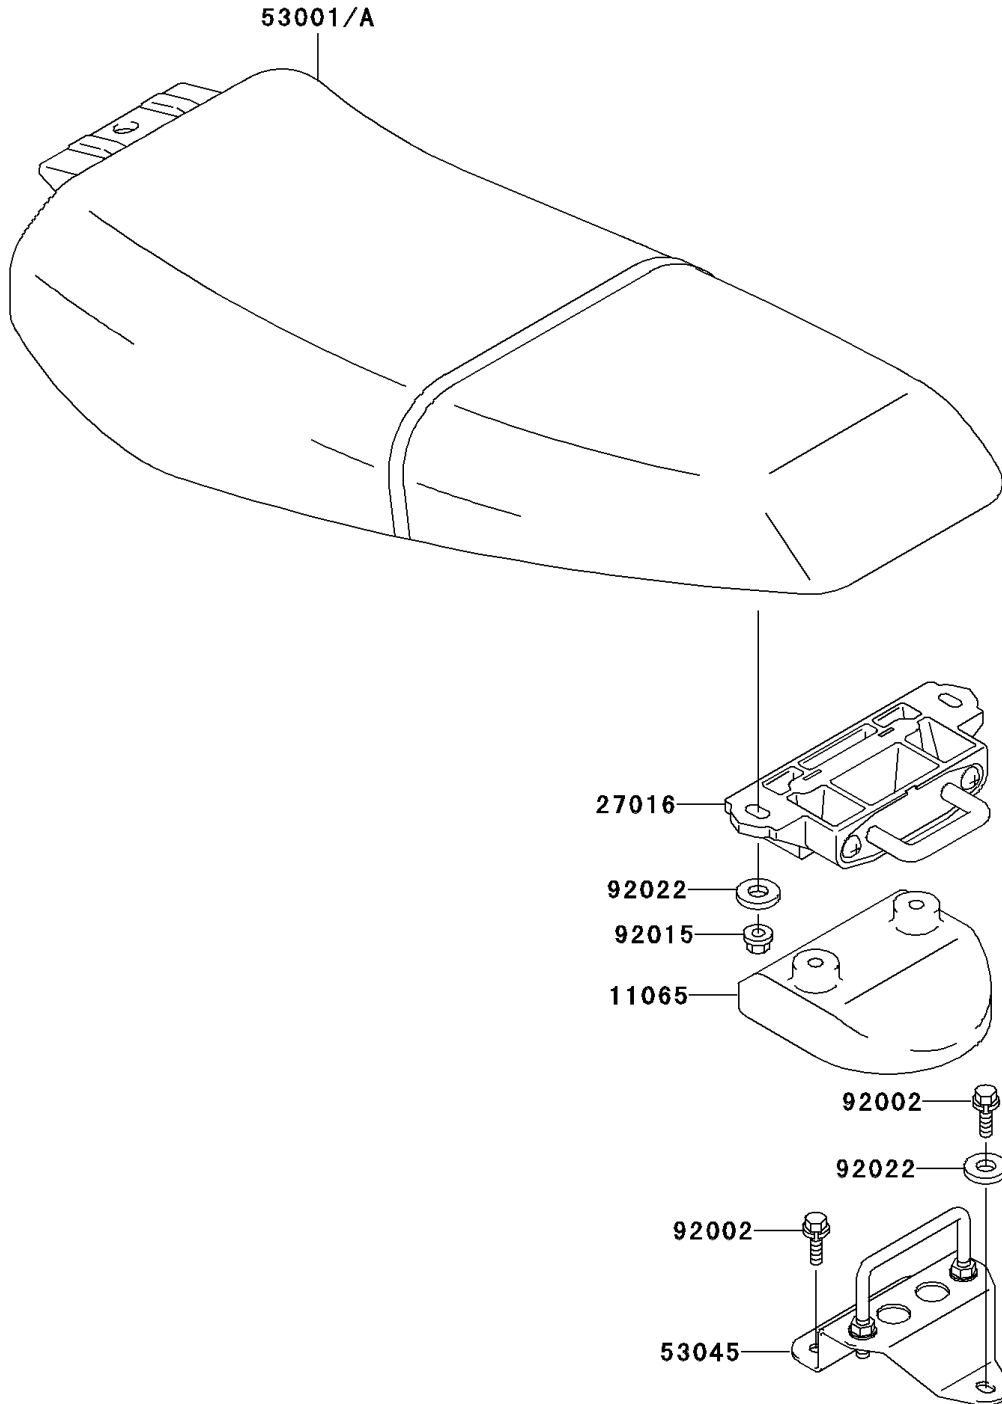

2001 1100 Zxi PARTS DIAGRAM

Seat

F3146

2001 1100 Zxi PARTS LIST

Seat

ITEM NAME	PART NUMBER	QUANTITY
CAP,SEAT LOCK HOOK (Ref # 11065)	11065-3702	1
LOCK-ASSY,SEAT (Ref # 27016)	27016-3731	1
SEAT-ASSY,BLACK (Ref # 53001)	53001-3742-MA	1
HOOK-ASSY,SEAT LOCK (Ref # 53045)	53045-3706	1
BOLT,6X25 (Ref # 92002)	92002-3714	3
NUT,6MM (Ref # 92015)	92015-3767	2
WASHER,6.5X20X1.5 (Ref # 92022)	92022-3710	3