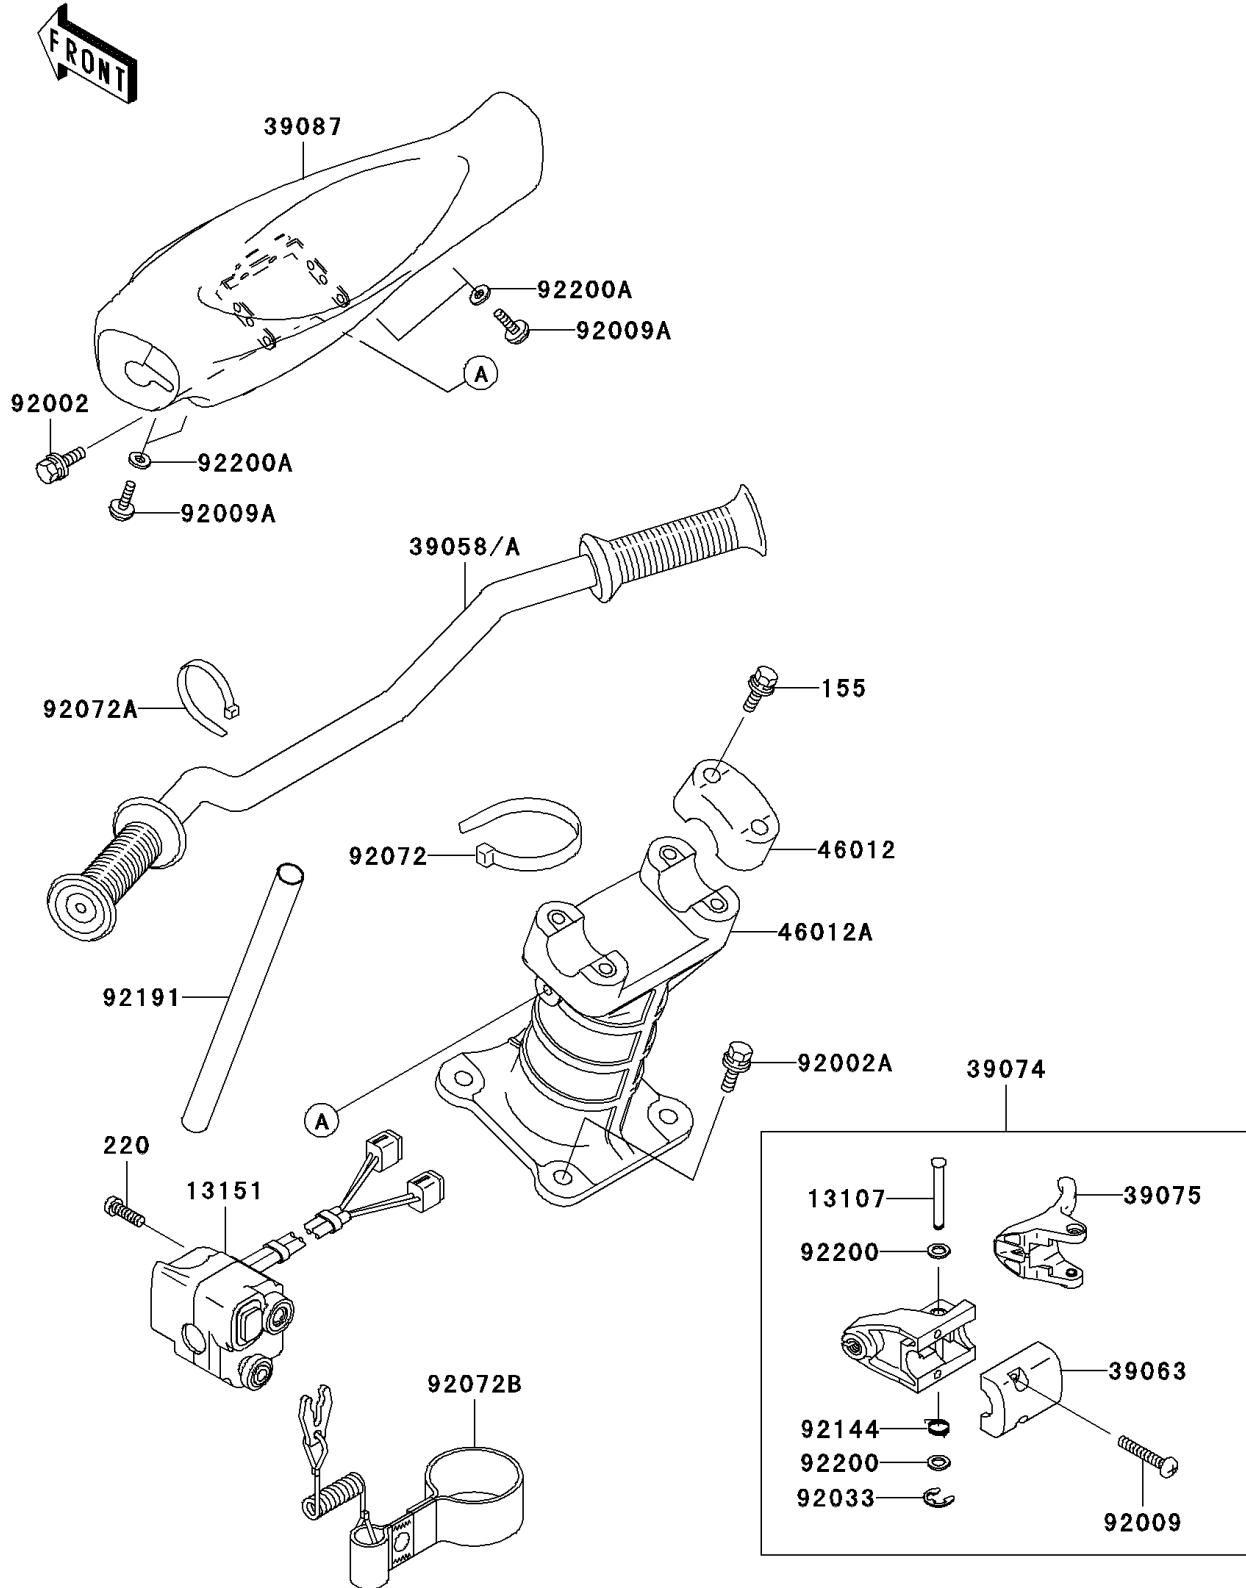

2001 1100 Zxi PARTS DIAGRAM

Handlebar

F3172

2001 1100 Zxi PARTS LIST

Handlebar

| ITEM NAME | PART NUMBER | QUANTITY |
|---|---------------|----------|
| BOLT-WSP-SMALL,8X35 (Ref # 155) | 155R0835 | 4 |
| SCREW-PAN-CROS,5X30 (Ref # 220) | 220R0530 | 3 |
| SHAFT (Ref # 13107) | 13107-3740 | 1 |
| SWITCH-COMP,STOP&START&TRIM (Ref # 13151) | 13151-3737 | 1 |
| HANDLE-COMP,F.BLACK (Ref # 39058) | 39058-3730-6Z | 1 |
| HOUSING-CONTROL (Ref # 39063) | 39063-3722 | 1 |
| LEVER-ASSY-THROTTLE (Ref # 39074) | 39074-3725 | 1 |
| LEVER-THROTTLE (Ref # 39075) | 39075-3714 | 1 |
| PAD-HANDLE,BLACK (Ref # 39087) | 39087-3726-MA | 1 |
| HOLDER-HANDLE,UPP (Ref # 46012) | 46012-3720 | 2 |
| HOLDER-HANDLE,LWR (Ref # 46012A) | 46012-3724 | 1 |
| BOLT,6X12 (Ref # 92002) | 92002-3763 | 2 |
| BOLT,8X25 (Ref # 92002A) | 92002-3774 | 4 |
| SCREW,6X30 (Ref # 92009) | 92009-3837 | 2 |
| SCREW,4X12 (Ref # 92009A) | 92009-3843 | 4 |
| RING-SNAP (Ref # 92033) | 92033-3723 | 1 |
| BAND,L=292.1 (Ref # 92072) | 92072-3509 | 1 |
| BAND,L=201 (Ref # 92072A) | 92072-3778 | 1 |
| BAND,TETHER SWITCH (Ref # 92072B) | 92072-3784 | 1 |
| SPRING (Ref # 92144) | 92144-3749 | 1 |
| TUBE,22X24X165 (Ref # 92191) | 92191-3861 | 1 |
| WASHER (Ref # 92200) | 92200-3738 | 2 |
| WASHER,4.3X9.7X0.8 (Ref # 92200A) | 92200-3764 | 4 |