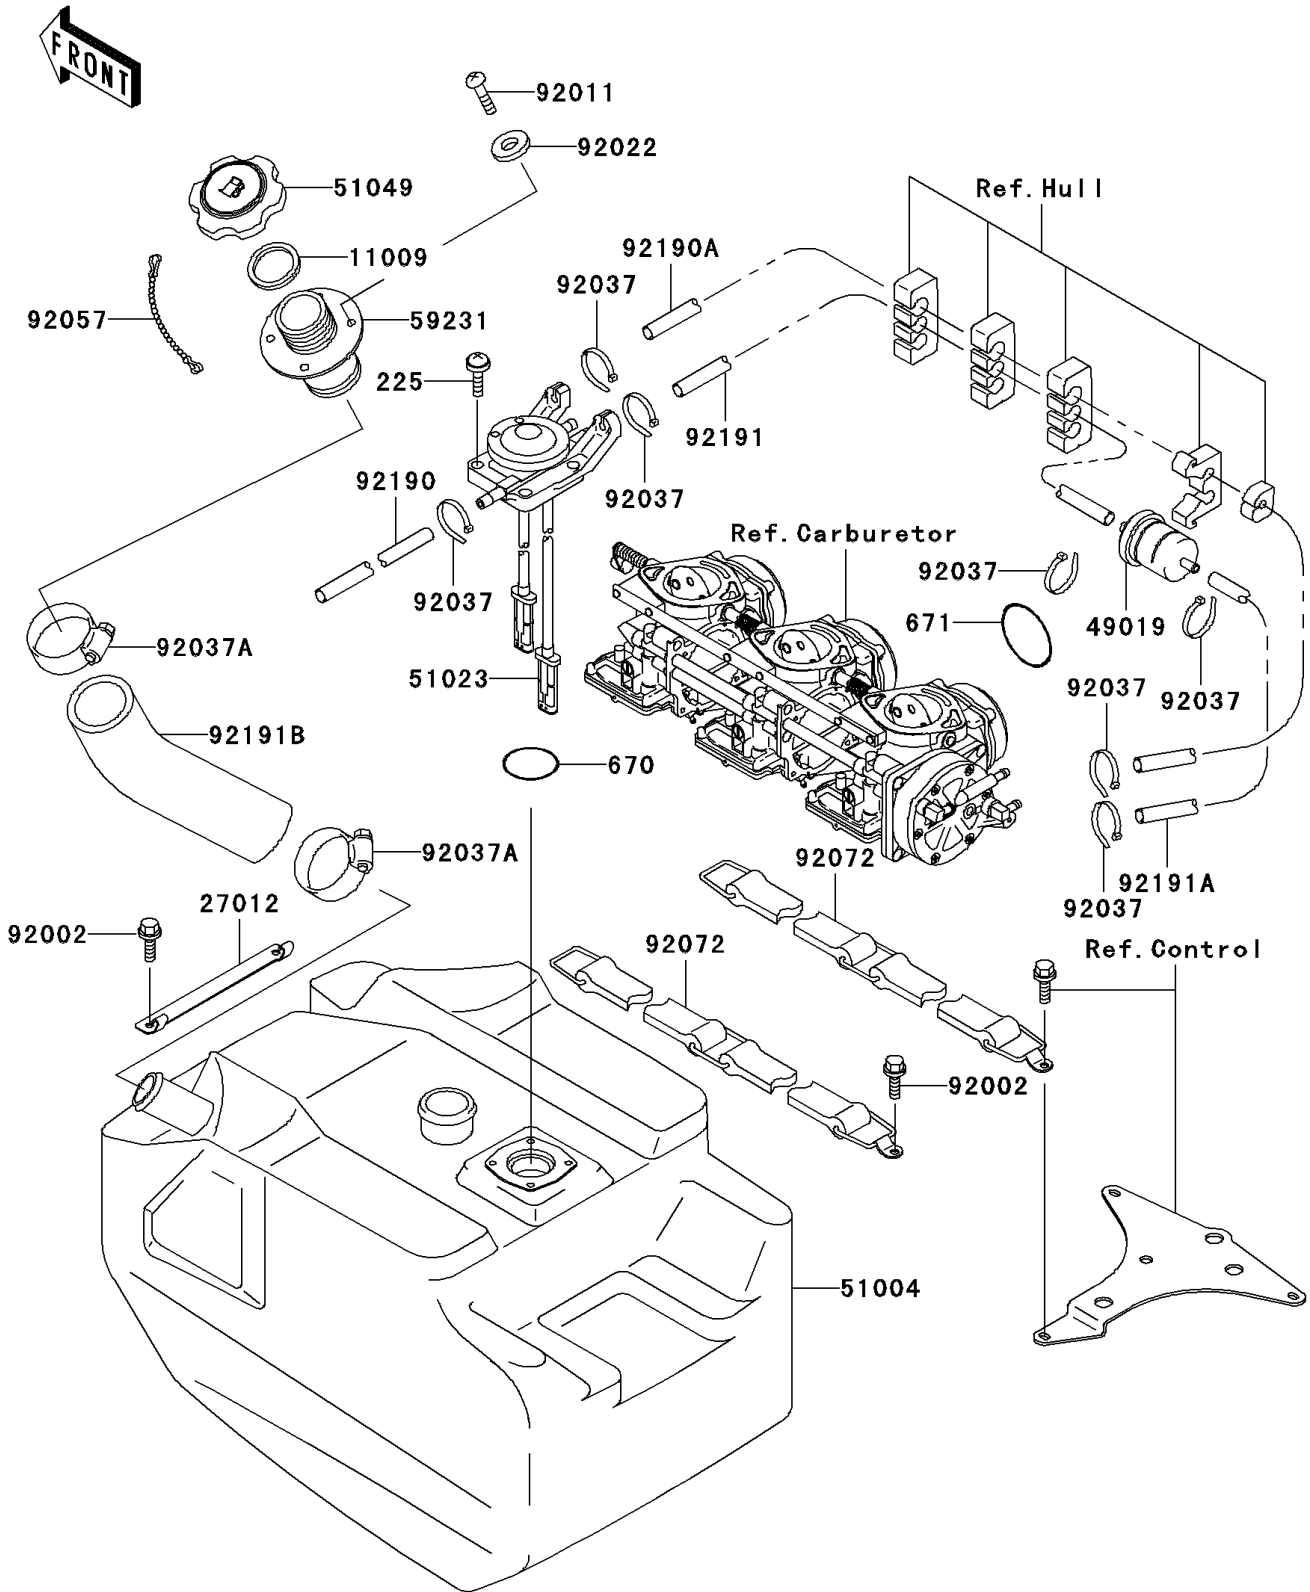

# 2001 1100 Zxi PARTS DIAGRAM

Fuel Tank

F3173

## 2001 1100 Zxi PARTS LIST

### Fuel Tank

ITEM NAME	PART NUMBER	QUANTITY
SCREW-PAN-WSP-CROS,5X20 (Ref # 225)	225R0520	4
O RING,36MM (Ref # 670)	670B3036	1
O RING,65MM (Ref # 671)	671B2565	1
GASKET,TANK CAP (Ref # 11009)	11009-3020	1
HOOK,BOW EYE (Ref # 27012)	27012-3766	1
FILTER-FUEL (Ref # 49019)	49019-3712	1
TANK-FUEL (Ref # 51004)	51004-3725	1
TAP-ASSY,FUEL (Ref # 51023)	51023-3734	1
CAP-TANK,FUEL (Ref # 51049)	51049-3714	1
FILLER,FUEL TANK (Ref # 59231)	59231-3716	1
BOLT,6X16 (Ref # 92002)	92002-3728	3
SCREW (Ref # 92011)	92011-562	4
WASHER (Ref # 92022)	92022-563	4
CLAMP (Ref # 92037)	92037-1173	7
CLAMP (Ref # 92037A)	92037-3009	2
CHAIN,COVER,L=100 (Ref # 92057)	92057-3704	1
BAND,FUEL TANK (Ref # 92072)	92072-3797	2
TUBE,5.8X10.8X860 (Ref # 92190)	92190-3853	1
TUBE,"RETURN" (Ref # 92190A)	92190-3988	1
TUBE,"ON",5.8X10.8X270 (Ref # 92191)	92191-3708	1
TUBE,"ON",5.8X10.8X940 (Ref # 92191A)	92191-3715	1
TUBE,FUEL TANK-FILLER (Ref # 92191B)	92191-3755	1