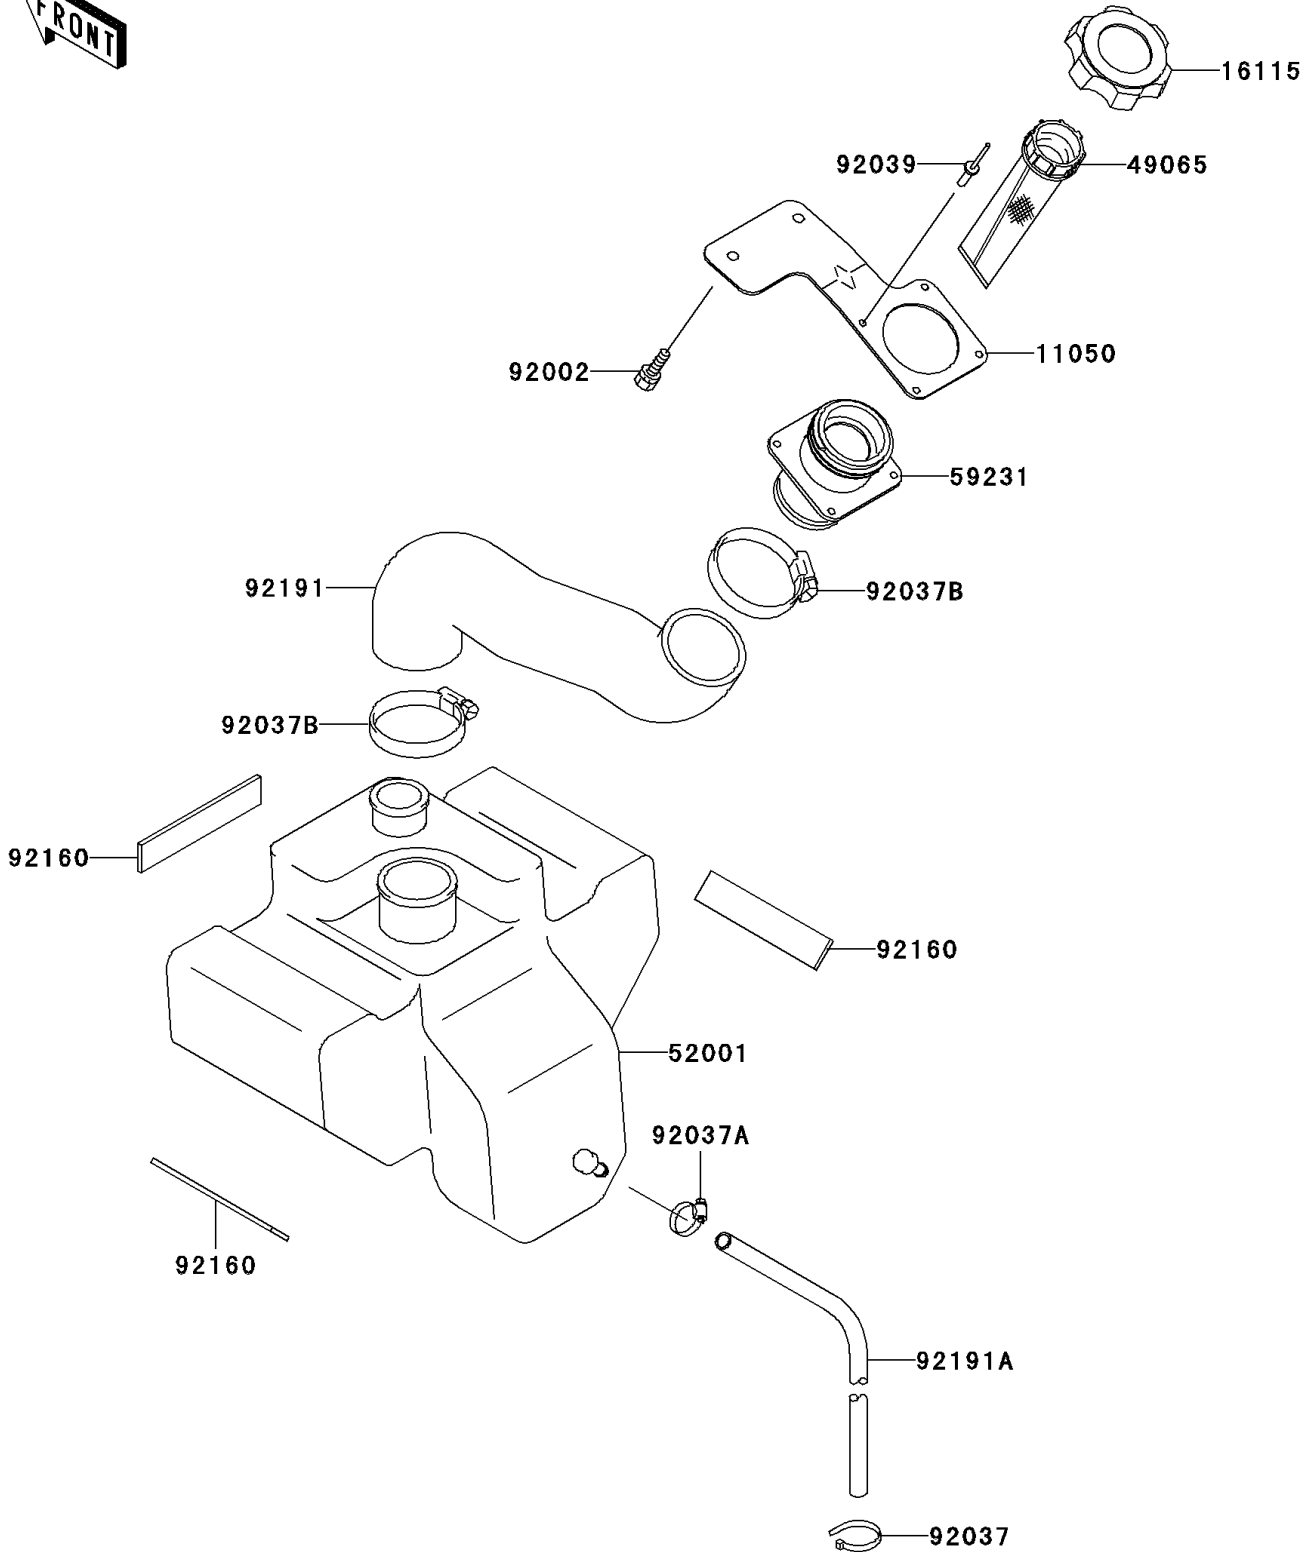

2001 1100 Zxi PARTS DIAGRAM

Oil Tank

F3174

2001 1100 Zxi PARTS LIST

Oil Tank

ITEM NAME	PART NUMBER	QUANTITY
BRACKET,OIL FILLER (Ref # 11050)	11050-3783	1
CAP-OIL FILLER (Ref # 16115)	16115-3720	1
FILTER-OIL (Ref # 49065)	49065-3703	1
TANK-OIL (Ref # 52001)	52001-3729	1
FILLER (Ref # 59231)	59231-3715	1
BOLT,6X16 (Ref # 92002)	92002-3728	2
CLAMP (Ref # 92037)	92037-1173	1
CLAMP (Ref # 92037A)	92037-3726	1
CLAMP (Ref # 92037B)	92037-509	2
RIVET (Ref # 92039)	92039-3748	4
DAMPER (Ref # 92160)	92160-3840	3
TUBE (Ref # 92191)	92191-3819	1
TUBE,5.8X10.8X140 (Ref # 92191A)	92191-3823	1