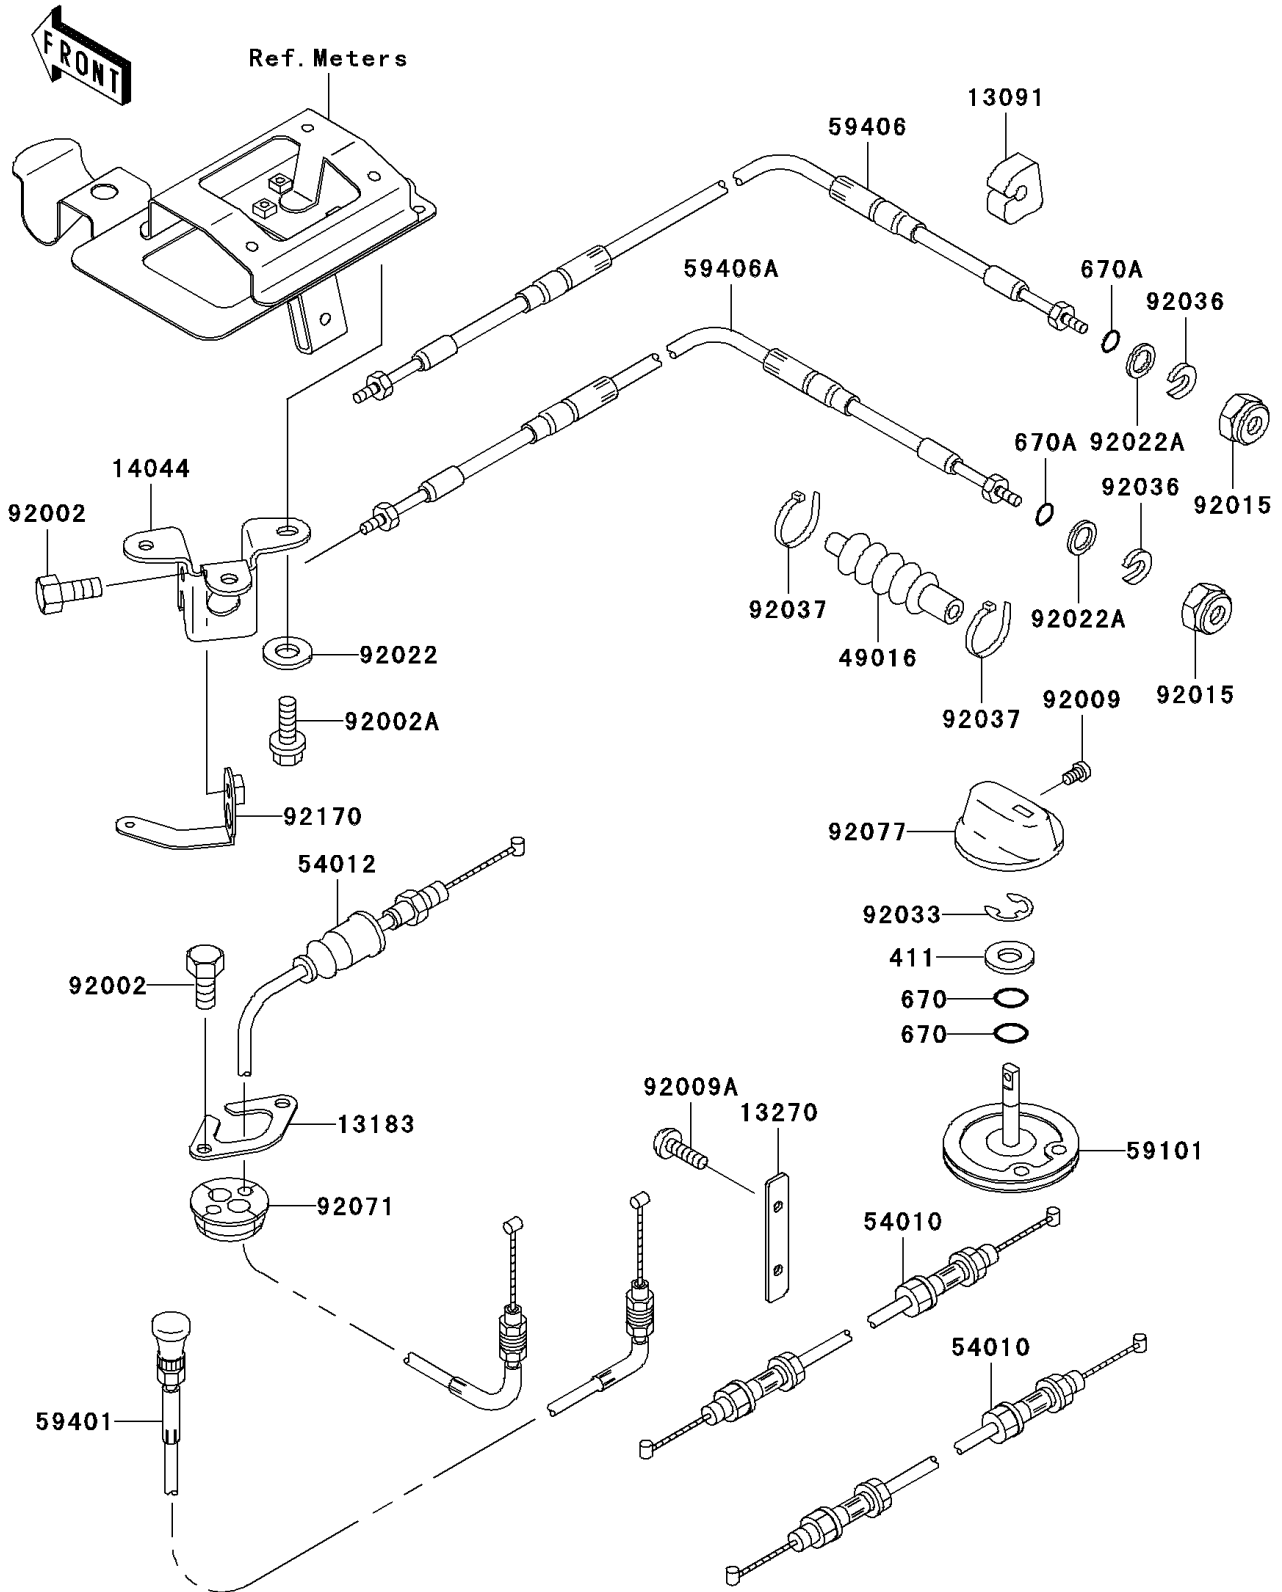

2001 1100 Zxi PARTS DIAGRAM

Cables

F3175

2001 1100 Zxi PARTS LIST

Cables

ITEM NAME	PART NUMBER	QUANTITY
WASHER-PLAIN,8MM (Ref # 411)	411S0800	1
O RING,8MM (Ref # 670)	670B1508	2
O RING,11MM (Ref # 670A)	670B2011	2
HOLDER (Ref # 13091)	13091-3712	1
PLATE (Ref # 13183)	13183-3810	1
PLATE,FUEL TAP (Ref # 13270)	13270-3798	1
HOLDER-CABLE,STEERING (Ref # 14044)	14044-3730	1
COVER-SEAL,TILT CABLE (Ref # 49016)	49016-3702	1
CABLE,FUEL TAP (Ref # 54010)	54010-3710	2
CABLE-THROTTLE (Ref # 54012)	54012-3758	1
REEL,SHIFT CABLE (Ref # 59101)	59101-3709	1
CABLE-CHOKE (Ref # 59401)	59401-3717	1
CABLE-STRG (Ref # 59406)	59406-3757	1
CABLE-STRG,TILT (Ref # 59406A)	59406-3759	1
BOLT,6X16 (Ref # 92002)	92002-3728	3
BOLT,6X20 (Ref # 92002A)	92002-3755	3
SCREW,4X8 (Ref # 92009)	92009-3729	1
SCREW,5X16 (Ref # 92009A)	92009-3789	2
NUT,20MM (Ref # 92015)	92015-526	2
WASHER,6.5X20X1.5 (Ref # 92022)	92022-3710	3
WASHER (Ref # 92022A)	92022-535	2
RING-SNAP,7MM (Ref # 92033)	92033-3704	1
RING-SNAP (Ref # 92036)	92036-501	2
CLAMP (Ref # 92037)	92037-1173	2
GROMMET,HARNESS (Ref # 92071)	92071-3790	1
KNOB,FUEL TAP (Ref # 92077)	92077-3727	1
CLAMP,STEERING CABLE (Ref # 92170)	92170-3744	1