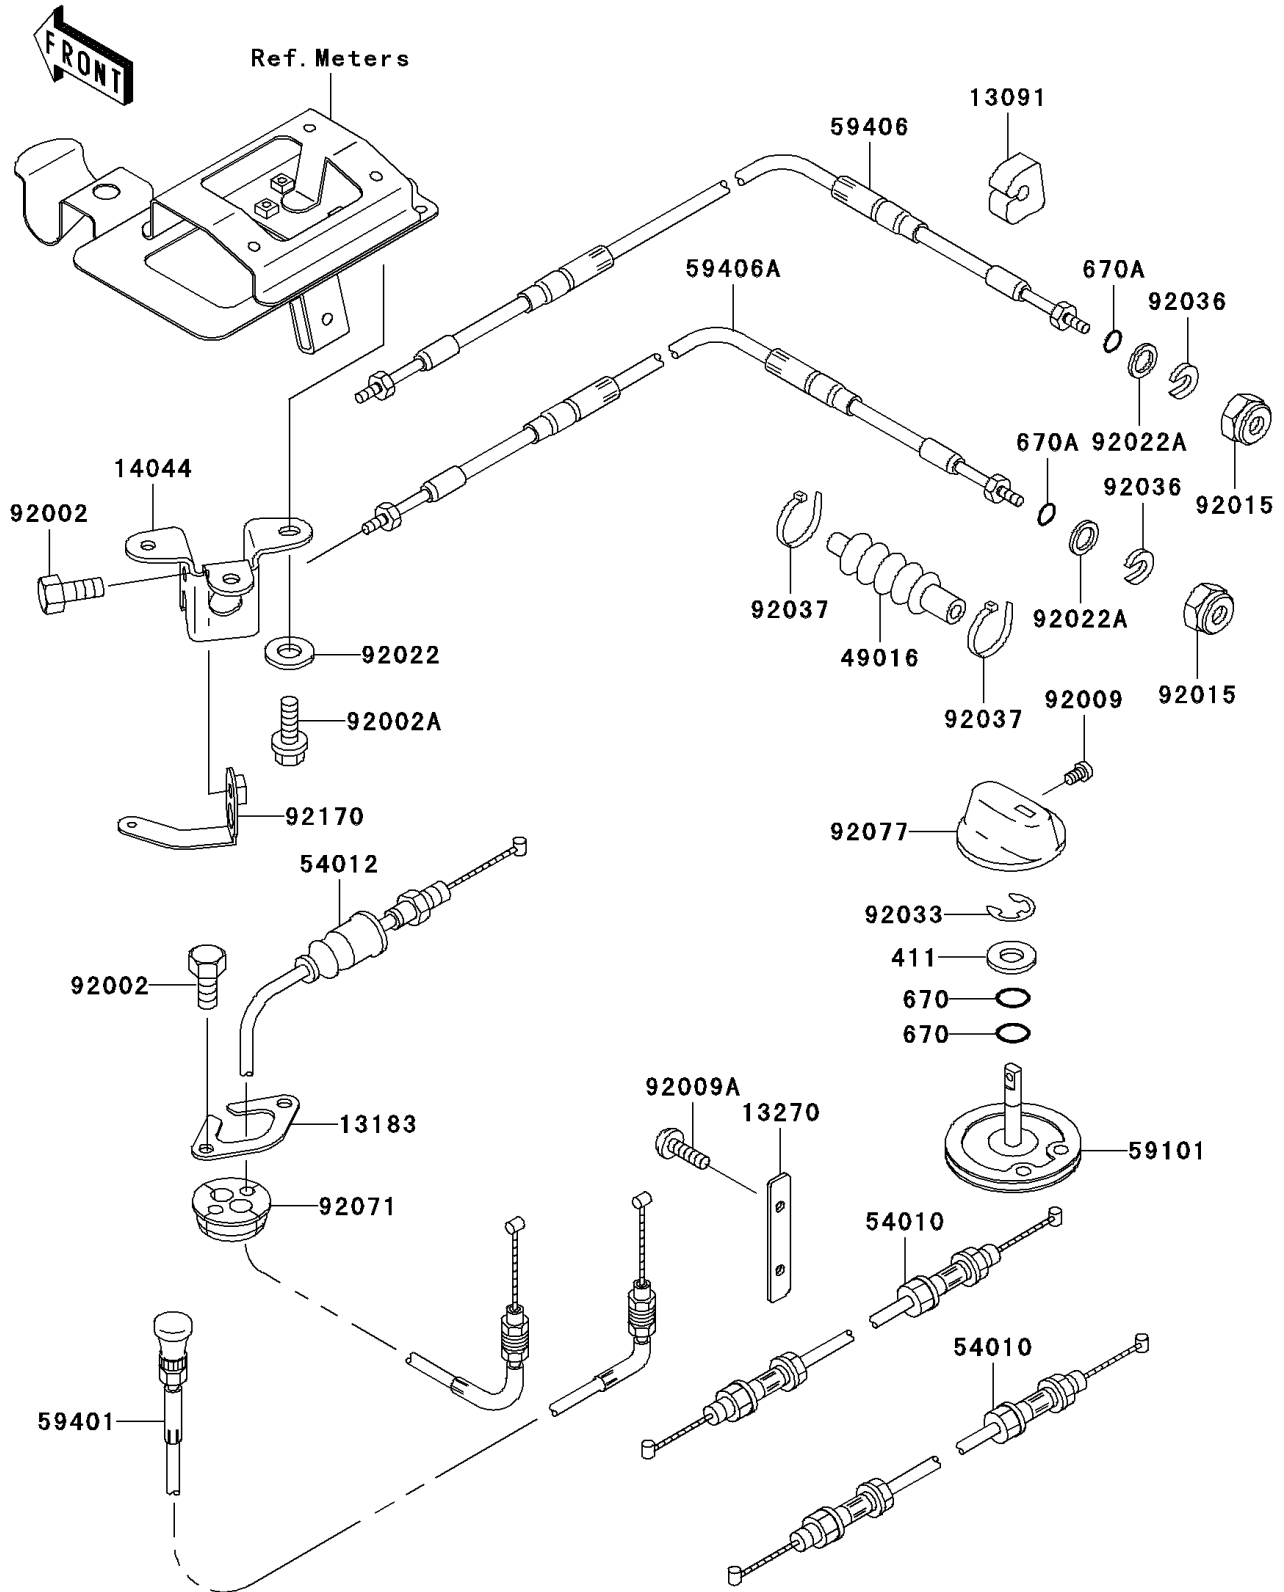

2002 1100 ZXi PARTS DIAGRAM

Cables

F3175

2002 1100 ZXi PARTS LIST

Cables

ITEM NAME	PART NUMBER	QUANTITY
WASHER-PLAIN,8MM (Ref # 411)	411S0800	1
O RING,8MM (Ref # 670)	670B1508	2
O RING,11MM (Ref # 670A)	670B2011	2
HOLDER (Ref # 13091)	13091-3712	1
PLATE (Ref # 13183)	13183-3810	1
PLATE,FUEL TAP (Ref # 13270)	13270-3798	1
HOLDER-CABLE,STEERING (Ref # 14044)	14044-3730	1
COVER-SEAL,TILT CABLE (Ref # 49016)	49016-3702	1
CABLE,FUEL TAP (Ref # 54010)	54010-3710	2
CABLE-THROTTLE (Ref # 54012)	54012-3758	1
REEL,SHIFT CABLE (Ref # 59101)	59101-3709	1
CABLE-CHOKE (Ref # 59401)	59401-3717	1
CABLE-STRG (Ref # 59406)	59406-3757	1
CABLE-STRG,TILT (Ref # 59406A)	59406-3759	1
BOLT,6X16 (Ref # 92002)	92002-3728	3
BOLT,6X20 (Ref # 92002A)	92002-3755	3
SCREW,4X8 (Ref # 92009)	92009-3729	1
SCREW,5X16 (Ref # 92009A)	92009-3789	2
NUT,20MM (Ref # 92015)	92015-526	2
WASHER,6.5X20X1.5 (Ref # 92022)	92022-3710	3
WASHER (Ref # 92022A)	92022-535	2
RING-SNAP,7MM (Ref # 92033)	92033-3704	1
RING-SNAP (Ref # 92036)	92036-501	2
CLAMP (Ref # 92037)	92037-1173	2
GROMMET,HARNESS (Ref # 92071)	92071-3790	1
KNOB,FUEL TAP (Ref # 92077)	92077-3727	1
CLAMP,STEERING CABLE (Ref # 92170)	92170-3744	1