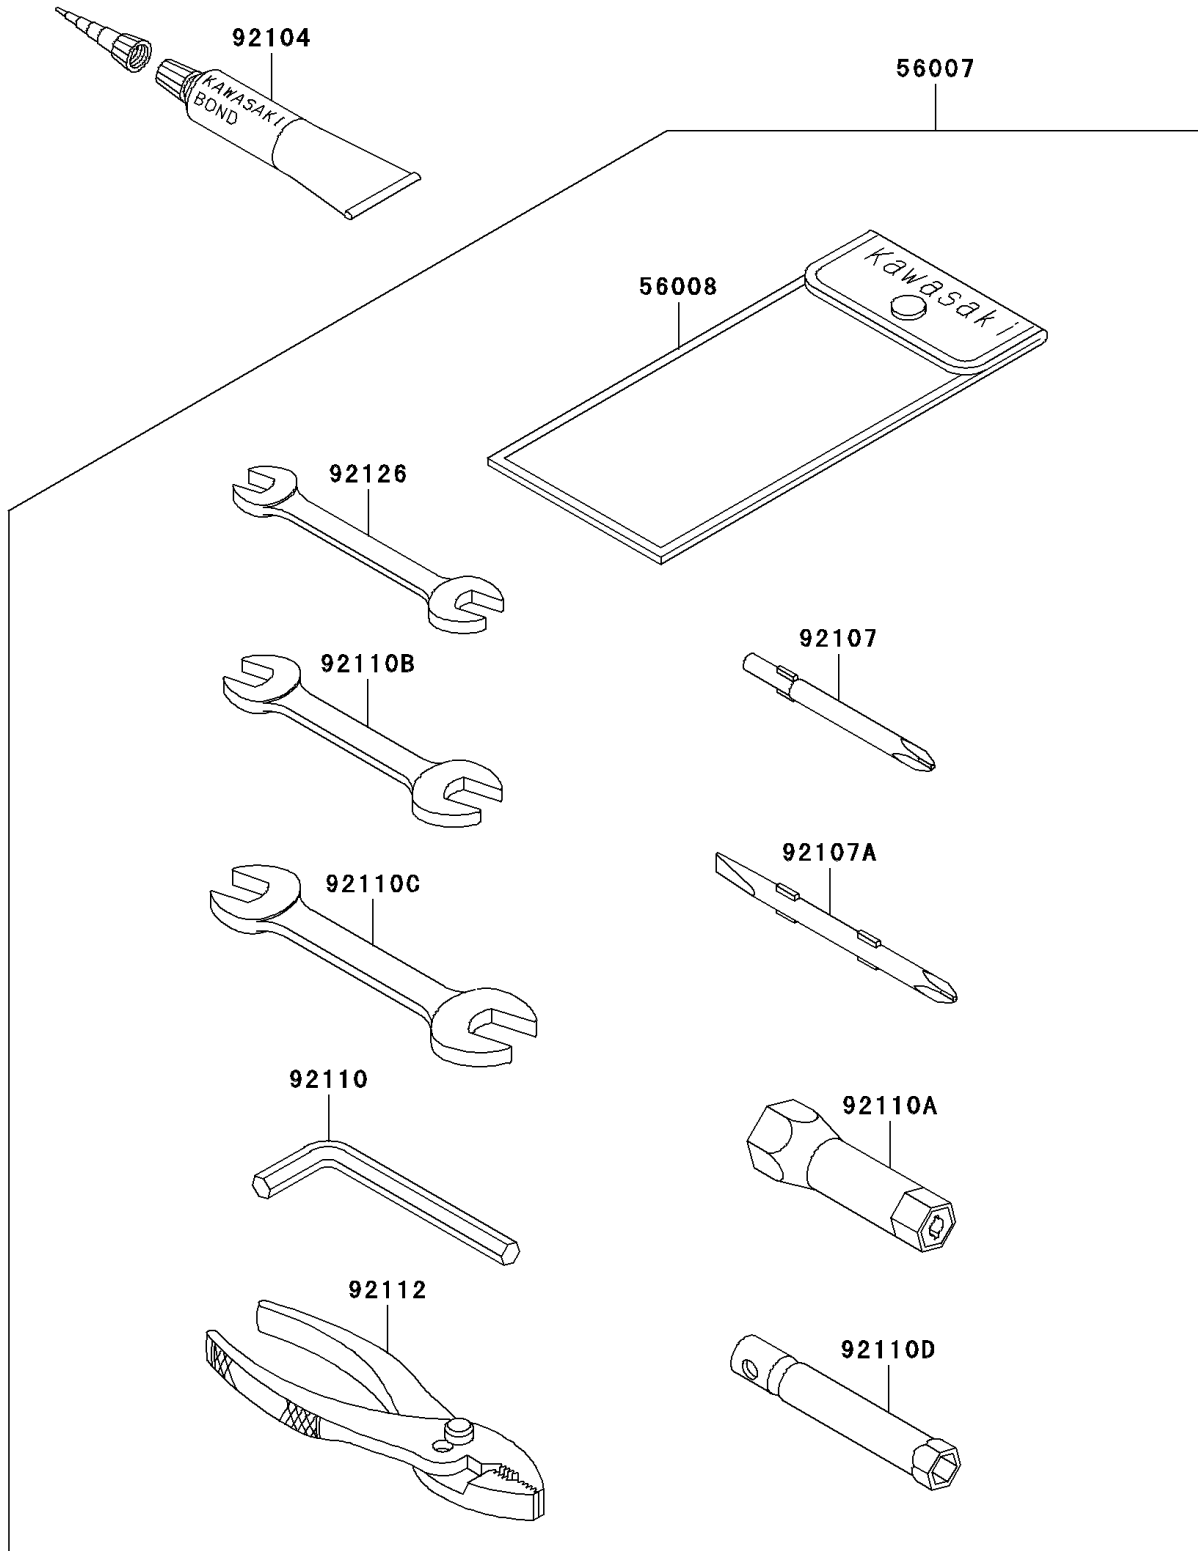

2001 1100 Zxi PARTS DIAGRAM

Owner's Tools

F3182

2001 1100 Zxi PARTS LIST

Owner's Tools

ITEM NAME	PART NUMBER	QUANTITY
TOOL-KIT (Ref # 56007)	56007-3711	1
BAG,TOOL (Ref # 56008)	56008-006	1
GASKET-LIQUID,TUBE,100G,SILVER (Ref # 92104)	92104-002	AR
TOOL-DRIVER,#3PHILLIPS (Ref # 92107)	92107-005	1
TOOL-DRIVER,#2PHILLIPS&SLOT (Ref # 92107A)	92107-1051	1
TOOL-WRENCH,ALLEN,5MM (Ref # 92110)	92110-1015	1
TOOL-WRENCH,BOX,21MM (Ref # 92110A)	92110-1113	1
TOOL-WRENCH,OPEN END,10X12 (Ref # 92110B)	92110-1152	1
TOOL-WRENCH,OPEN END,14X17 (Ref # 92110C)	92110-1153	1
TOOL-WRENCH,BOX,10MM (Ref # 92110D)	92110-1156	1
TOOL-PLIERS (Ref # 92112)	92112-1001	1
TOOL-WRENCH,OPEN END,8X10 (Ref # 92126)	92126-004	1