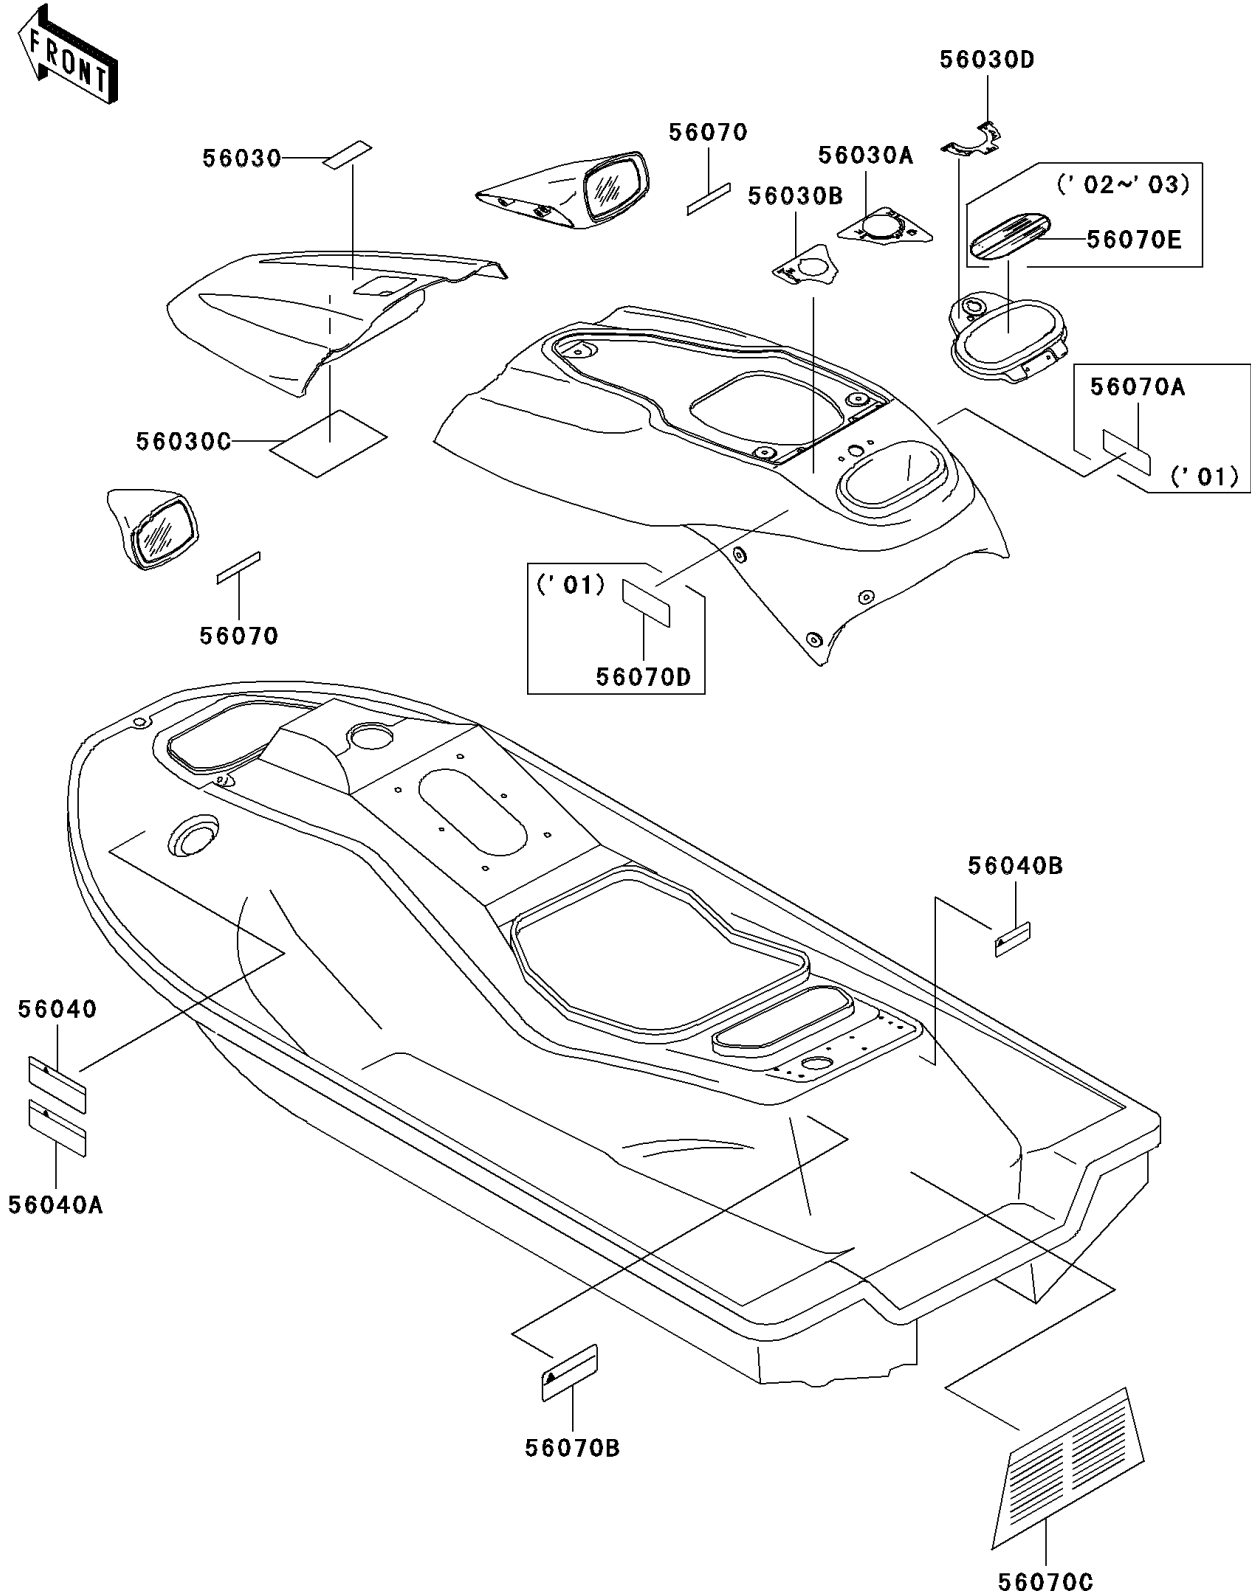

2001 1100 Zxi PARTS DIAGRAM

Labels

F3183

2001 1100 Zxi PARTS LIST

Labels

ITEM NAME	PART NUMBER	QUANTITY
LABEL,FIRE EXTINGUISHER (Ref # 56030)	56030-3755	1
LABEL,FUEL TAP (Ref # 56030A)	56030-3804	1
LABEL,CHOKE (Ref # 56030B)	56030-3805	1
LABEL,HATCH (Ref # 56030C)	56030-3814	1
LABEL,CENTER STORAGE (Ref # 56030D)	56030-3841	1
LABEL-WARNING,BREAK-IN (Ref # 56040)	56040-3969	1
LABEL-WARNING,GASOLINE (Ref # 56040A)	56040-3972	1
LABEL-WARNING,GRAB HANDLE (Ref # 56040B)	56040-3973	1
LABEL-WARNING,MIRROR (Ref # 56070)	56070-3764	2
LABEL-WARNING,MAIN SWITCH (Ref # 56070A)	56070-3769	1
LABEL-WARNING,OVER HEAT (Ref # 56070B)	56070-3777	1
LABEL-WARNING,IMPORTANT SAFETY (Ref # 56070C)	56070-3920	1
LABEL-WARNING,VENTILATION (Ref # 56070D)	56070-3948	1