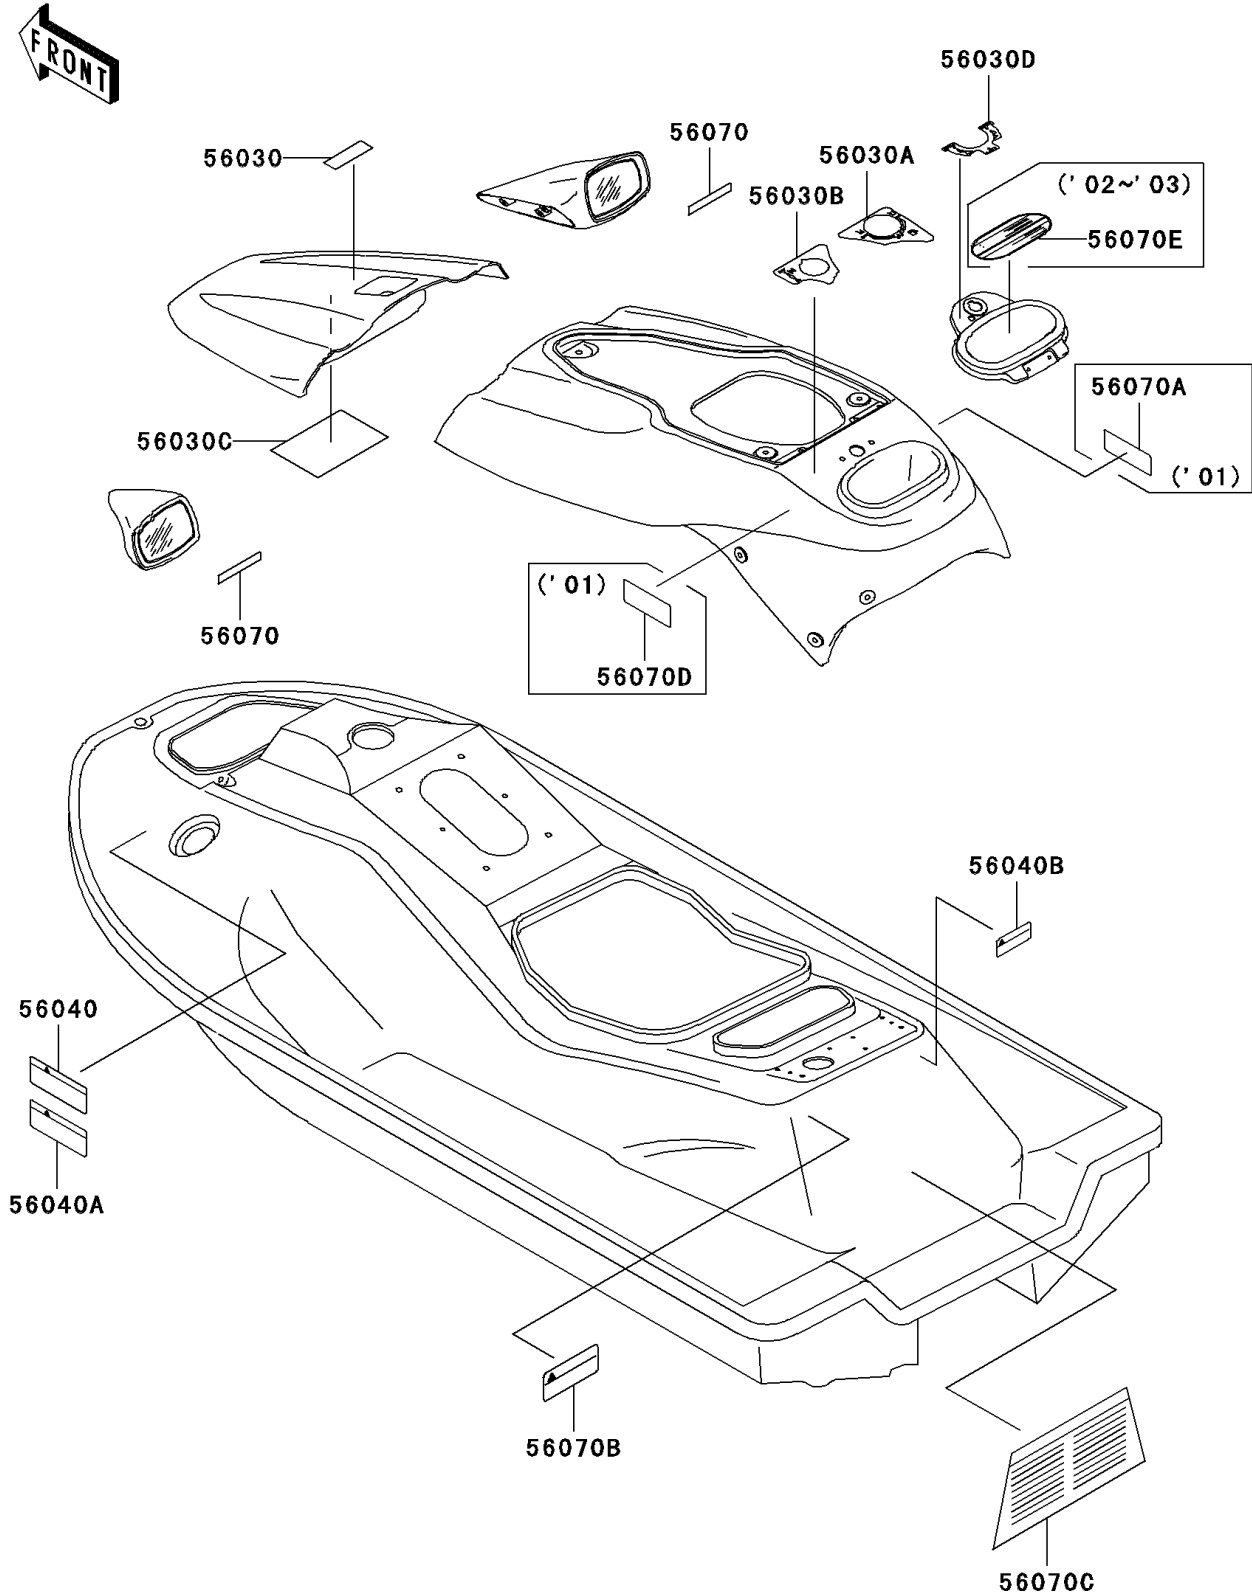

2001 1100 Zxi PARTS DIAGRAM

Labels

F3183

2001 1100 Zxi PARTS LIST

Labels

ITEM NAME	PART NUMBER	QUANTITY
LABEL,FIRE EXTINGUISHER (Ref # 56030)	56030-3755	1
LABEL,FUEL TAP (Ref # 56030A)	56030-3804	1
LABEL,CHOKE (Ref # 56030B)	56030-3805	1
LABEL,HATCH (Ref # 56030C)	56030-3814	1
LABEL,CENTER STORAGE (Ref # 56030D)	56030-3841	1
LABEL-WARNING,BREAK-IN (Ref # 56040)	56040-3969	1
LABEL-WARNING,GASOLINE (Ref # 56040A)	56040-3972	1
LABEL-WARNING,GRAB HANDLE (Ref # 56040B)	56040-3973	1
LABEL-WARNING,MIRROR (Ref # 56070)	56070-3764	2
LABEL-WARNING,MAIN SWITCH (Ref # 56070A)	56070-3769	1
LABEL-WARNING,OVER HEAT (Ref # 56070B)	56070-3777	1
LABEL-WARNING,IMPORTANT SAFETY (Ref # 56070C)	56070-3920	1
LABEL-WARNING,VENTILATION (Ref # 56070D)	56070-3948	1