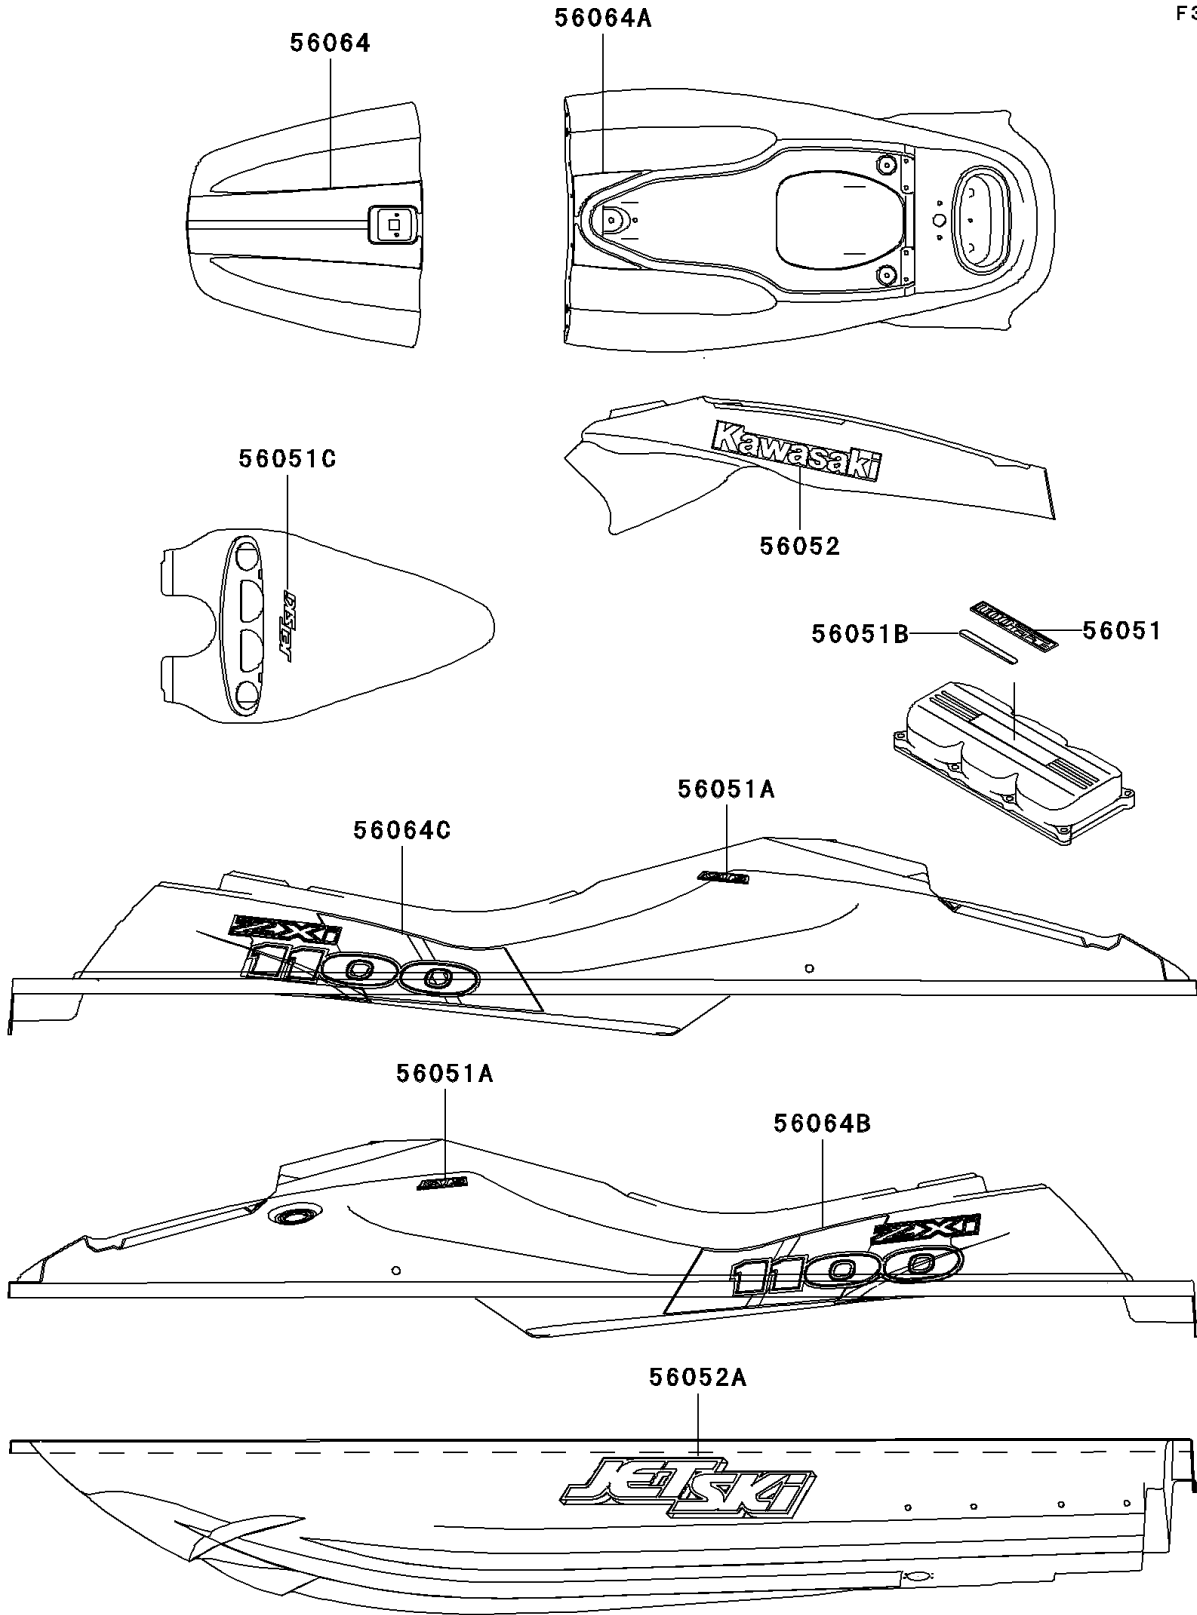

2001 1100 Zxi PARTS DIAGRAM

Decals(JH1100-A6)

F3880

2001 1100 Zxi PARTS LIST

Decals(JH1100-A6)

ITEM NAME	PART NUMBER	QUANTITY
MARK,1100 TRIPLE (Ref # 56051)	56051-3747	1
MARK,DECK,KATS (Ref # 56051A)	56051-3805	2
MARK,INTAKE COVER (Ref # 56051B)	56051-3809	1
MARK,METER COVER,JET SKI (Ref # 56051C)	56051-3816	1
MARK,METER COVER,KAWASAKI (Ref # 56052)	56052-3739	2
MARK,HULL,JET SKI (Ref # 56052A)	56052-3740	2
PATTERN,HATCH COVER (Ref # 56064)	56064-3705	1
PATTERN,METER COVER (Ref # 56064A)	56064-3706	1
PATTERN,DECK,LH (Ref # 56064B)	56064-3707	1
PATTERN,DECK,RH (Ref # 56064C)	56064-3708	1