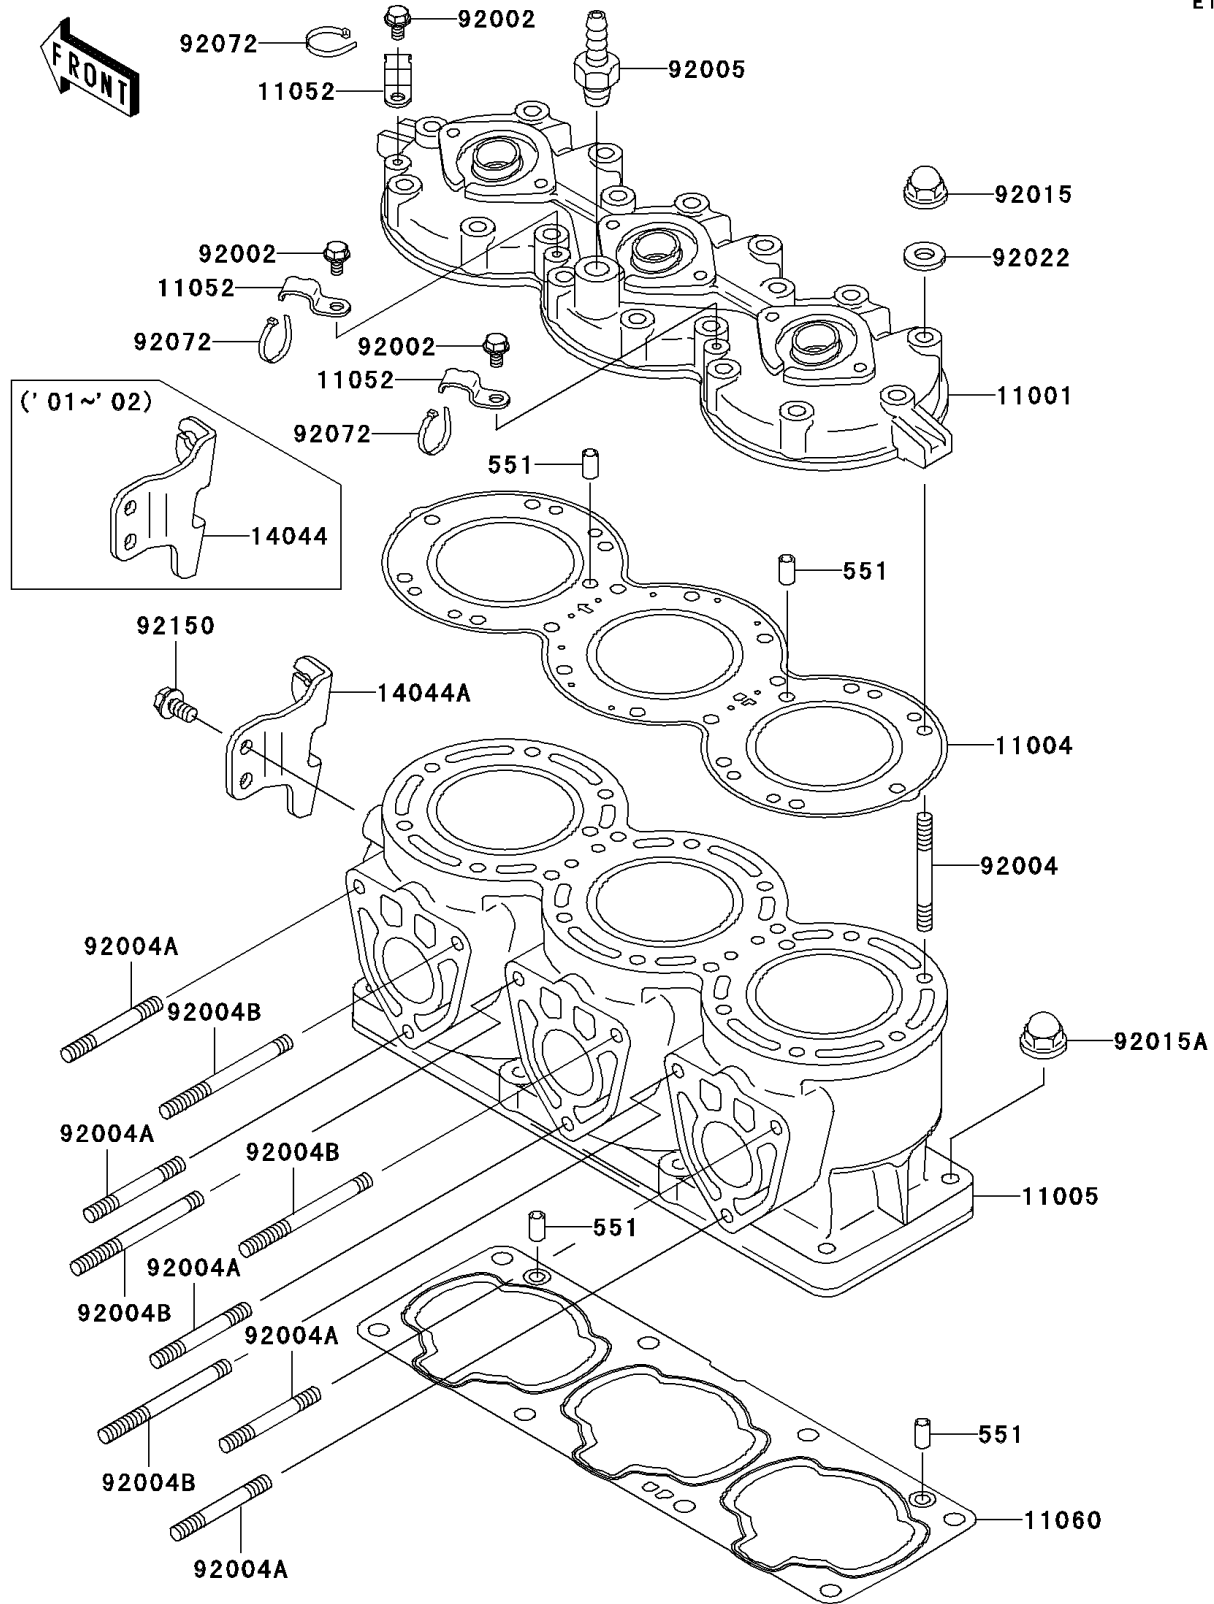

# 2001 Ultra 130 PARTS DIAGRAM

Cylinder Head/Cylinder

E1110

## 2001 Ultra 130 PARTS LIST

### Cylinder Head/Cylinder

ITEM NAME	PART NUMBER	QUANTITY
PIN-DOWEL (Ref # 551)	551R0812	4
HEAD-CYLINDER (Ref # 11001)	11001-3740	1
GASKET-HEAD (Ref # 11004)	11004-3715	1
CYLINDER-ENGINE (Ref # 11005)	11005-3752	1
BRACKET (Ref # 11052)	11052-3758	3
GASKET,CYLINDER BASE (Ref # 11060)	11060-3817	1
HOLDER-CABLE (Ref # 14044)	14044-3729	1
BOLT,6X12 (Ref # 92002)	92002-3763	3
STUD,8X56 (Ref # 92004)	92004-3733	18
STUD,8X40,L=56 (Ref # 92004A)	92004-3736	5
STUD,8X75 (Ref # 92004B)	92004-3744	4
FITTING (Ref # 92005)	92005-3714	1
NUT,CAP,8MM (Ref # 92015)	92015-1371	18
NUT,10MM (Ref # 92015A)	92015-1649	8
WASHER,8.2X18X1.5 (Ref # 92022)	92022-1964	18
BAND,L=201 (Ref # 92072)	92072-3778	3
BOLT,8X16 (Ref # 92150)	92150-3722	2