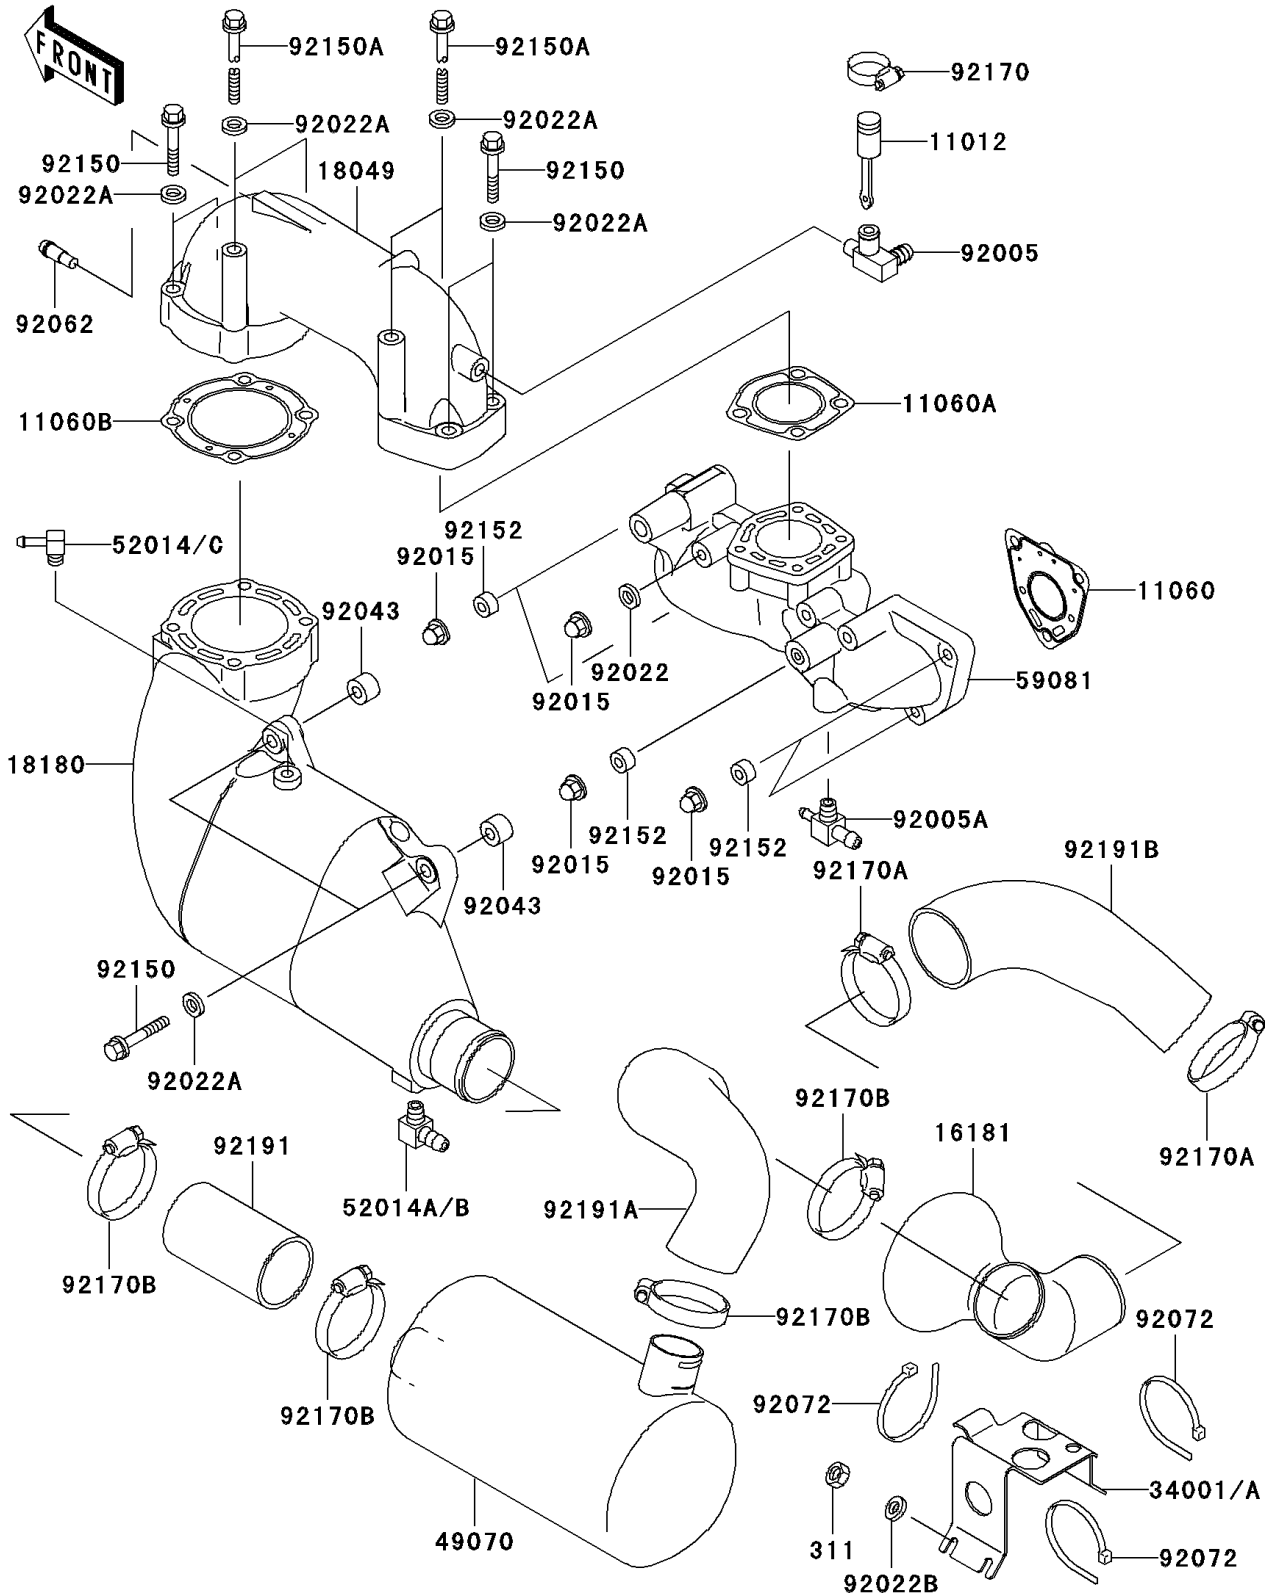

# 2001 Ultra 130 PARTS DIAGRAM

Muffler(s)

E1140

## 2001 Ultra 130 PARTS LIST

### Muffler(s)

ITEM NAME	PART NUMBER	QUANTITY
NUT-HEX,6MM (Ref # 311)	311R0600	4
CAP (Ref # 11012)	11012-3757	1
GASKET (Ref # 11060)	11060-3767	3
GASKET,MANIFOLD (Ref # 11060A)	11060-3768	1
GASKET,MUFFLER (Ref # 11060B)	11060-3769	1
TANK-RESONATOR (Ref # 16181)	16181-3702	1
PIPE-EXHAUST (Ref # 18049)	18049-3776	1
BODY-MUFFLER (Ref # 18180)	18180-3730	1
STAND,RESONATOR (Ref # 34001)	34001-3713	1
MUFFLER-COMP (Ref # 49070)	49070-3742	1
ELBOW (Ref # 52014)	52014-3709	1
ELBOW (Ref # 52014B)	52014-3718	1
MANIFOLD-EXHAUST (Ref # 59081)	59081-3730	1
FITTING (Ref # 92005)	92005-3715	1
FITTING (Ref # 92005A)	92005-3720	1
NUT,CAP,8MM (Ref # 92015)	92015-1371	9
WASHER,8.2X18X1.5 (Ref # 92022)	92022-1964	4
WASHER,10.2X20X1.5 (Ref # 92022A)	92022-3742	10
WASHER (Ref # 92022B)	92022-567	4
PIN,11X14X12.3 (Ref # 92043)	92043-1266	2
NOZZLE (Ref # 92062)	92062-3705	1
BAND,L=368.3 (Ref # 92072)	92072-3808	3
BOLT,10X50 (Ref # 92150)	92150-3819	6
BOLT,10X125 (Ref # 92150A)	92150-3825	4
COLLAR (Ref # 92152)	92152-3726	5
CLAMP (Ref # 92170)	92170-3729	1
CLAMP (Ref # 92170A)	92170-3760	2
CLAMP (Ref # 92170B)	92170-3764	4
TUBE (Ref # 92191)	92191-3922	1

## 2001 Ultra 130 PARTS LIST

Muffler(s)

ITEM NAME	PART NUMBER	QUANTITY
TUBE,MUFFLER-RESONATOR (Ref # 92191A)	92191-3941	1
TUBE,RESONATOR-TAILPIPE (Ref # 92191B)	92191-3942	1