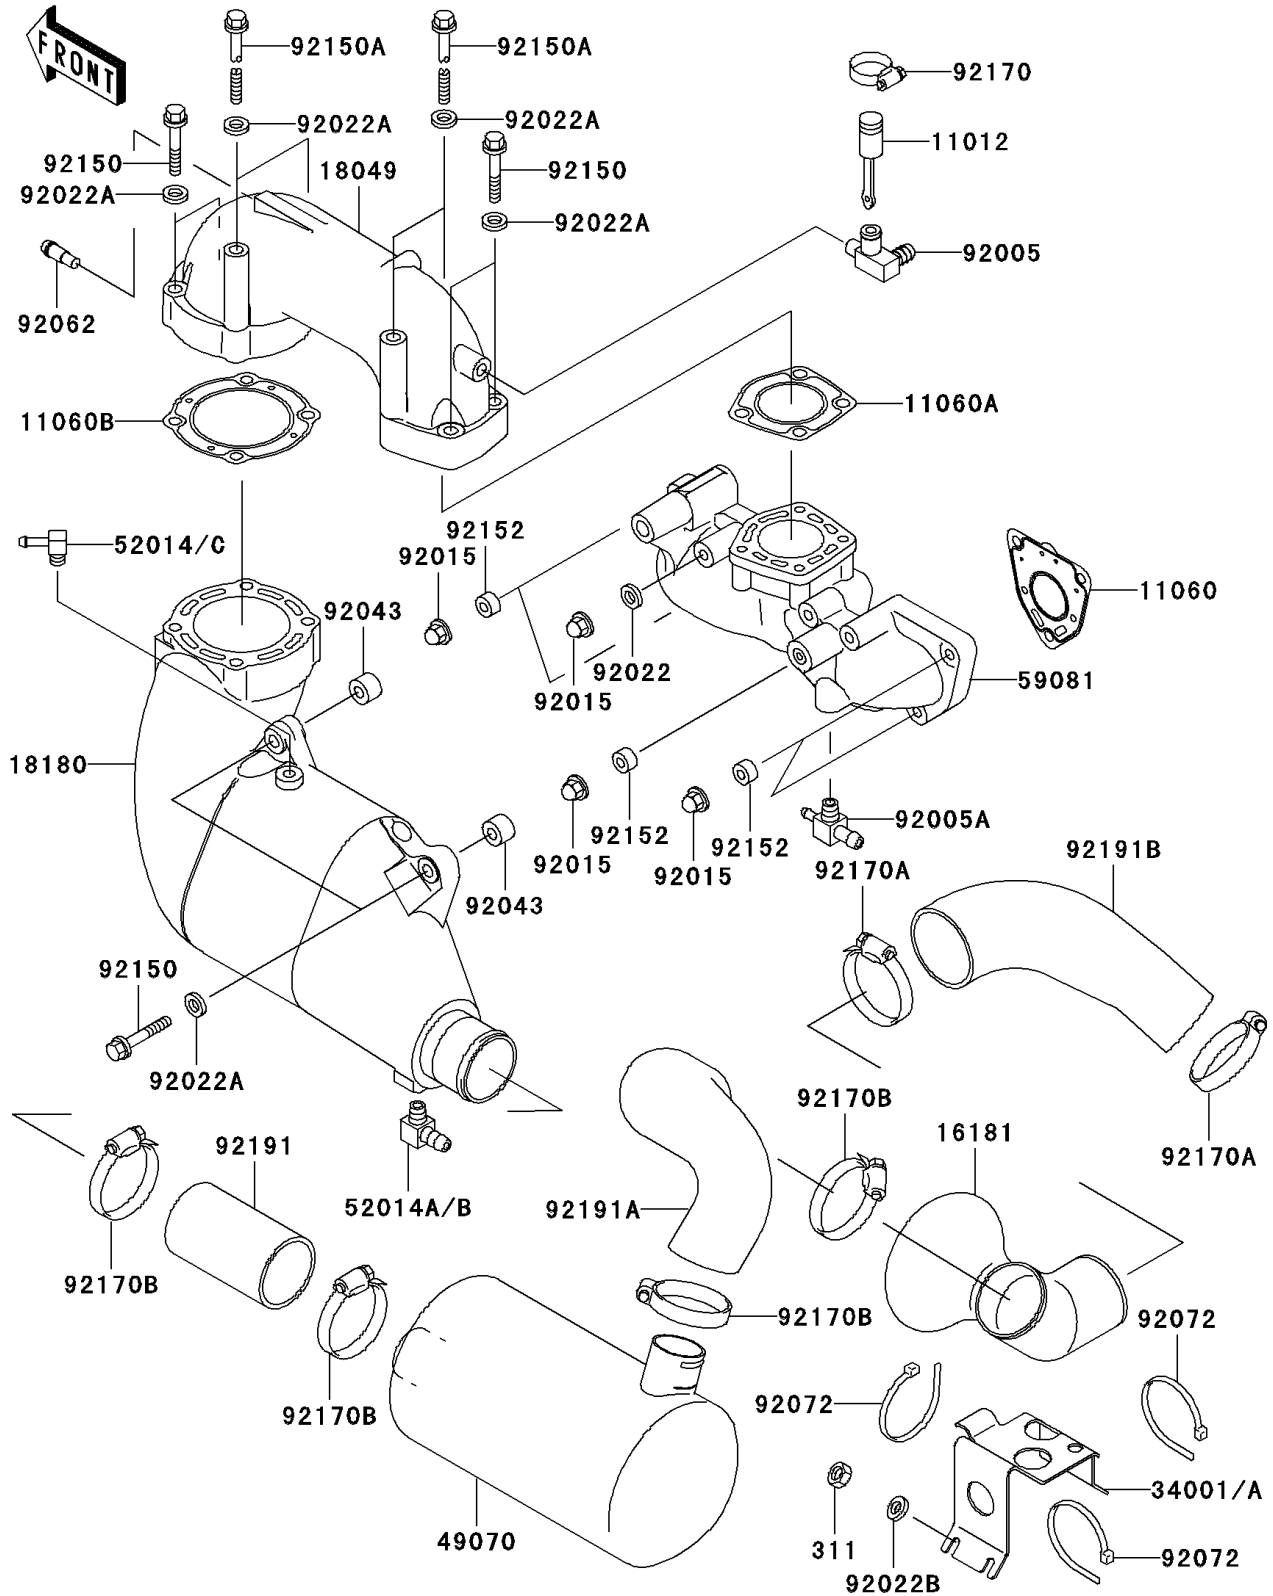

2003 Ultra 130 PARTS DIAGRAM

Muffler(s)

E1140

2003 Ultra 130 PARTS LIST

Muffler(s)

ITEM NAME	PART NUMBER	QUANTITY
NUT-HEX,6MM (Ref # 311)	311R0600	4
CAP (Ref # 11012)	11012-3757	1
GASKET (Ref # 11060)	11060-3767	3
GASKET,MANIFOLD (Ref # 11060A)	11060-3768	1
GASKET,MUFFLER (Ref # 11060B)	11060-3769	1
TANK-RESONATOR (Ref # 16181)	16181-3702	1
PIPE-EXHAUST (Ref # 18049)	18049-3776	1
BODY-MUFFLER (Ref # 18180)	18180-3730	1
STAND,RESONATOR (Ref # 34001A)	34001-3714	1
MUFFLER-COMP (Ref # 49070)	49070-3742	1
ELBOW (Ref # 52014A)	52014-3711	1
ELBOW (Ref # 52014C)	52014-3721	1
MANIFOLD-EXHAUST (Ref # 59081)	59081-3730	1
FITTING (Ref # 92005)	92005-3715	1
FITTING (Ref # 92005A)	92005-3720	1
NUT,CAP,8MM (Ref # 92015)	92015-1371	9
WASHER,8.2X18X1.5 (Ref # 92022)	92022-1964	4
WASHER,10.2X20X1.5 (Ref # 92022A)	92022-3742	10
WASHER (Ref # 92022B)	92022-567	4
PIN,11X14X12.3 (Ref # 92043)	92043-1266	2
NOZZLE (Ref # 92062)	92062-3705	1
BAND,L=368.3 (Ref # 92072)	92072-3808	3
BOLT,10X50 (Ref # 92150)	92150-3819	6
BOLT,10X125 (Ref # 92150A)	92150-3825	4
COLLAR (Ref # 92152)	92152-3726	5
CLAMP (Ref # 92170)	92170-3729	1
CLAMP (Ref # 92170A)	92170-3760	2
CLAMP (Ref # 92170B)	92170-3764	4
TUBE (Ref # 92191)	92191-3922	1

2003 Ultra 130 PARTS LIST

Muffler(s)

ITEM NAME	PART NUMBER	QUANTITY
TUBE,MUFFLER-RESONATOR (Ref # 92191A)	92191-3941	1
TUBE,RESONATOR-TAILPIPE (Ref # 92191B)	92191-3942	1