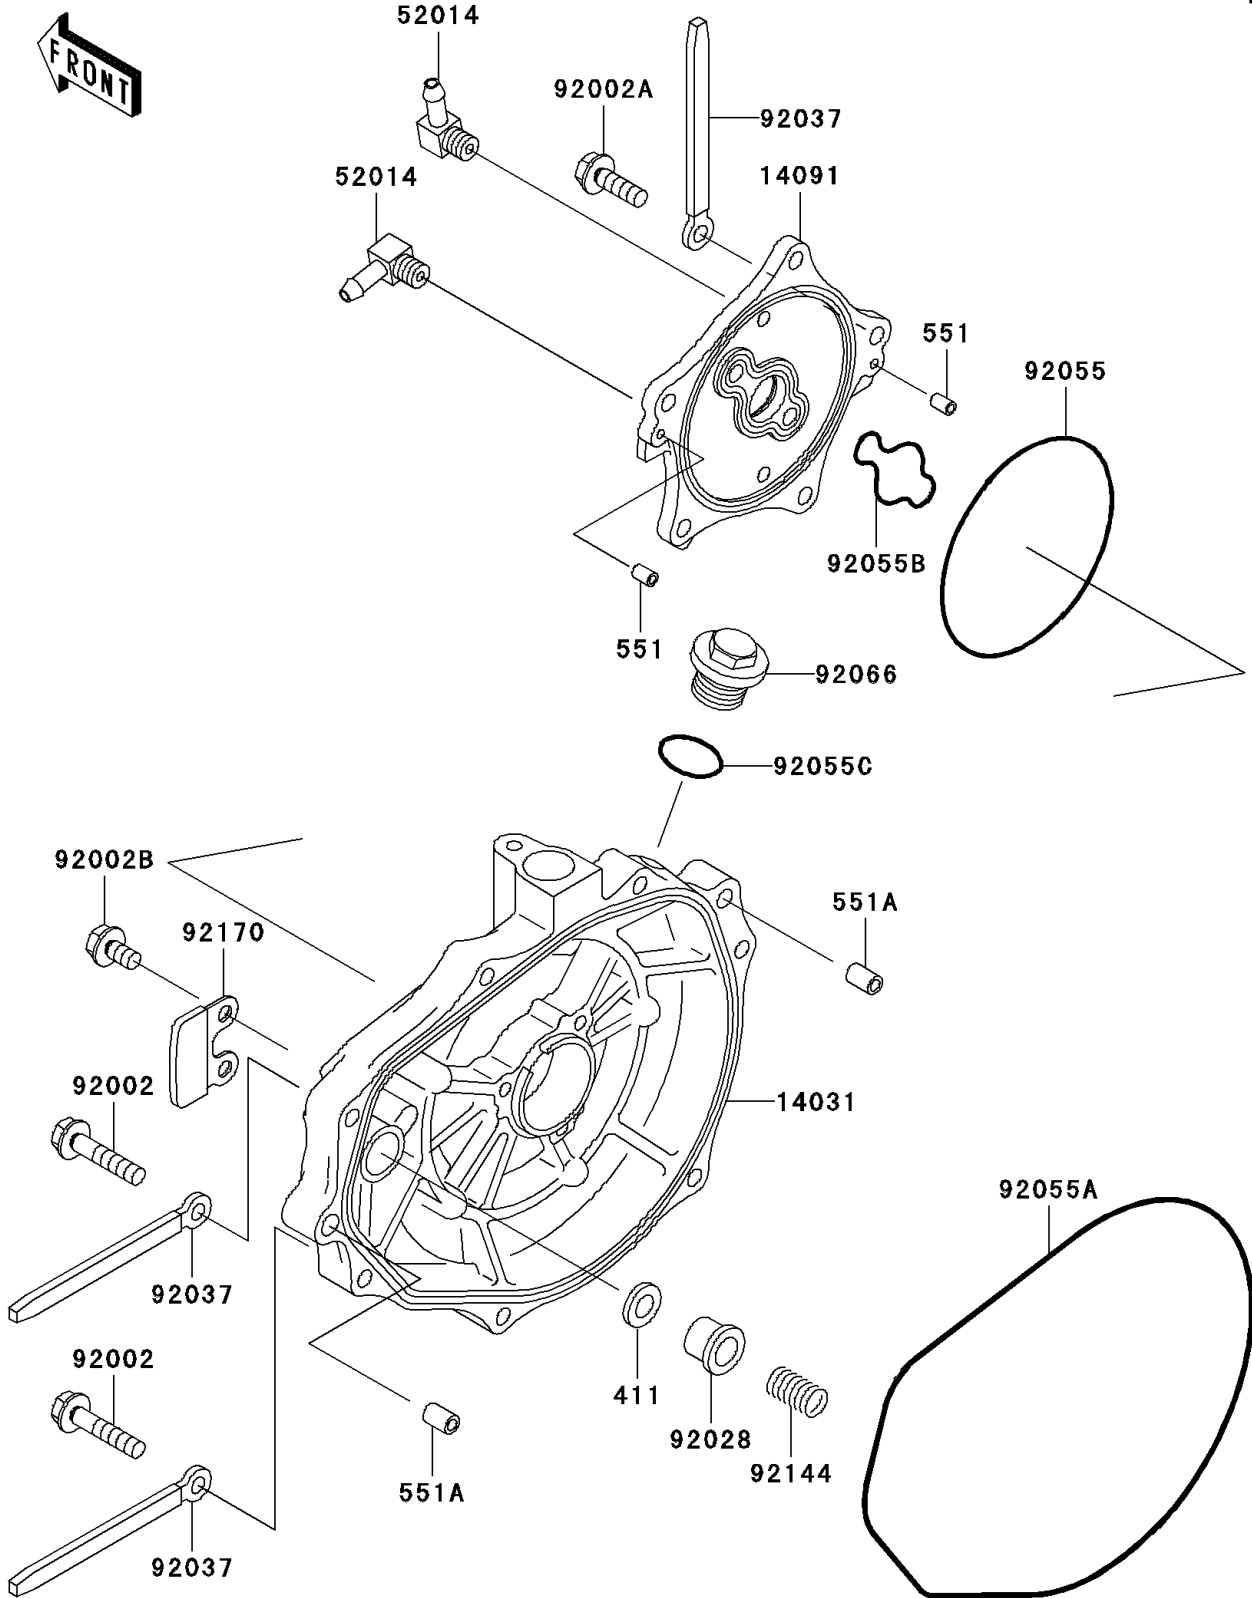

# 2002 Ultra 130 PARTS DIAGRAM

Engine Cover(s)

E1431

## 2002 Ultra 130 PARTS LIST

### Engine Cover(s)

ITEM NAME	PART NUMBER	QUANTITY
WASHER-PLAIN,5MM (Ref # 411)	411S0500	1
PIN-DOWEL (Ref # 551)	551R0408	2
PIN-DOWEL (Ref # 551A)	551R0812	2
COVER-GENERATOR (Ref # 14031)	14031-3727	1
COVER (Ref # 14091)	14091-3711	1
ELBOW (Ref # 52014)	52014-3721	2
BOLT,6X30 (Ref # 92002)	92002-3726	7
BOLT,6X20 (Ref # 92002A)	92002-3755	5
BOLT,6X12 (Ref # 92002B)	92002-3763	2
BUSHING (Ref # 92028)	92028-3718	1
CLAMP,L=100 (Ref # 92037)	92037-3736	3
RING-O,BREATHER BODY (Ref # 92055)	92055-1284	1
RING-O,GENERATOR COVER (Ref # 92055A)	92055-3712	1
RING-O (Ref # 92055B)	92055-3739	1
RING-O (Ref # 92055C)	92055-515	1
PLUG (Ref # 92066)	92066-3739	1
SPRING (Ref # 92144)	92144-3728	1
CLAMP (Ref # 92170)	92170-3746	1