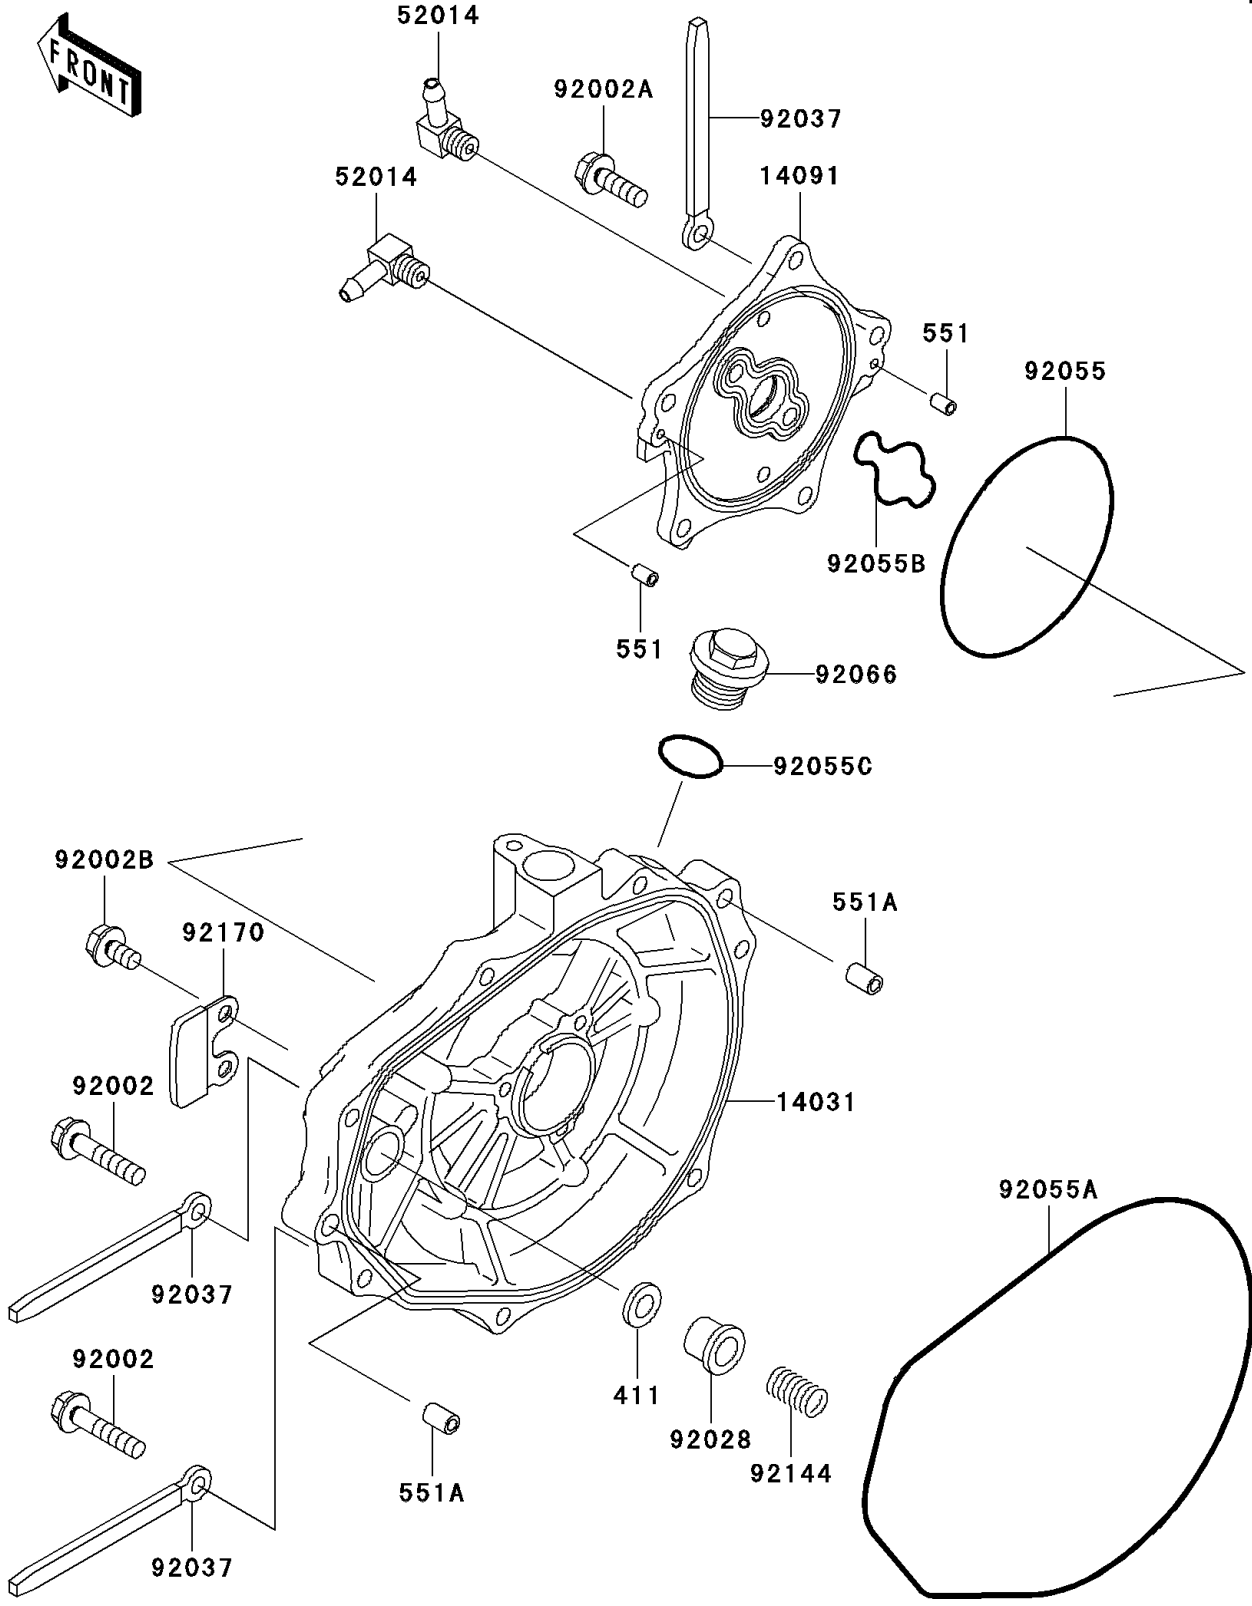

2004 Ultra 130 PARTS DIAGRAM

Engine Cover(s)

E1431

2004 Ultra 130 PARTS LIST

Engine Cover(s)

ITEM NAME	PART NUMBER	QUANTITY
WASHER-PLAIN,5MM (Ref # 411)	411S0500	1
PIN-DOWEL (Ref # 551)	551R0408	2
PIN-DOWEL (Ref # 551A)	551R0812	2
COVER-GENERATOR (Ref # 14031)	14031-3727	1
COVER (Ref # 14091)	14091-3711	1
ELBOW (Ref # 52014)	52014-3721	2
BOLT,6X30 (Ref # 92002)	92002-3726	7
BOLT,6X20 (Ref # 92002A)	92002-3755	5
BOLT,6X12 (Ref # 92002B)	92002-3763	2
BUSHING (Ref # 92028)	92028-3718	1
CLAMP,L=100 (Ref # 92037)	92037-3736	3
RING-O,BREATHER BODY (Ref # 92055)	92055-1284	1
RING-O,GENERATOR COVER (Ref # 92055A)	92055-3712	1
RING-O (Ref # 92055B)	92055-3739	1
RING-O (Ref # 92055C)	92055-515	1
PLUG (Ref # 92066)	92066-3739	1
SPRING (Ref # 92144)	92144-3728	1
CLAMP (Ref # 92170)	92170-3746	1