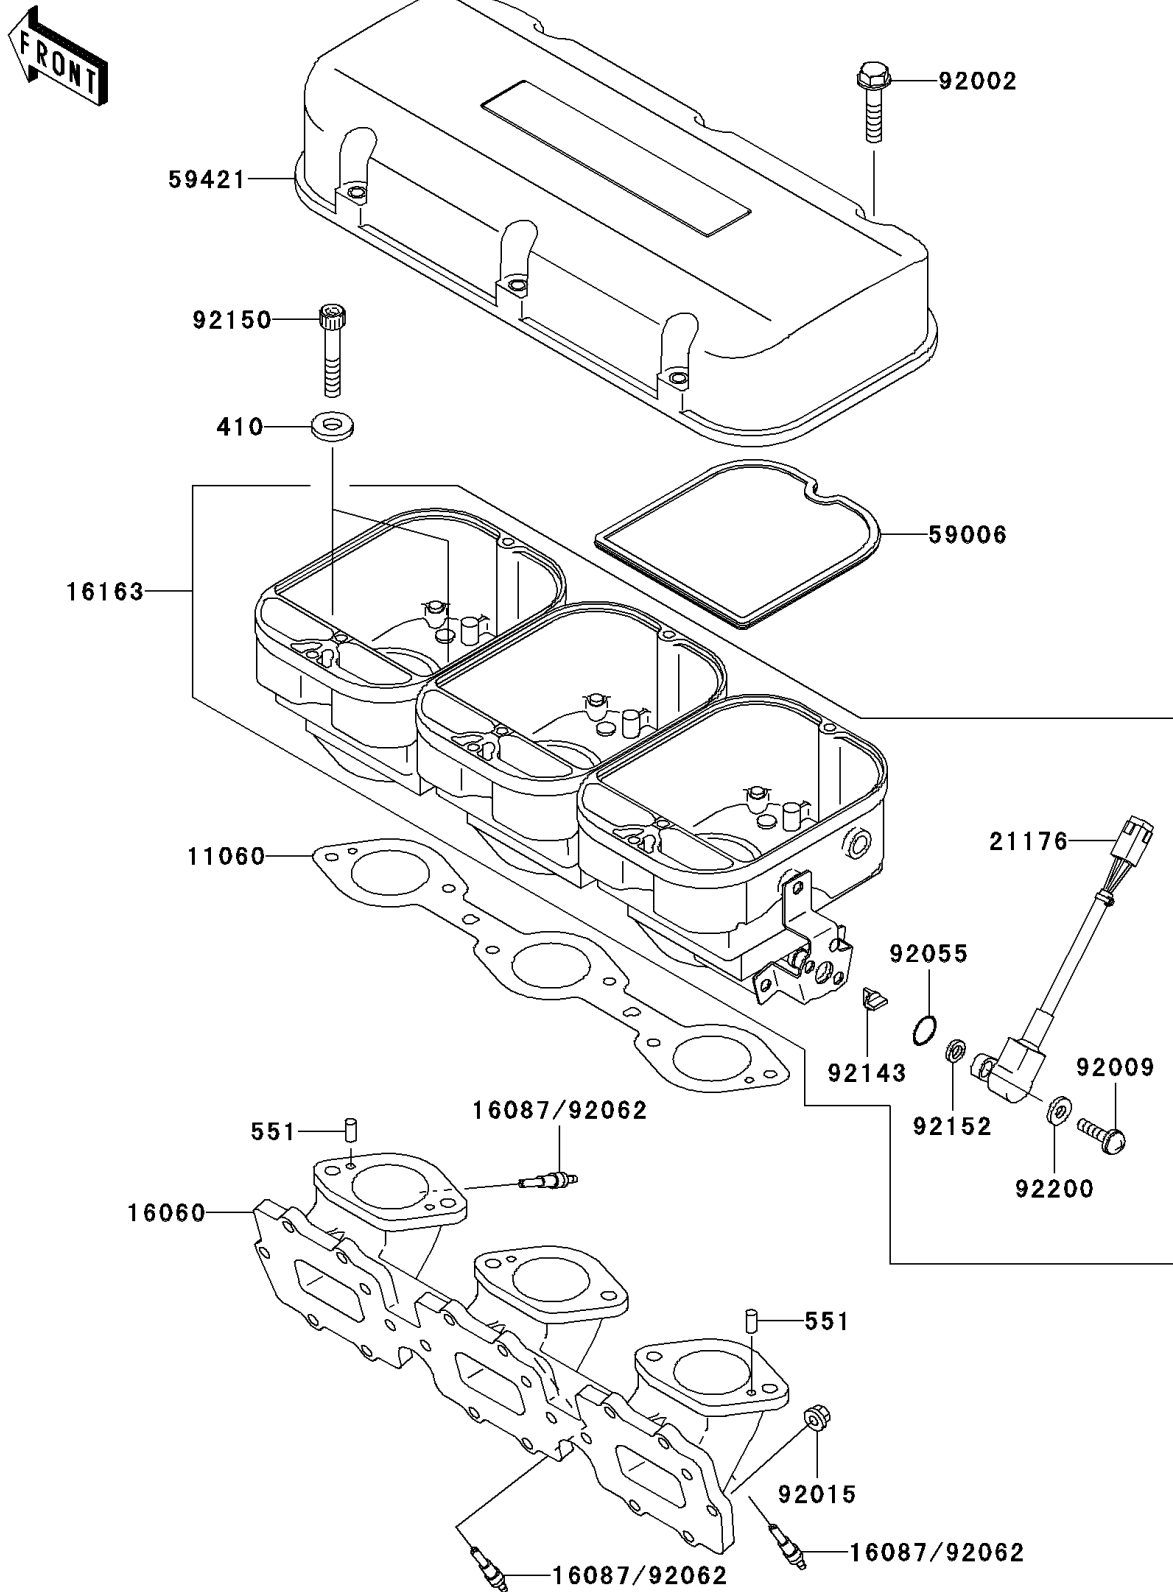

2004 Ultra 130 PARTS DIAGRAM

Throttle

E1510

2004 Ultra 130 PARTS LIST

Throttle

ITEM NAME	PART NUMBER	QUANTITY
WASHER-PLAIN-SMALL,6MM (Ref # 410)	410S0600	6
PIN-DOWEL (Ref # 551)	551R0408	2
GASKET,CARBURETOR (Ref # 11060)	11060-3753	1
PIPE-INTAKE (Ref # 16060)	16060-3719	1
VALVE-CHECK (Ref # 16087)	16087-3713	3
THROTTLE-ASSY (Ref # 16163)	16163-3705	1
SENSOR (Ref # 21176)	21176-3743	1
ARRESTER-FLAME (Ref # 59006)	59006-3716	3
COVER-INTAKE (Ref # 59421)	59421-3729	1
BOLT,6X30 (Ref # 92002)	92002-3726	6
SCREW,SENSOR (Ref # 92009)	92009-3863	2
NUT,6MM (Ref # 92015)	92015-3767	18
RING-O,SENSOR (Ref # 92055)	92055-1574	1
COLLAR (Ref # 92143)	92143-1907	1
BOLT,SOCKET,6X35 (Ref # 92150)	92150-1887	6
COLLAR,SENSOR (Ref # 92152)	92152-3721	2
WASHER (Ref # 92200)	92200-3782	2