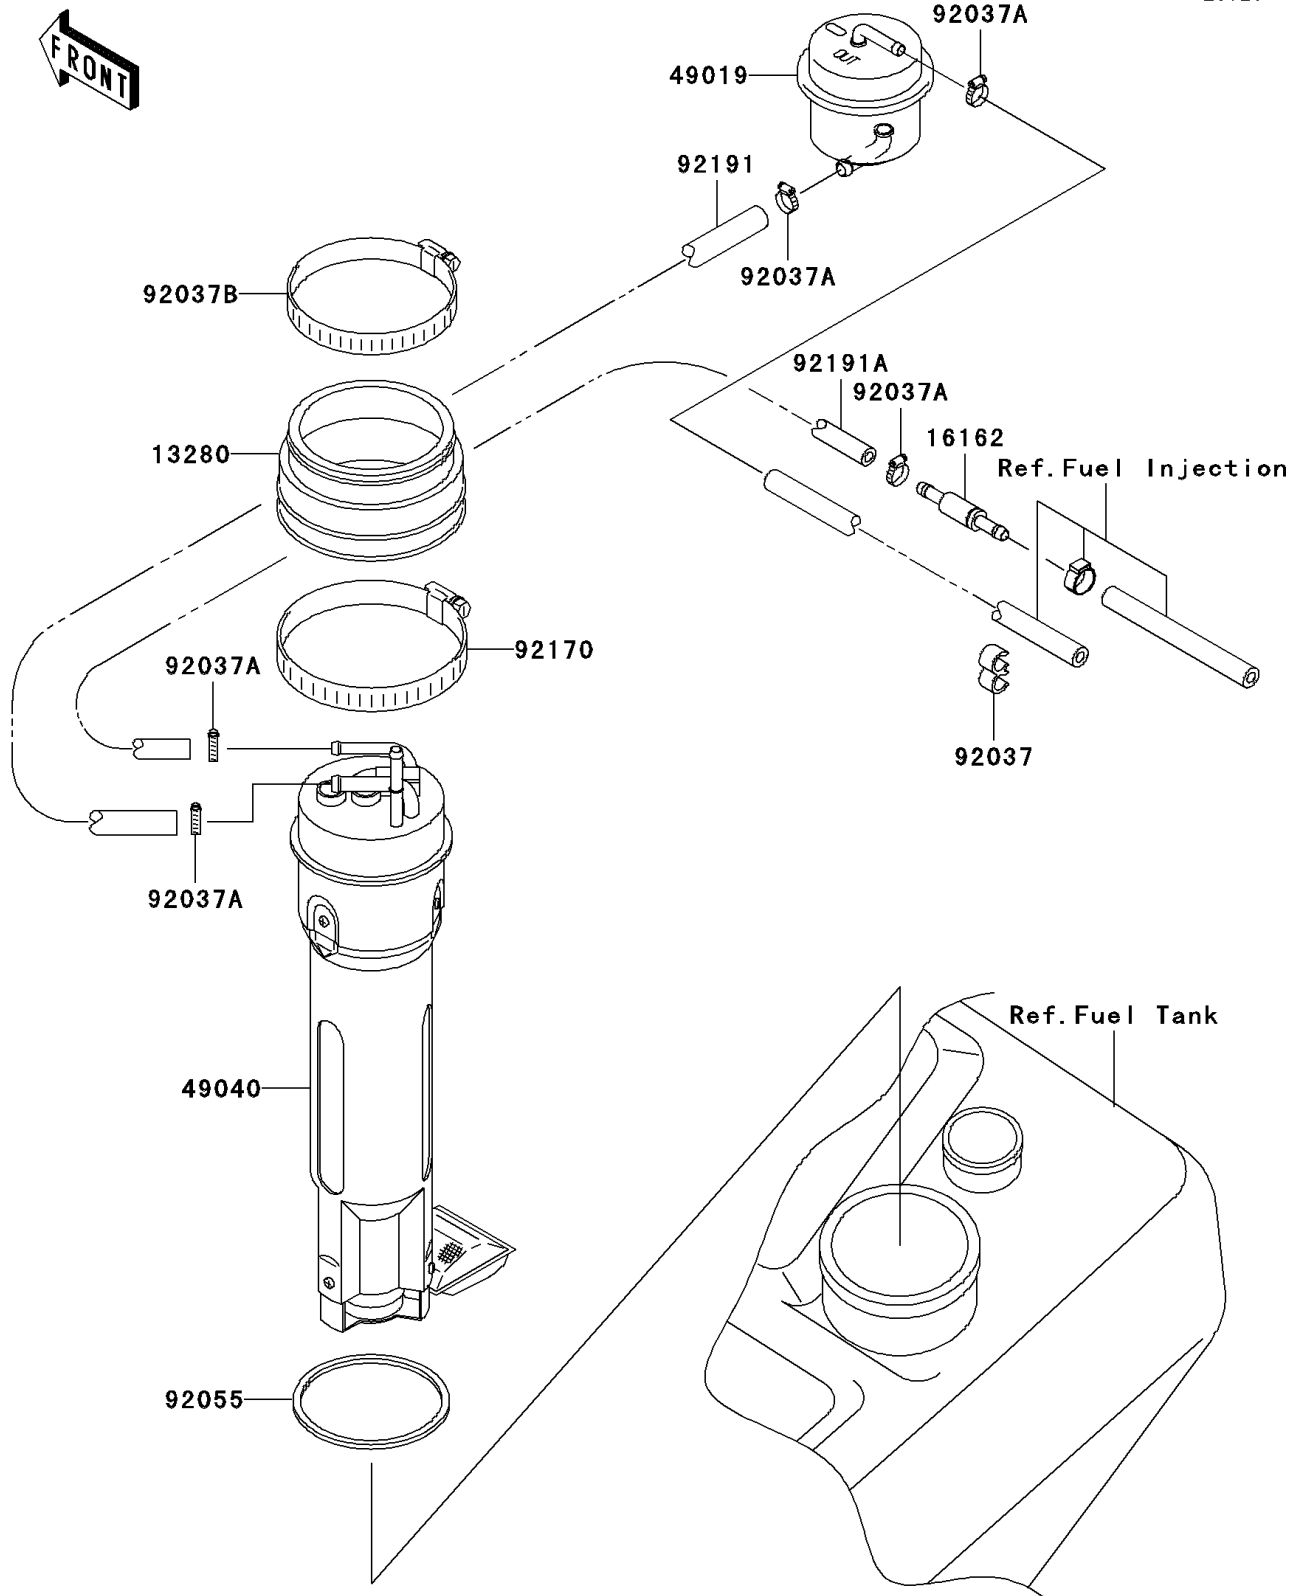

# 2001 Ultra 130 PARTS DIAGRAM

Fuel Pump

E1520

## 2001 Ultra 130 PARTS LIST

### Fuel Pump

ITEM NAME	PART NUMBER	QUANTITY
HOLDER (Ref # 13280)	13280-3735	1
REGULATOR-FUEL (Ref # 16162)	16162-3701	1
FILTER-FUEL (Ref # 49019)	49019-3716	1
PUMP-FUEL (Ref # 49040)	49040-3709	1
CLAMP,HOSE (Ref # 92037)	92037-1603	1
CLAMP (Ref # 92037A)	92037-3726	5
CLAMP (Ref # 92037B)	92037-541	1
RING-O,FUEL PUMP (Ref # 92055)	92055-3756	1
CLAMP (Ref # 92170)	92170-3760	1
TUBE,7.5X13.5X460 (Ref # 92191)	92191-3869	1
TUBE,5.8X10.8X410,RETURN (Ref # 92191A)	92191-3872	1