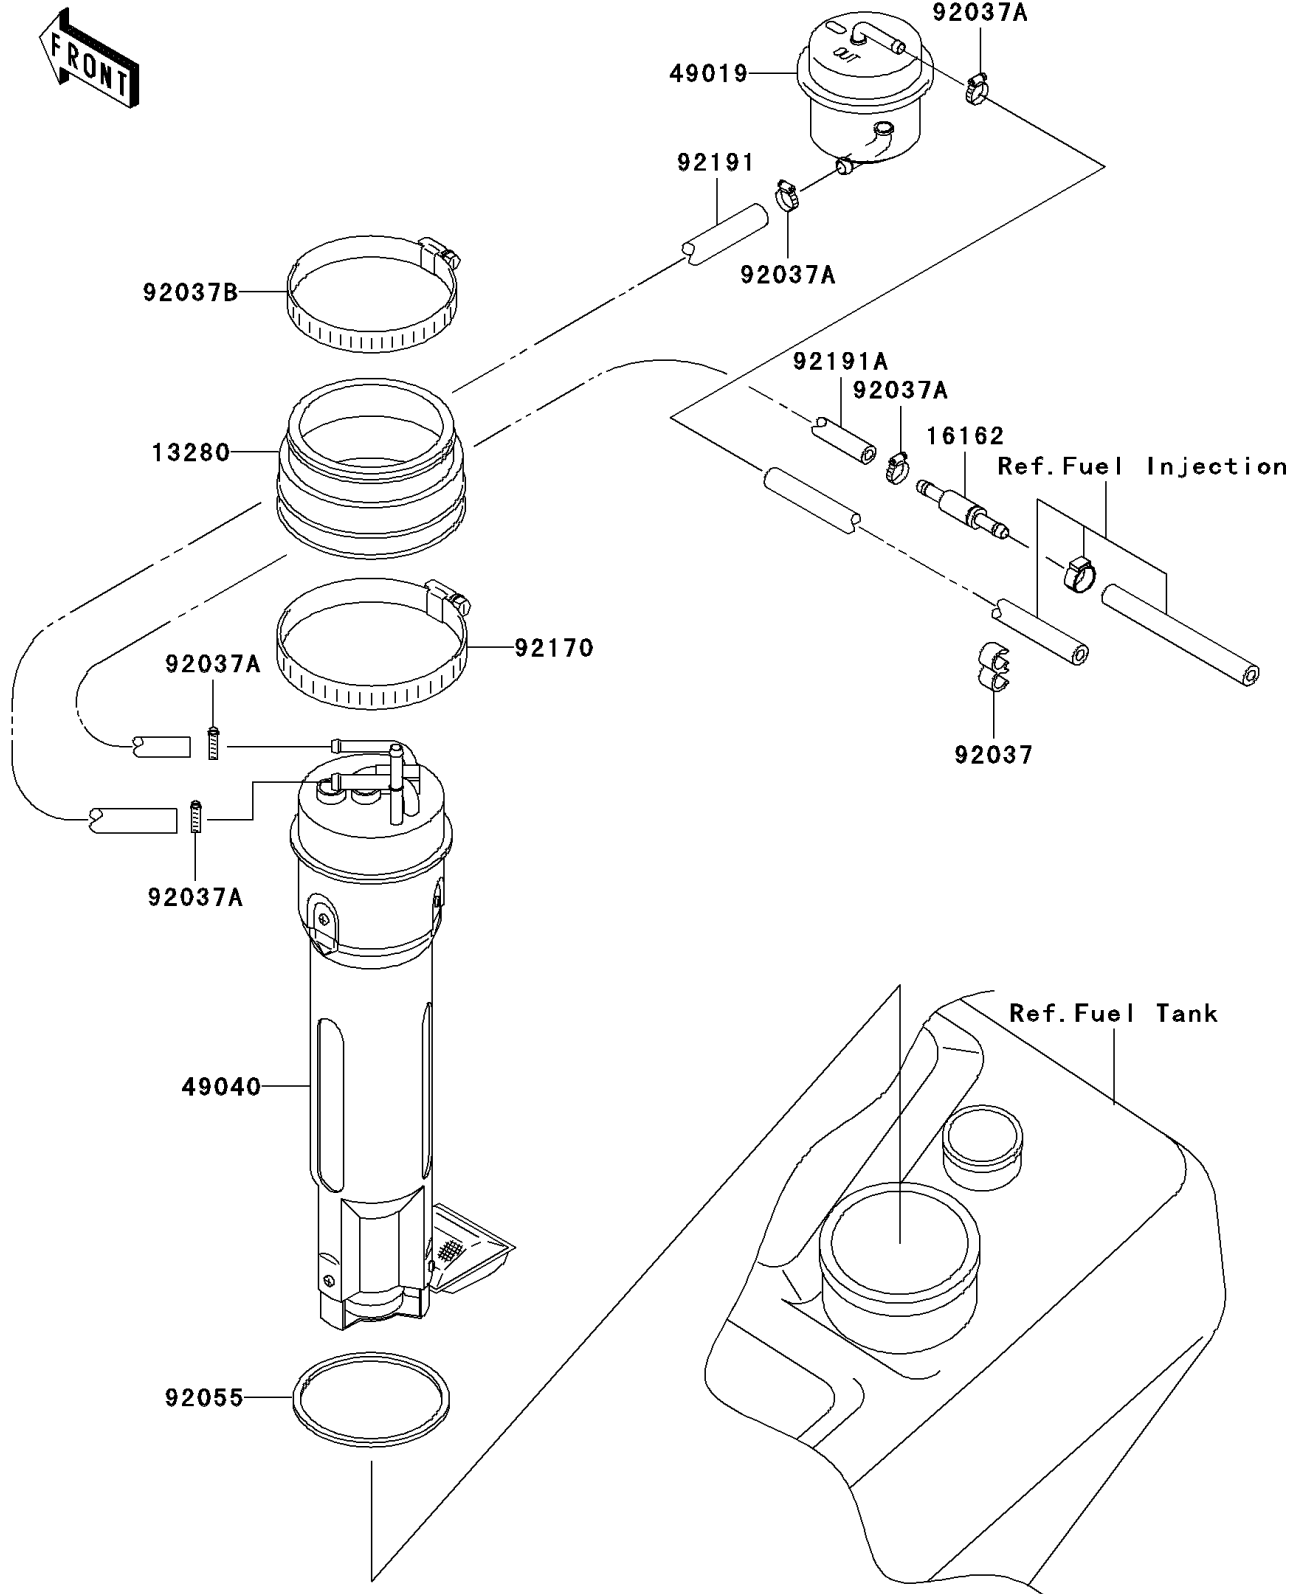

2003 Ultra 130 PARTS DIAGRAM

Fuel Pump

E1520

2003 Ultra 130 PARTS LIST

Fuel Pump

ITEM NAME	PART NUMBER	QUANTITY
HOLDER (Ref # 13280)	13280-3735	1
REGULATOR-FUEL (Ref # 16162)	16162-3701	1
FILTER-FUEL (Ref # 49019)	49019-3716	1
PUMP-FUEL (Ref # 49040)	49040-3709	1
CLAMP,HOSE (Ref # 92037)	92037-1603	1
CLAMP (Ref # 92037A)	92037-3726	5
CLAMP (Ref # 92037B)	92037-541	1
RING-O,FUEL PUMP (Ref # 92055)	92055-3756	1
CLAMP (Ref # 92170)	92170-3760	1
TUBE,7.5X13.5X460 (Ref # 92191)	92191-3869	1
TUBE,5.8X10.8X410,RETURN (Ref # 92191A)	92191-3872	1