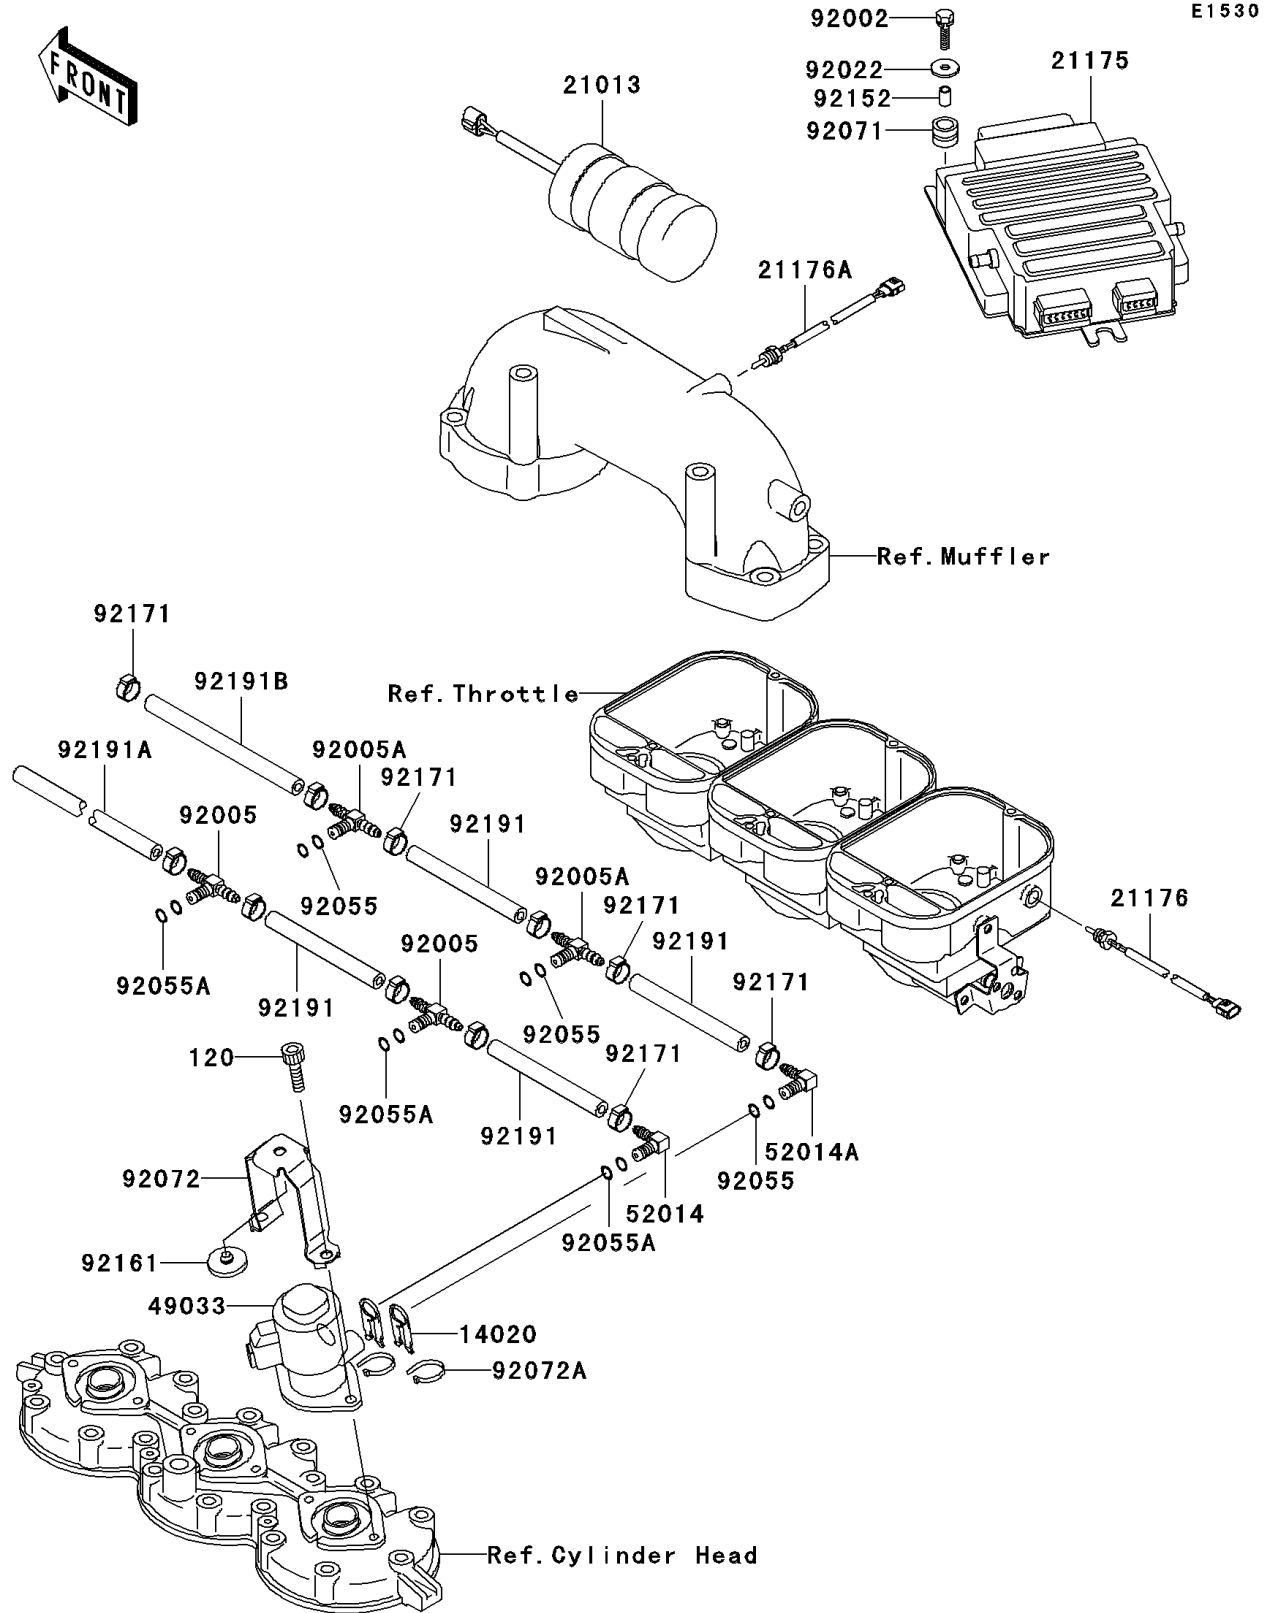

# 2002 Ultra 130 PARTS DIAGRAM

Fuel Injection

## 2002 Ultra 130 PARTS LIST

### Fuel Injection

ITEM NAME	PART NUMBER	QUANTITY
BOLT-SOCKET (Ref # 120)	120Z0820	6
RETAINER (Ref # 14020)	14020-3705	6
CONDENSER (Ref # 21013)	21013-3701	1
CONTROL UNIT-ELECTRONIC (Ref # 21175)	21175-3719	1
SENSOR,AIR TEMPERATURE (Ref # 21176)	21176-3742	1
SENSOR,WATER TEMPERATURE (Ref # 21176A)	21176-3744	1
NOZZLE-INJECTION (Ref # 49033)	49033-3704	3
ELBOW,INLET (Ref # 52014)	52014-3715	1
ELBOW,OUTLET (Ref # 52014A)	52014-3716	1
BOLT,6X25 (Ref # 92002)	92002-3775	3
FITTING,INLET (Ref # 92005)	92005-3733	2
FITTING,OUTLET (Ref # 92005A)	92005-3734	2
WASHER,6.2X20X2 (Ref # 92022)	92022-3714	3
RING-O,OUTLET (Ref # 92055)	92055-3758	6
RING-O,INLET (Ref # 92055A)	92055-3759	6
GROMMET (Ref # 92071)	92071-3834	3
BAND,INJECTION (Ref # 92072)	92072-3854	3
BAND (Ref # 92072A)	92072-3874	6
COLLAR,6.2X8X12 (Ref # 92152)	92152-3716	3
DAMPER (Ref # 92161)	92161-3718	3
CLAMP (Ref # 92171)	92171-3706	11
TUBE,6X12X110 (Ref # 92191)	92191-3870	4
TUBE,6X12X235 (Ref # 92191A)	92191-3894	1
TUBE,6X12X180 (Ref # 92191B)	92191-3921	1