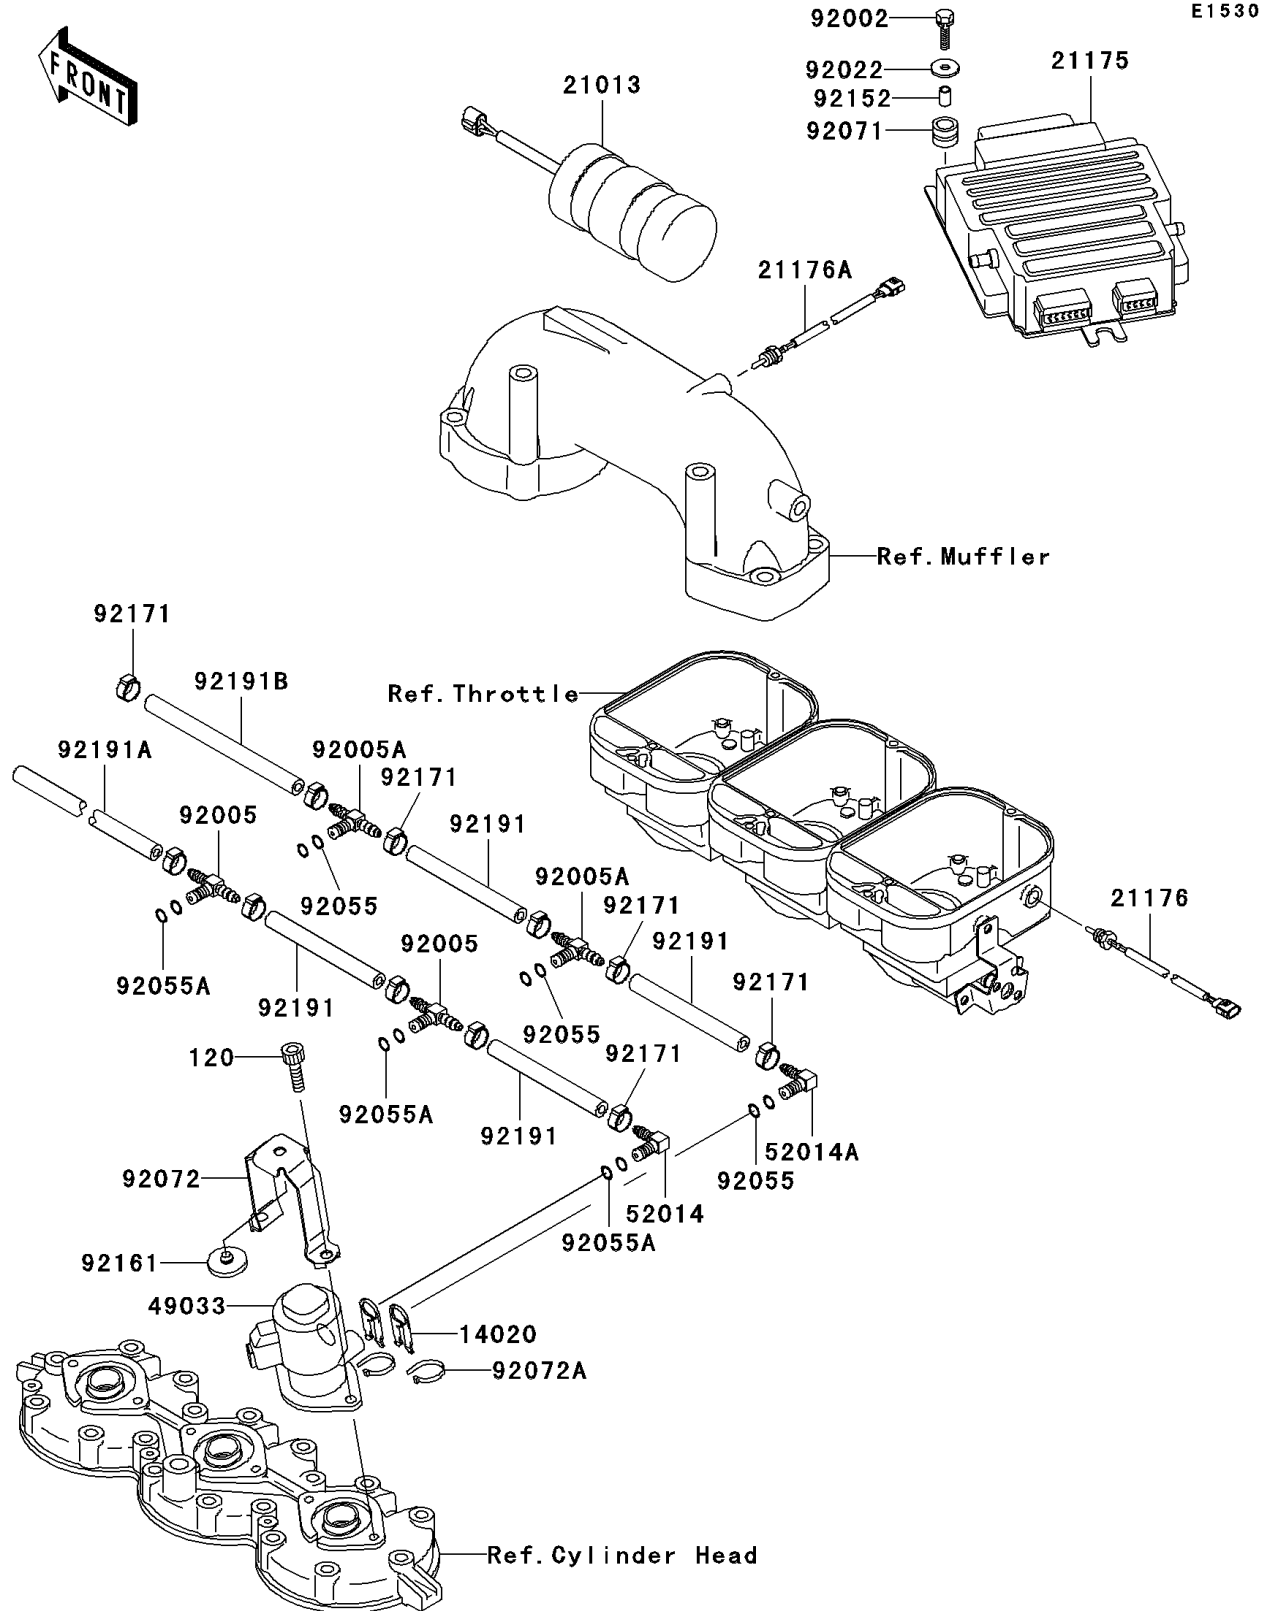

2004 Ultra 130 PARTS DIAGRAM

Fuel Injection

2004 Ultra 130 PARTS LIST

Fuel Injection

ITEM NAME	PART NUMBER	QUANTITY
BOLT-SOCKET (Ref # 120)	120Z0820	6
RETAINER (Ref # 14020)	14020-3705	6
CONDENSER (Ref # 21013)	21013-3701	1
CONTROL UNIT-ELECTRONIC (Ref # 21175)	21175-3719	1
SENSOR,AIR TEMPERATURE (Ref # 21176)	21176-3742	1
SENSOR,WATER TEMPERATURE (Ref # 21176A)	21176-3744	1
NOZZLE-INJECTION (Ref # 49033)	49033-3704	3
ELBOW,INLET (Ref # 52014)	52014-3715	1
ELBOW,OUTLET (Ref # 52014A)	52014-3716	1
BOLT,6X25 (Ref # 92002)	92002-3775	3
FITTING,INLET (Ref # 92005)	92005-3733	2
FITTING,OUTLET (Ref # 92005A)	92005-3734	2
WASHER,6.2X20X2 (Ref # 92022)	92022-3714	3
RING-O,OUTLET (Ref # 92055)	92055-3758	6
RING-O,INLET (Ref # 92055A)	92055-3759	6
GROMMET (Ref # 92071)	92071-3834	3
BAND,INJECTION (Ref # 92072)	92072-3854	3
BAND (Ref # 92072A)	92072-3874	6
COLLAR,6.2X8X12 (Ref # 92152)	92152-3716	3
DAMPER (Ref # 92161)	92161-3718	3
CLAMP (Ref # 92171)	92171-3706	11
TUBE,6X12X110 (Ref # 92191)	92191-3870	4
TUBE,6X12X235 (Ref # 92191A)	92191-3894	1
TUBE,6X12X180 (Ref # 92191B)	92191-3921	1