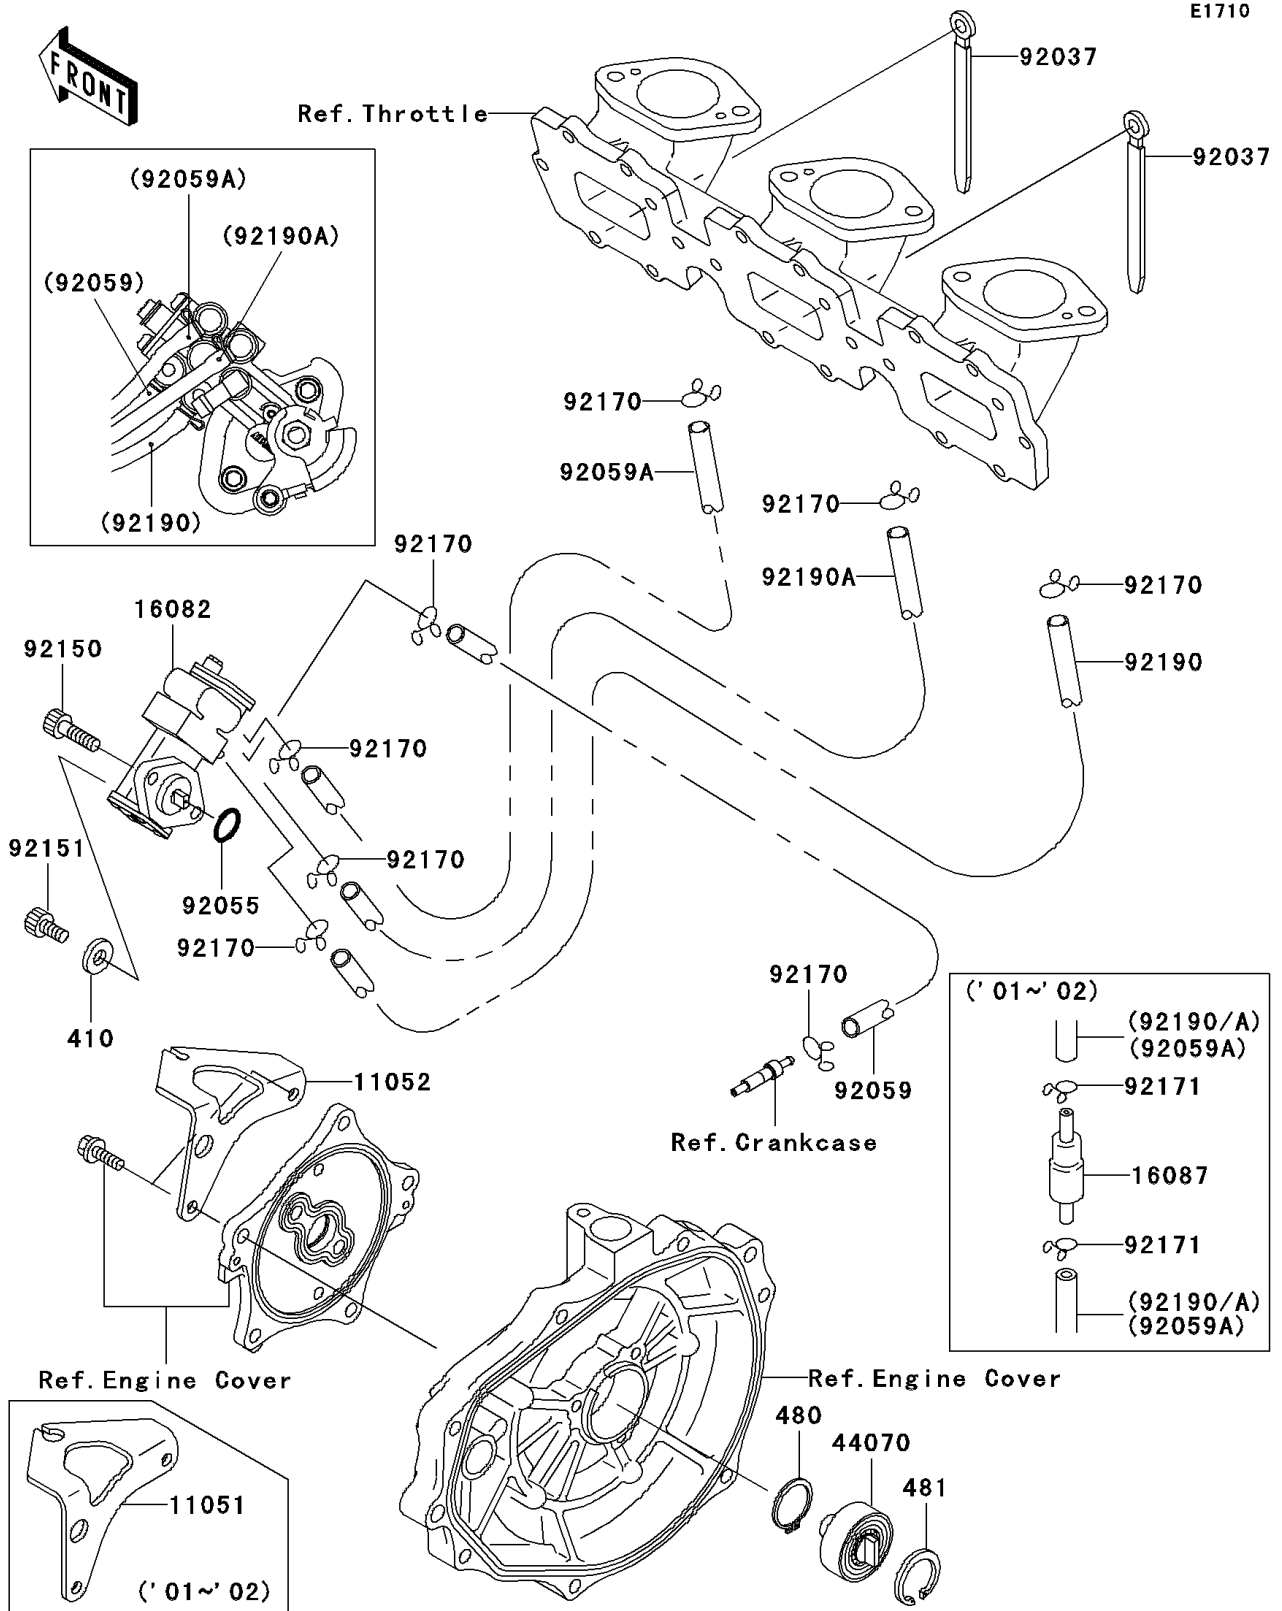

2001 Ultra 130 PARTS DIAGRAM

Oil Pump

2001 Ultra 130 PARTS LIST

Oil Pump

ITEM NAME	PART NUMBER	QUANTITY
W-PLAIN-S,5MM (Ref # 410)	410S0500	1
CIRCLIP-TYPE-C,12MM (Ref # 480)	480J1200	1
CIRCLIP-TYPE-C,37MM (Ref # 481)	481J3700	1
BRACKET,CABLE (Ref # 11051)	11051-3779	1
PUMP-ASSY-OIL (Ref # 16082)	16082-3730	1
VALVE-CHECK (Ref # 16087)	16087-3711	3
DAMPER-ASSY (Ref # 44070)	44070-3702	1
CLAMP,L=100 (Ref # 92037)	92037-3736	2
RING-O,19.5X1.5 (Ref # 92055)	92055-055	1
TUBE (Ref # 92059)	92059-3747	1
TUBE,3X6X380 (Ref # 92059A)	92059-3755	1
BOLT,SOCKET,6X25 (Ref # 92150)	92150-3830	2
BOLT,SOCKET (Ref # 92151)	92151-3772	1
CLAMP (Ref # 92170)	92170-3750	8
CLAMP (Ref # 92171)	92171-3708	6
TUBE,3X6X545 (Ref # 92190)	92190-3907	1
TUBE,3X6X420 (Ref # 92190A)	92190-3945	1