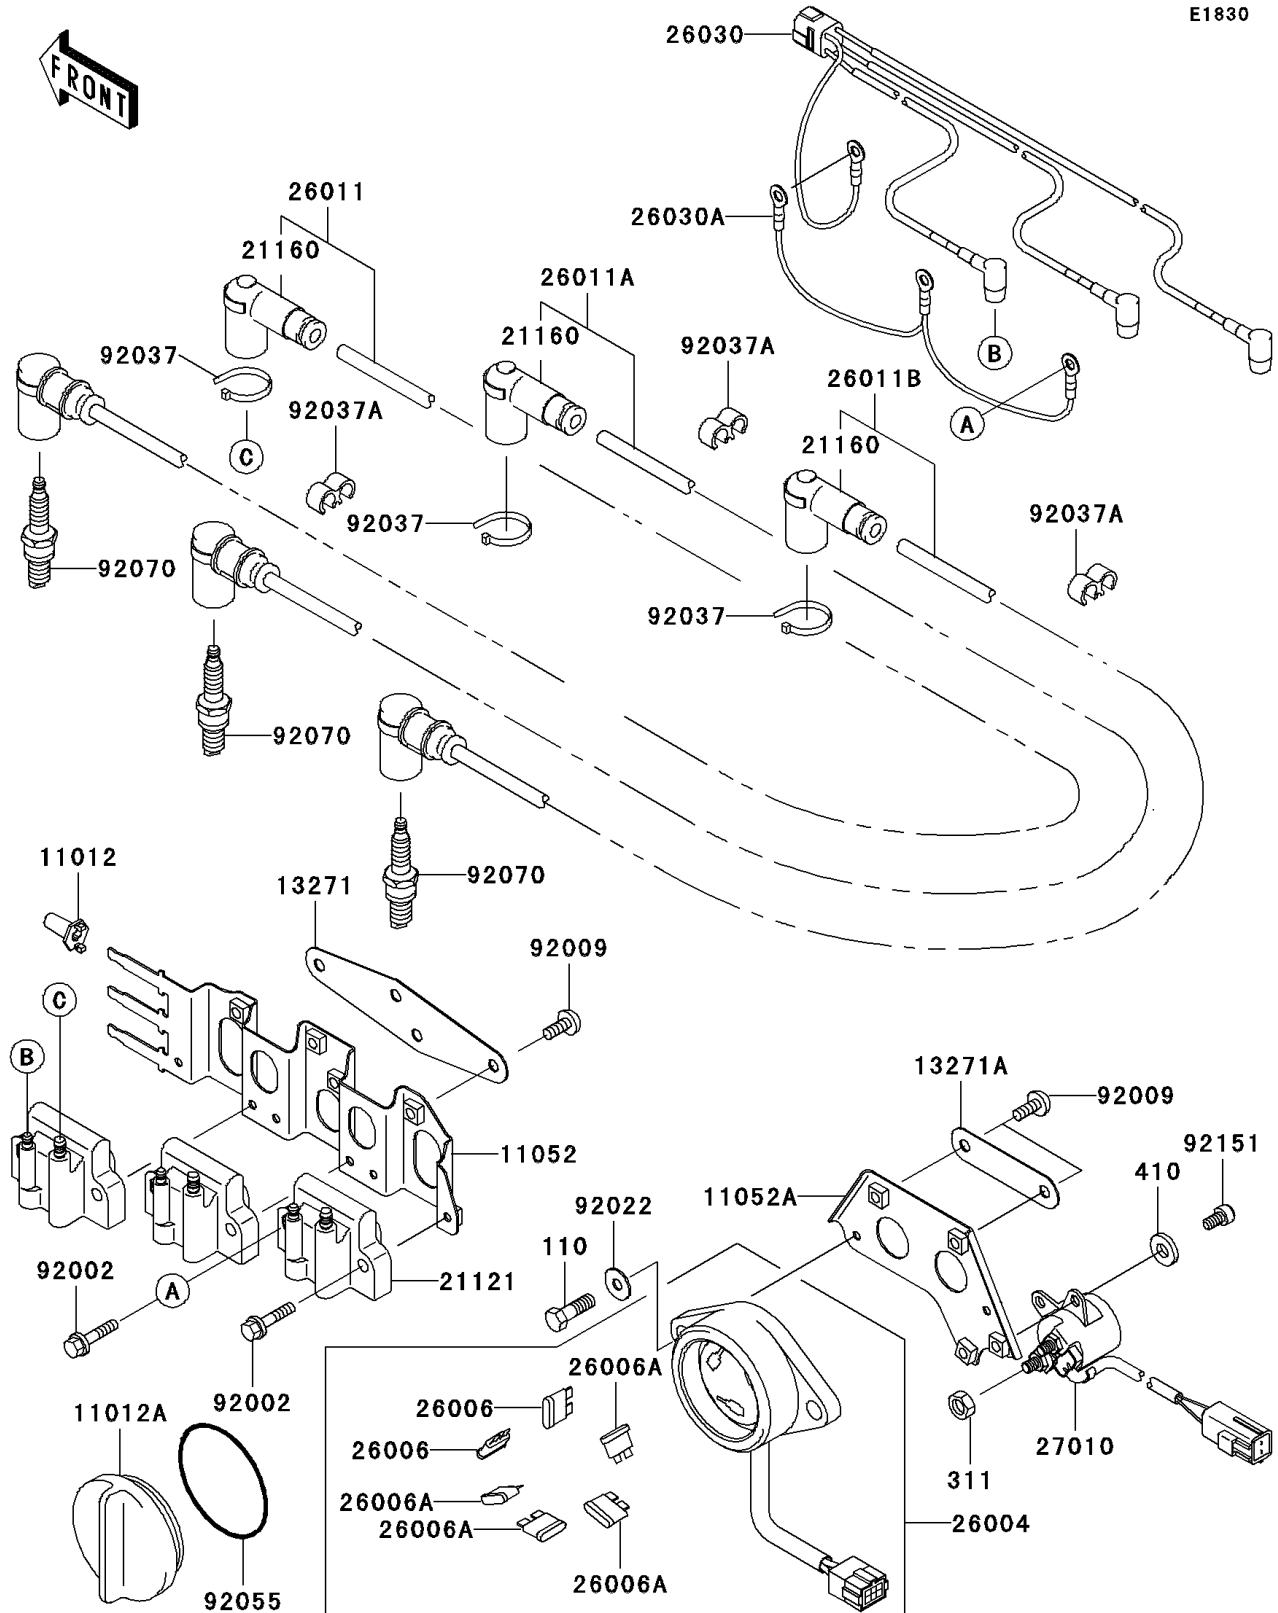

# 2001 Ultra 130 PARTS DIAGRAM

Ignition System(JH1100-B1)

E1830

## 2001 Ultra 130 PARTS LIST

### Ignition System(JH1100-B1)

ITEM NAME	PART NUMBER	QUANTITY
BOLT,6X20 (Ref # 110)	110R0620	2
NUT-HEX,6MM (Ref # 311)	311R0600	2
WASHER-PLAIN-SMALL,6MM (Ref # 410)	410S0600	2
CAP,HOLDER (Ref # 11012)	11012-3768	3
CAP (Ref # 11012A)	11012-3791	1
BRACKET,COIL (Ref # 11052)	11052-3743	1
BRACKET,FUSE (Ref # 11052A)	11052-3744	1
PLATE (Ref # 13271)	13271-3820	1
PLATE (Ref # 13271A)	13271-3821	1
COIL-IGNITION (Ref # 21121)	21121-3718	3
CAP-ASSY-PLUG (Ref # 21160)	21160-3702	3
FUSE-ASSY (Ref # 26004)	26004-3725	1
FUSE,10A-R (Ref # 26006)	26006-1007	2
FUSE,20A-Y (Ref # 26006A)	26006-1051	4
WIRE-LEAD,#1 (Ref # 26011)	26011-3887	1
WIRE-LEAD,#2 (Ref # 26011A)	26011-3888	1
WIRE-LEAD,#3 (Ref # 26011B)	26011-3889	1
HARNESS (Ref # 26030)	26030-3730	1
HARNESS (Ref # 26030A)	26030-3737	1
SWITCH (Ref # 27010)	27010-3774	1
BOLT,6X25 (Ref # 92002)	92002-3714	6
SCREW,6X15 (Ref # 92009)	92009-3830	6
WASHER (Ref # 92022)	92022-567	2
CLAMP (Ref # 92037)	92037-1173	3
CLAMP,HOSE (Ref # 92037A)	92037-1603	3
RING-O (Ref # 92055)	92055-1292	1
PLUG-SPARK,PZFR7G-G(NGK),SOLID (Ref # 92070)	92070-3705	3
BOLT,6X12 (Ref # 92151)	92151-3724	2