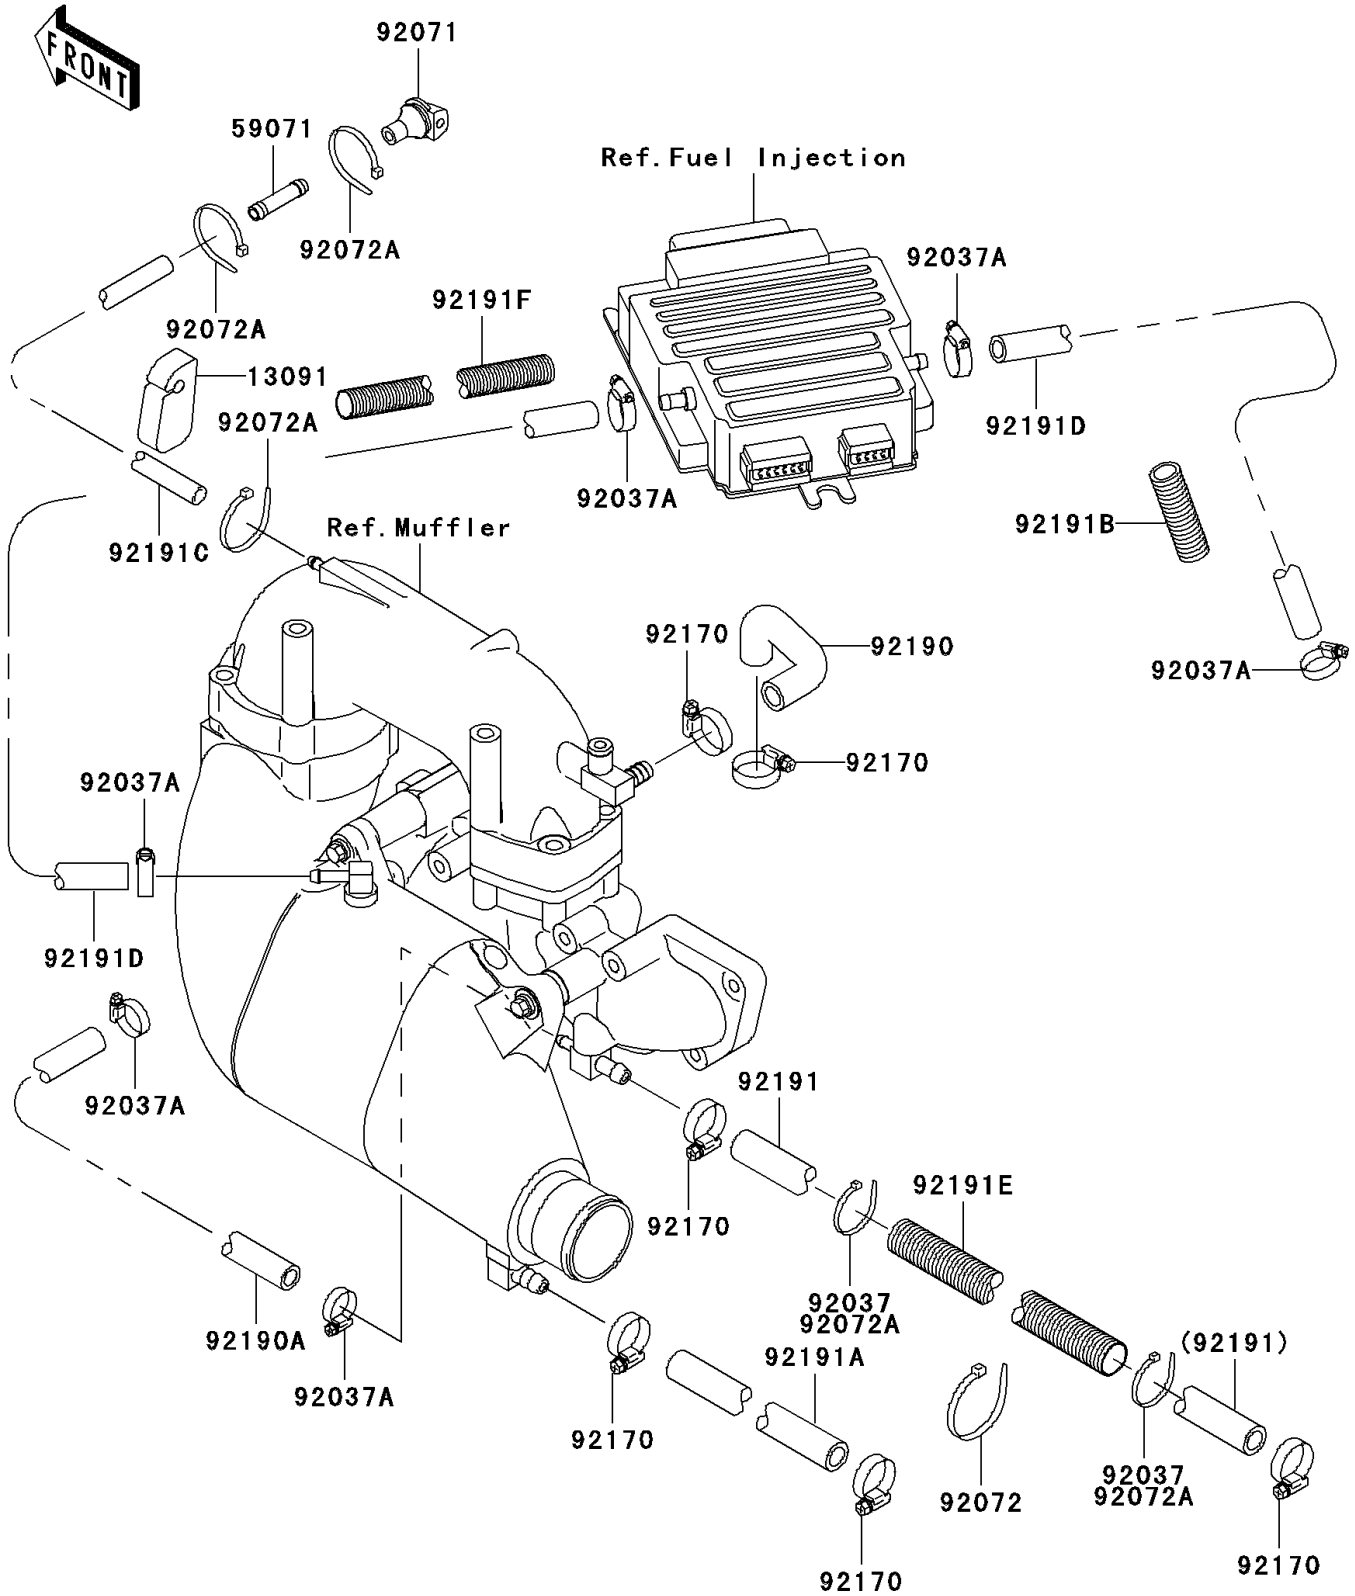

2001 Ultra 130 PARTS DIAGRAM

Cooling

E3035

2001 Ultra 130 PARTS LIST

Cooling

ITEM NAME	PART NUMBER	QUANTITY
HOLDER (Ref # 13091)	13091-3712	1
JOINT (Ref # 59071)	59071-3764	1
CLAMP (Ref # 92037)	92037-1173	2
CLAMP (Ref # 92037A)	92037-3726	6
GROMMET (Ref # 92071)	92071-3815	1
BAND,L=201 (Ref # 92072)	92072-3778	1
BAND,L=99 (Ref # 92072A)	92072-3871	3
CLAMP (Ref # 92170)	92170-3718	6
TUBE,HEAD-EXHAUSTPIPE (Ref # 92190)	92190-3955	1
TUBE,MANIFOLD-COVER (Ref # 92190A)	92190-3974	1
TUBE,MANIFOLD-HULL (Ref # 92191)	92191-3701	1
TUBE,EXHAUSTMANIFOLD-HULL (Ref # 92191A)	92191-3745	1
TUBE (Ref # 92191B)	92191-3868	1
TUBE,7X12X1590 (Ref # 92191C)	92191-3874	1
TUBE,5.8X11.8X620 (Ref # 92191D)	92191-3875	2
TUBE (Ref # 92191E)	92191-3884	1
TUBE (Ref # 92191F)	92191-3916	1