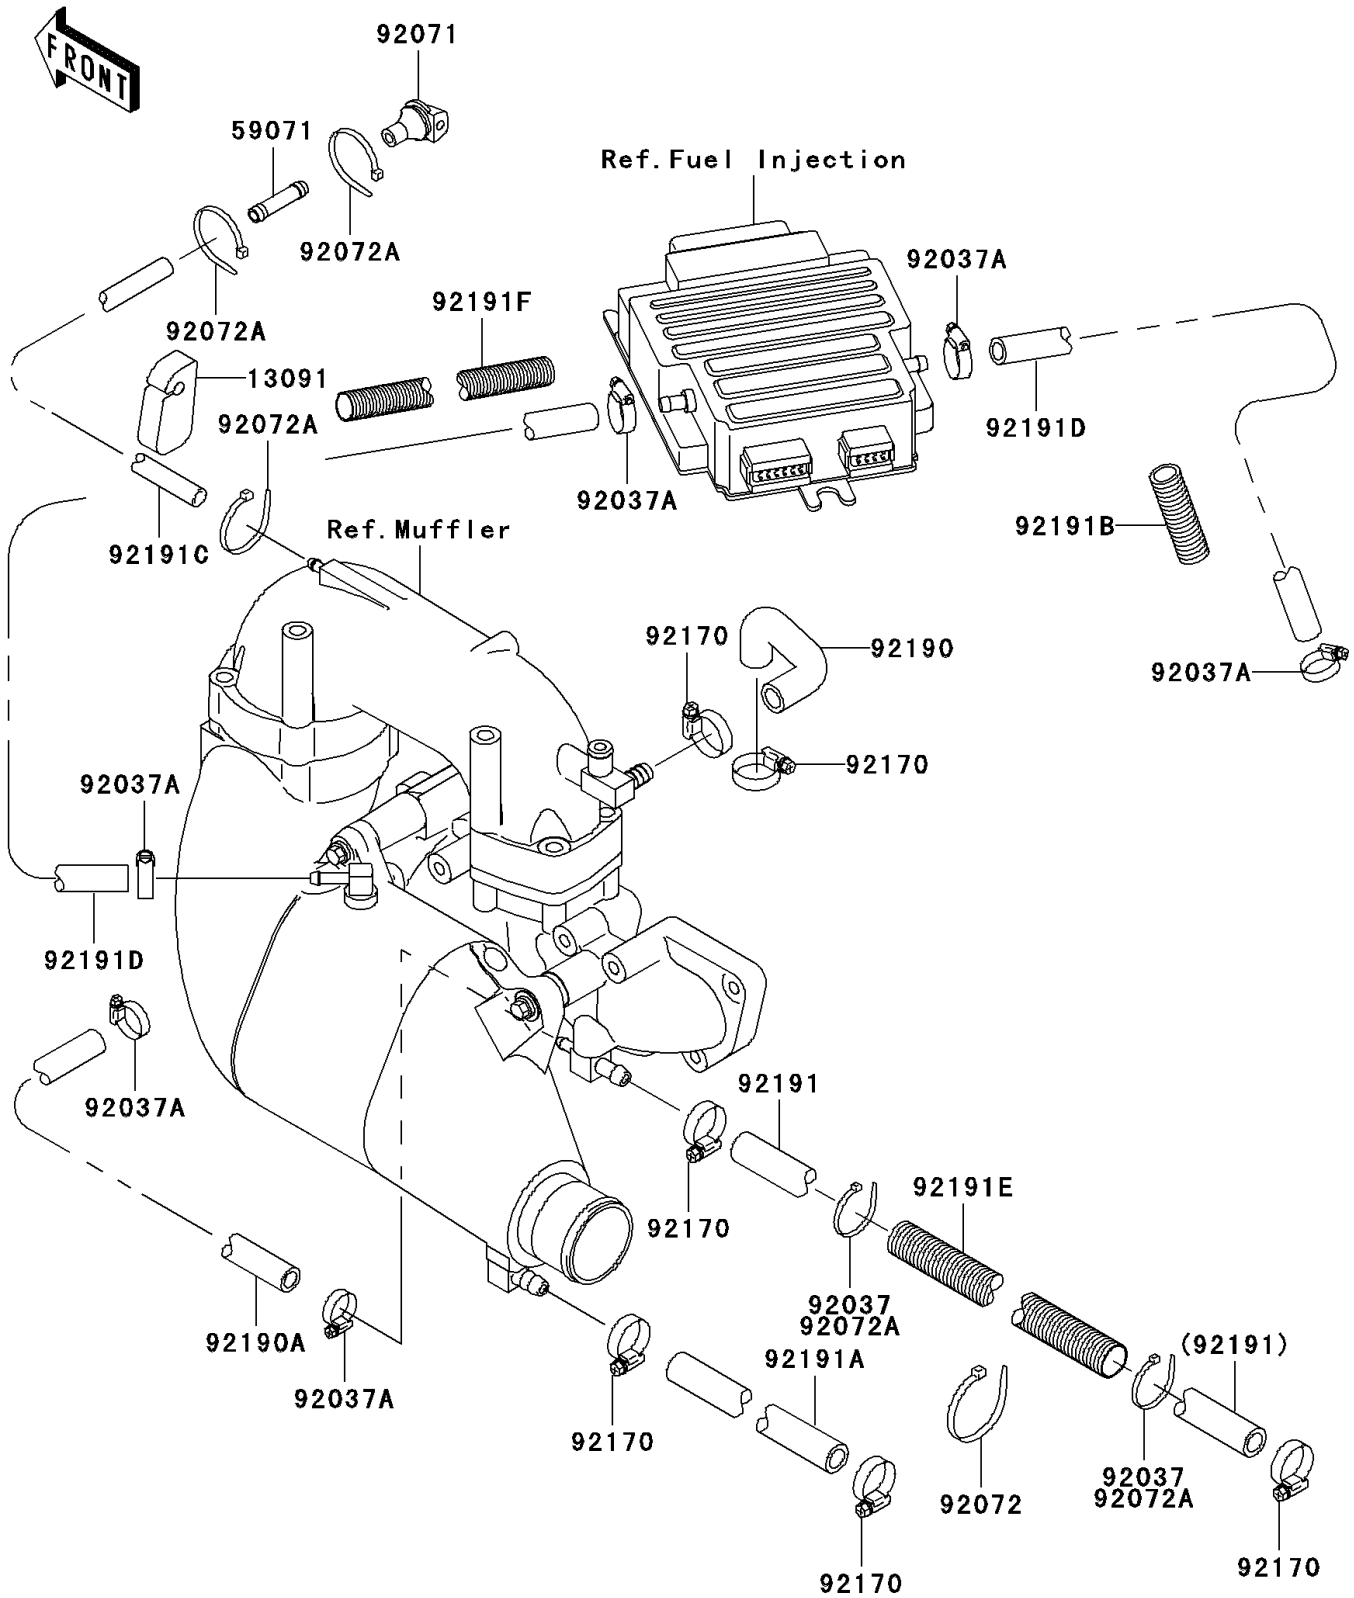

2004 Ultra 130 PARTS DIAGRAM

Cooling

E3035

2004 Ultra 130 PARTS LIST

Cooling

ITEM NAME	PART NUMBER	QUANTITY
HOLDER (Ref # 13091)	13091-3712	1
JOINT (Ref # 59071)	59071-3764	1
CLAMP (Ref # 92037A)	92037-3726	6
GROMMET (Ref # 92071)	92071-3815	1
BAND,L=201 (Ref # 92072)	92072-3778	1
BAND,L=99 (Ref # 92072A)	92072-3871	5
CLAMP (Ref # 92170)	92170-3718	6
TUBE,HEAD-EXHAUSTPIPE (Ref # 92190)	92190-3955	1
TUBE,MANIFOLD-COVER (Ref # 92190A)	92190-3974	1
TUBE,MANIFOLD-HULL (Ref # 92191)	92191-3701	1
TUBE,EXHAUSTMANIFOLD-HULL (Ref # 92191A)	92191-3745	1
TUBE (Ref # 92191B)	92191-3868	1
TUBE,7X12X1590 (Ref # 92191C)	92191-3874	1
TUBE,5.8X11.8X620 (Ref # 92191D)	92191-3875	2
TUBE (Ref # 92191E)	92191-3884	1
TUBE (Ref # 92191F)	92191-3916	1