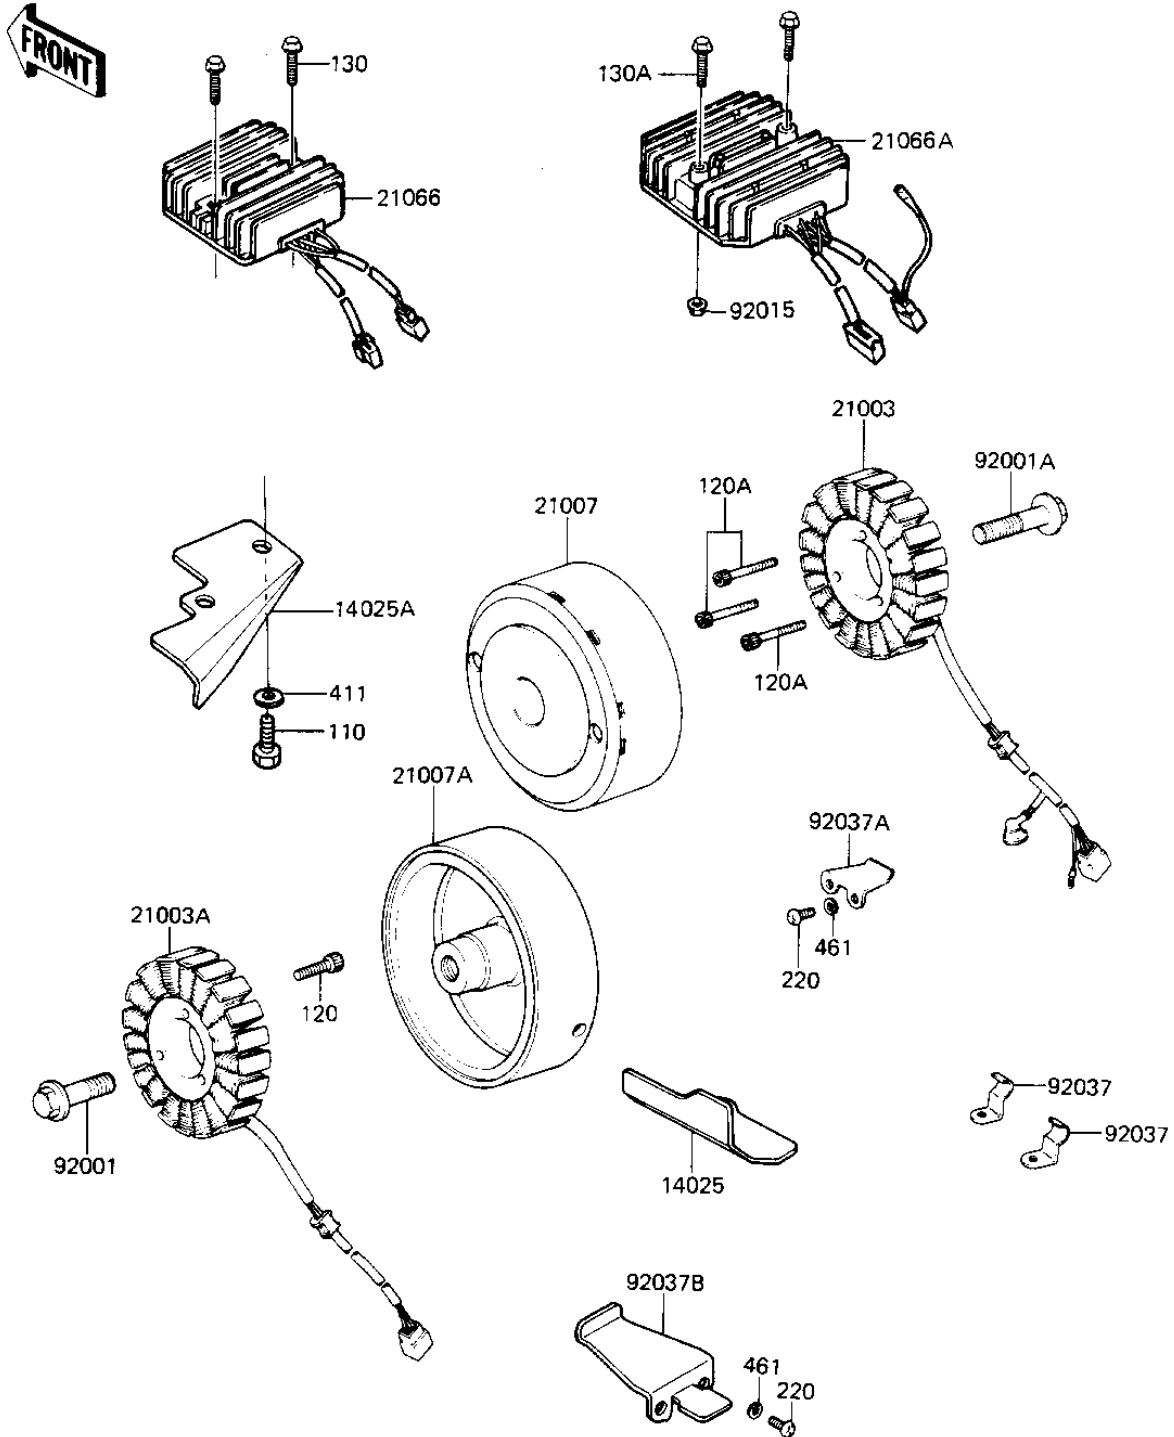

# 1982 KZ1300-A4 PARTS DIAGRAM

GENERATOR/REGULATOR

E1810-0052

# 1982 KZ1300-A4 PARTS LIST

## GENERATOR/REGULATOR

ITEM NAME	PART NUMBER	QUANTITY
COVER,LEAD WIRE (Ref # 14025)	14025-1273	1
COVER,GENERATOR LEAD (Ref # 14025A)	14025-1391	1
STATOR (Ref # 21003)	21003-1059	1
STATOR (Ref # 21003A)	21003-1064	1
ROTOR (Ref # 21007)	21007-1048	1
ROTOR (Ref # 21007A)	21007-1051	1
REGULATOR-VOLTAGE (Ref # 21066)	21066-1024	1
REGULATOR-VOLTAGE (Ref # 21066A)	21066-1026	1
BOLT (Ref # 92001)	92001-1012	1
BOLT,12X40 (Ref # 92001A)	92001-1146	1
NUT-6MM (Ref # 92015)	92015-1078	1
CLAMP,LEAD WIRE (Ref # 92037)	92037-1345	2
CLAMP,GENERATOR LEAD (Ref # 92037A)	92037-1287	1
CLAMP,LEAD WIRE (Ref # 92037B)	92037-1343	1
BOLT,6X10 (Ref # 110)	112G0610	2
BOLT-SOCKET,5X30 (Ref # 120)	120P0530	3
BOLT,SOCKET,6X35 (Ref # 120A)	120P0635	3
BOLT,FLANGED,6X25 (Ref # 130)	130B0625	2
BOLT-FLANGED,6X35 (Ref # 130A)	130B0635	2
SCREW PAN HEAD 5X10 (Ref # 220)	220B0510	4
WASHER PLAIN 6MM (Ref # 411)	411B0600	2
WASHER SPRING 5MM (Ref # 461)	461F0500	4