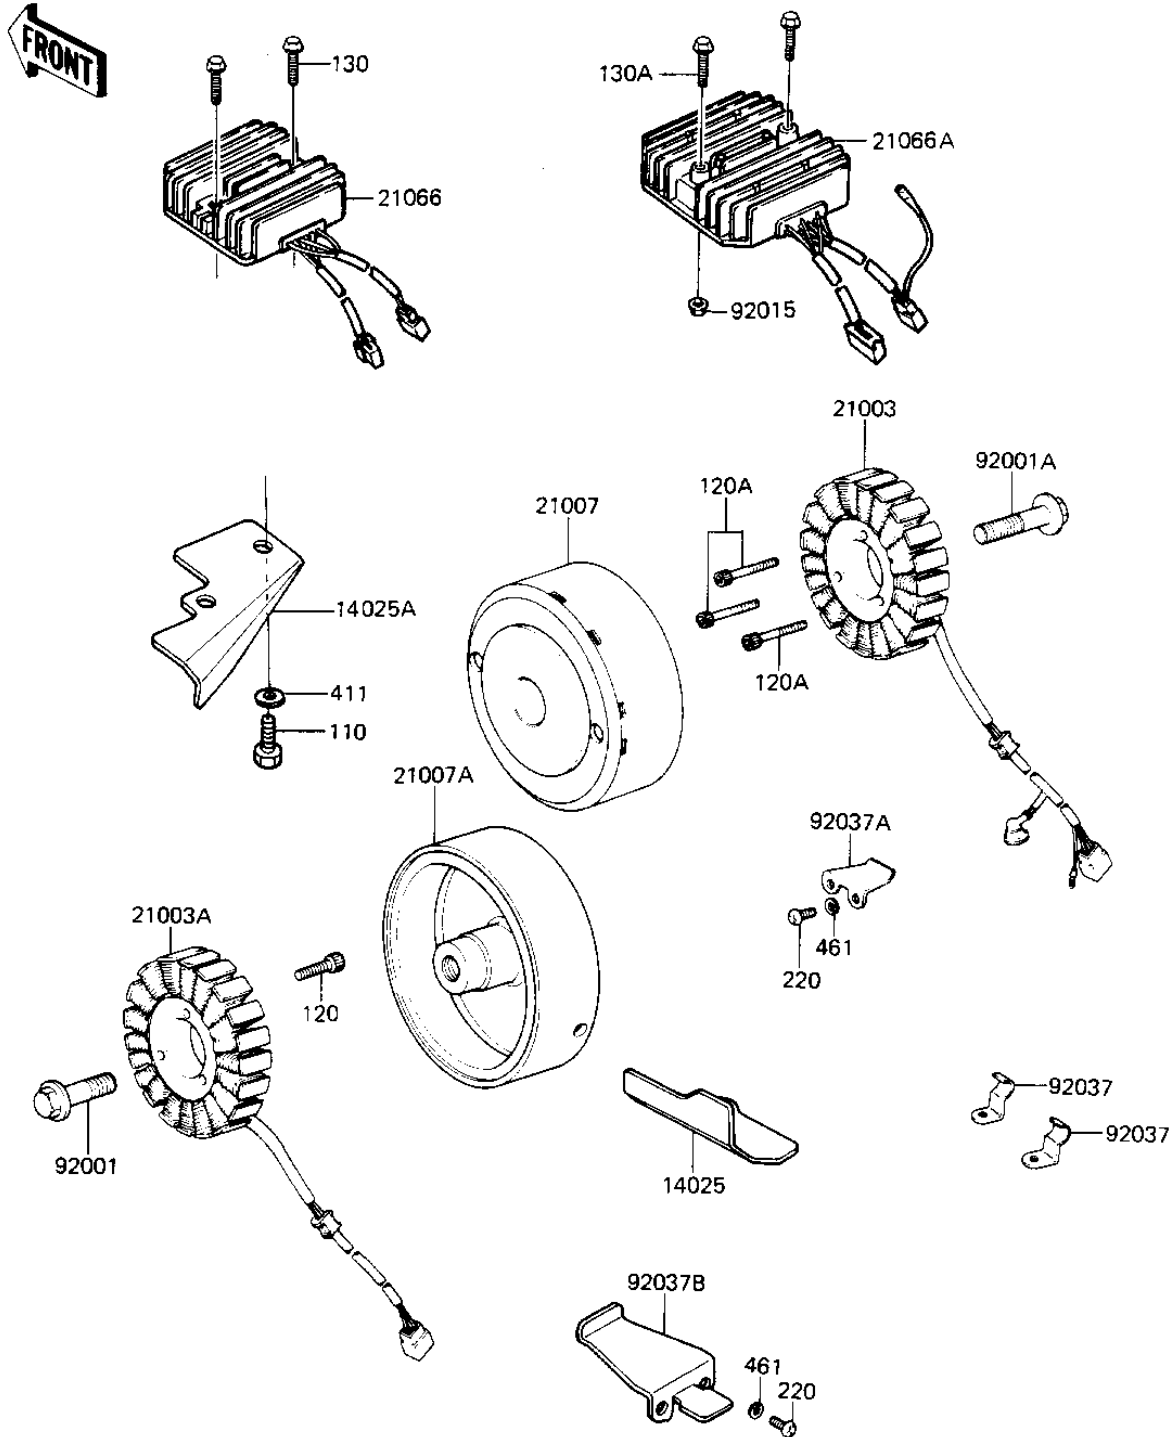

# 1982 KZ1300-A4 PARTS DIAGRAM

GENERATOR/REGULATOR

E1810-0052

# 1982 KZ1300-A4 PARTS LIST

## GENERATOR/REGULATOR

ITEM NAME	PART NUMBER	QUANTITY
COVER,LEAD WIRE (Ref # 14025)	14025-1273	1
COVER,GENERATOR LEAD (Ref # 14025A)	14025-1391	1
STATOR (Ref # 21003)	21003-1059	1
STATOR (Ref # 21003A)	21003-1064	1
ROTOR (Ref # 21007)	21007-1048	1
ROTOR (Ref # 21007A)	21007-1051	1
REGULATOR-VOLTAGE (Ref # 21066)	21066-1024	1
REGULATOR-VOLTAGE (Ref # 21066A)	21066-1026	1
BOLT (Ref # 92001)	92001-1012	1
BOLT,12X40 (Ref # 92001A)	92001-1146	1
NUT-6MM (Ref # 92015)	92015-1078	1
CLAMP,LEAD WIRE (Ref # 92037)	92037-1345	2
CLAMP,GENERATOR LEAD (Ref # 92037A)	92037-1287	1
CLAMP,LEAD WIRE (Ref # 92037B)	92037-1343	1
BOLT,6X10 (Ref # 110)	112G0610	2
BOLT-SOCKET,5X30 (Ref # 120)	120P0530	3
BOLT,SOCKET,6X35 (Ref # 120A)	120P0635	3
BOLT,FLANGED,6X25 (Ref # 130)	130B0625	2
BOLT-FLANGED,6X35 (Ref # 130A)	130B0635	2
SCREW PAN HEAD 5X10 (Ref # 220)	220B0510	4
WASHER PLAIN 6MM (Ref # 411)	411B0600	2
WASHER SPRING 5MM (Ref # 461)	461F0500	4