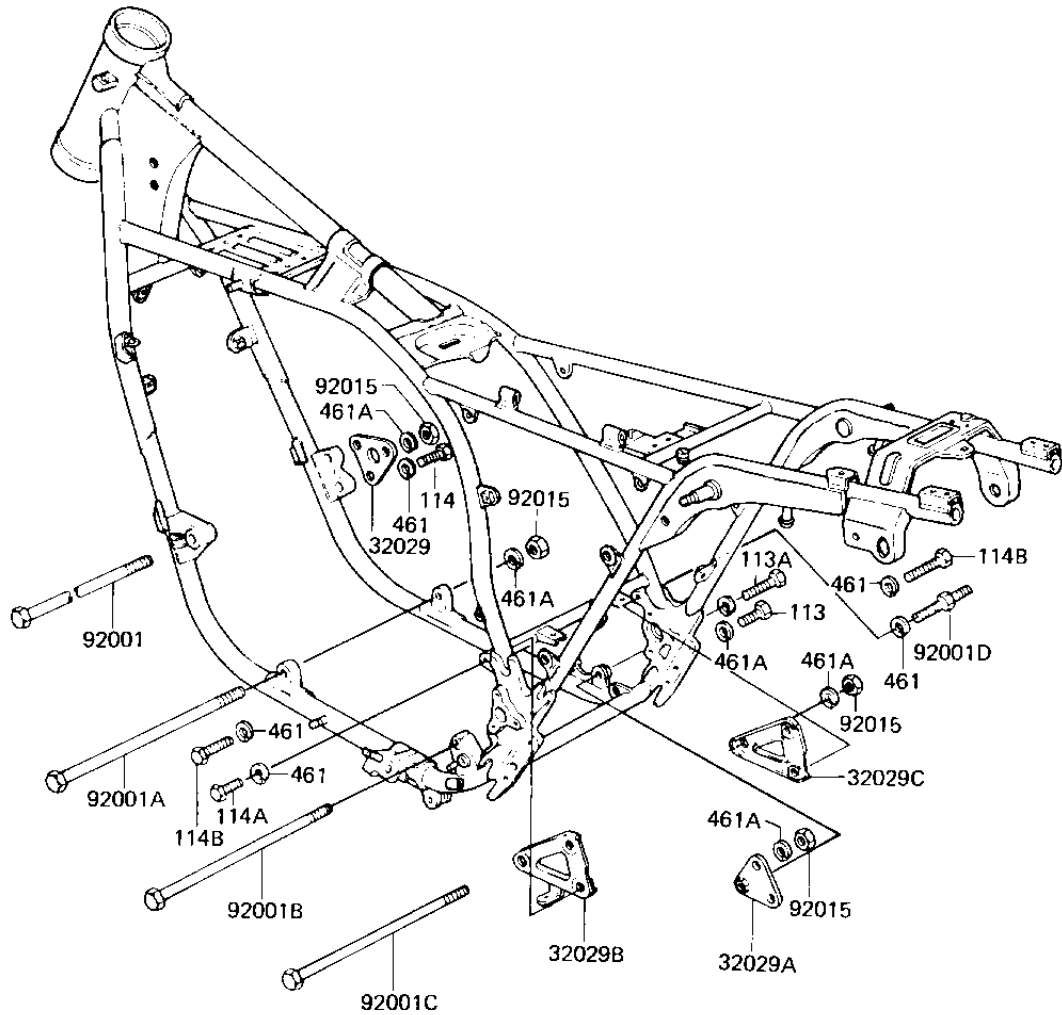

# 1982 KZ1300-A4 PARTS DIAGRAM

## FRAME FITTINGS

F2131-0104

# 1982 KZ1300-A4 PARTS LIST

## FRAME FITTINGS

ITEM NAME	PART NUMBER	QUANTITY
BRACKET,ENGINE,FRONT (Ref # 32029)	32029-1061	1
BRACKET,ENGINE,REAR (Ref # 32029A)	32029-1062	1
BRACKET,ENGINE,REAR (Ref # 32029B)	32029-1063	1
BRACKET,ENGINE,REAR (Ref # 32029C)	32029-1064	1
BOLT,HEX HEAD,10X369 (Ref # 92001)	92001-1126	1
BOLT,HEX HEAD,10X3/3 (Ref # 92001A)	92001-1127	1
BOLT,HEX HEAD,10X305 (Ref # 92001B)	92001-1128	1
BOLT,HEX HEAD,10X287 (Ref # 92001C)	92001-1129	1
BOLT,ENGINE BRACKET (Ref # 92001D)	92001-1400	1
NUT,10MM (Ref # 92015)	92015-1429	4
BOLT,HEX HEAD,10X16 (Ref # 113)	113G1016	1
BOLT,HEX HEAD 10X40 (Ref # 113A)	92001-1253	1
BOLT,8X22 (Ref # 114)	114G0822	2
BOLT-SMALL-UPSET 8X25 (Ref # 114A)	115G0825	1
BOLT,8X40 (Ref # 114B)	115G0840	2
WASHER SPRING 8MM (Ref # 461)	461F0800	6
WASHER SPRING 10MM (Ref # 461A)	461F1000	6